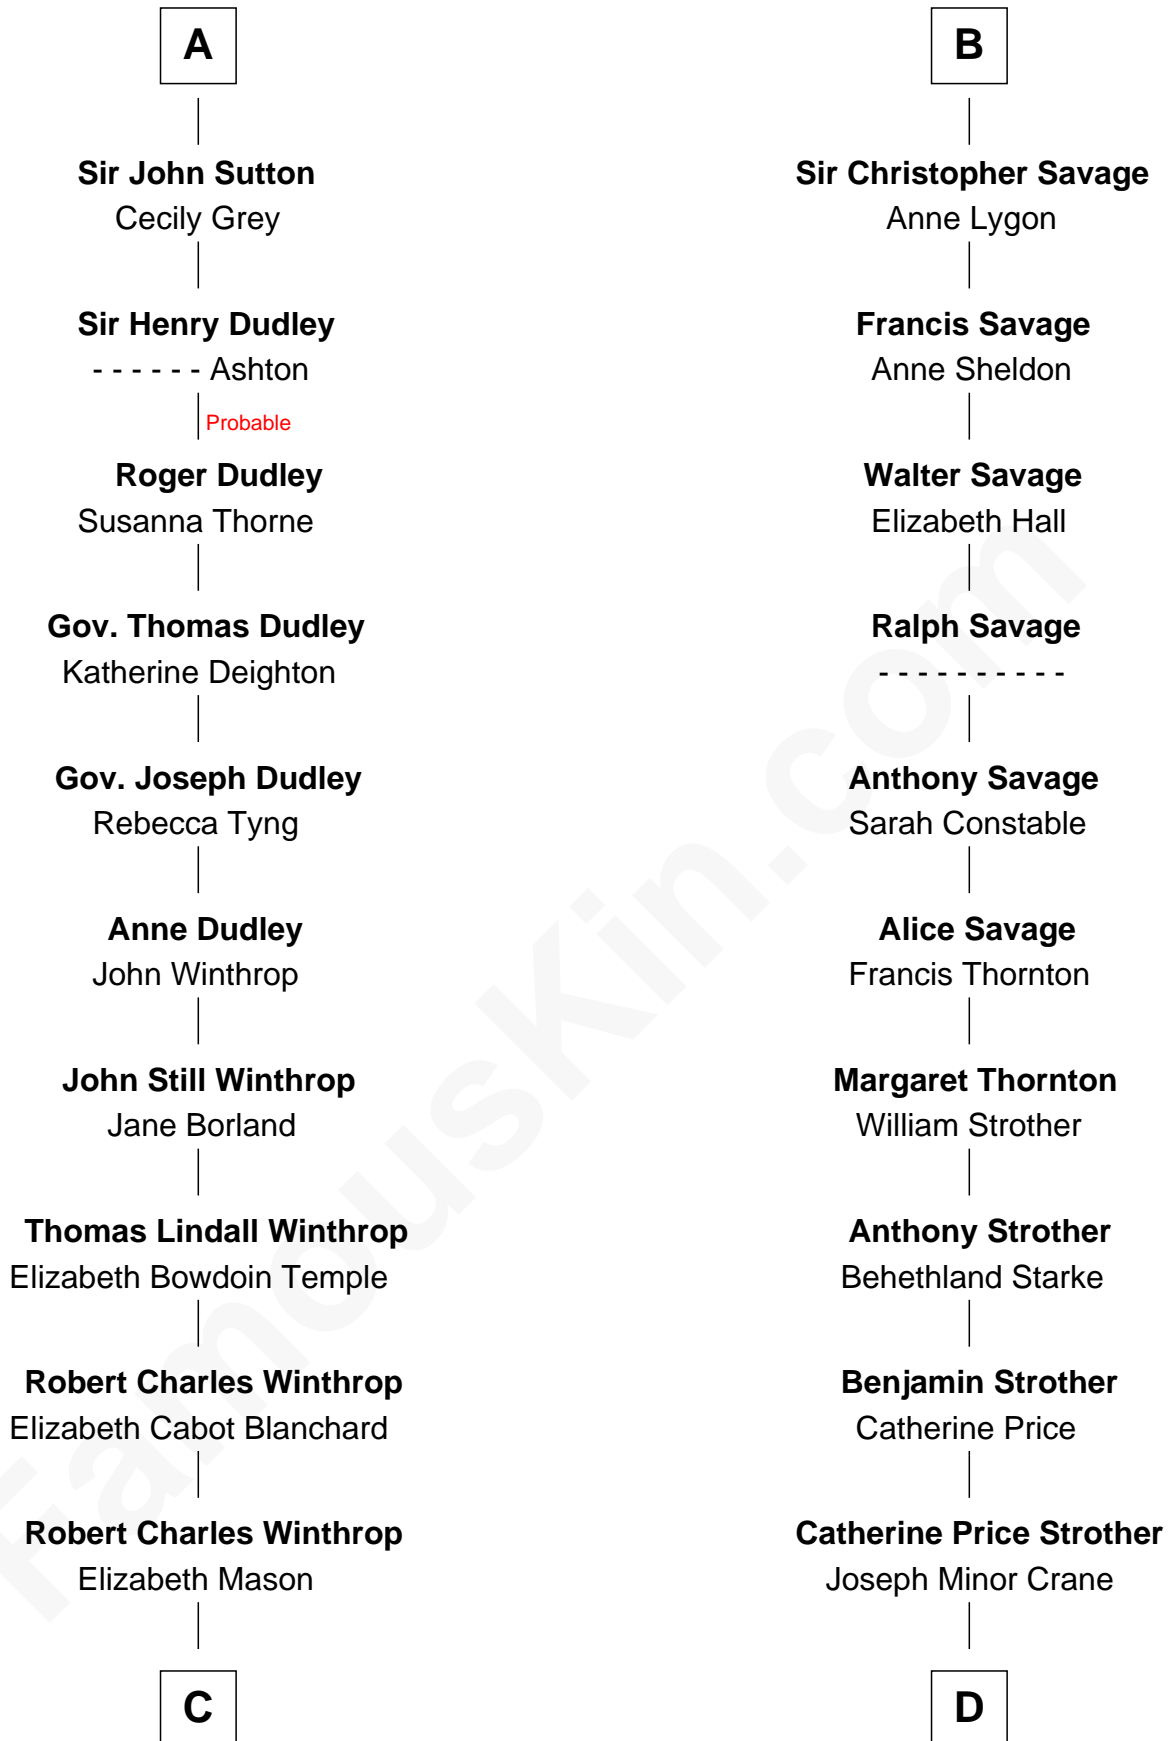

FamousKin.com Relationship Chart of

John Kerry

68th U.S. Secretary of State

19th cousin 1 time removed of

Randolph Scott

Movie Actor

Edmund Plantagenet

Blanche of Artois

C

Margaret Tyndal Winthrop

James Grant Forbes

Rosemary Isabel Forbes

Richard John Kerry

John Kerry

68th U.S. Secretary of State

D

John William Crane

Margaret Ann Sadler

Joseph Minor Crane

Lavinia Lionberger

Lucy Lionberger Crane

George Grant Scott

Randolph Scott

Movie Actor