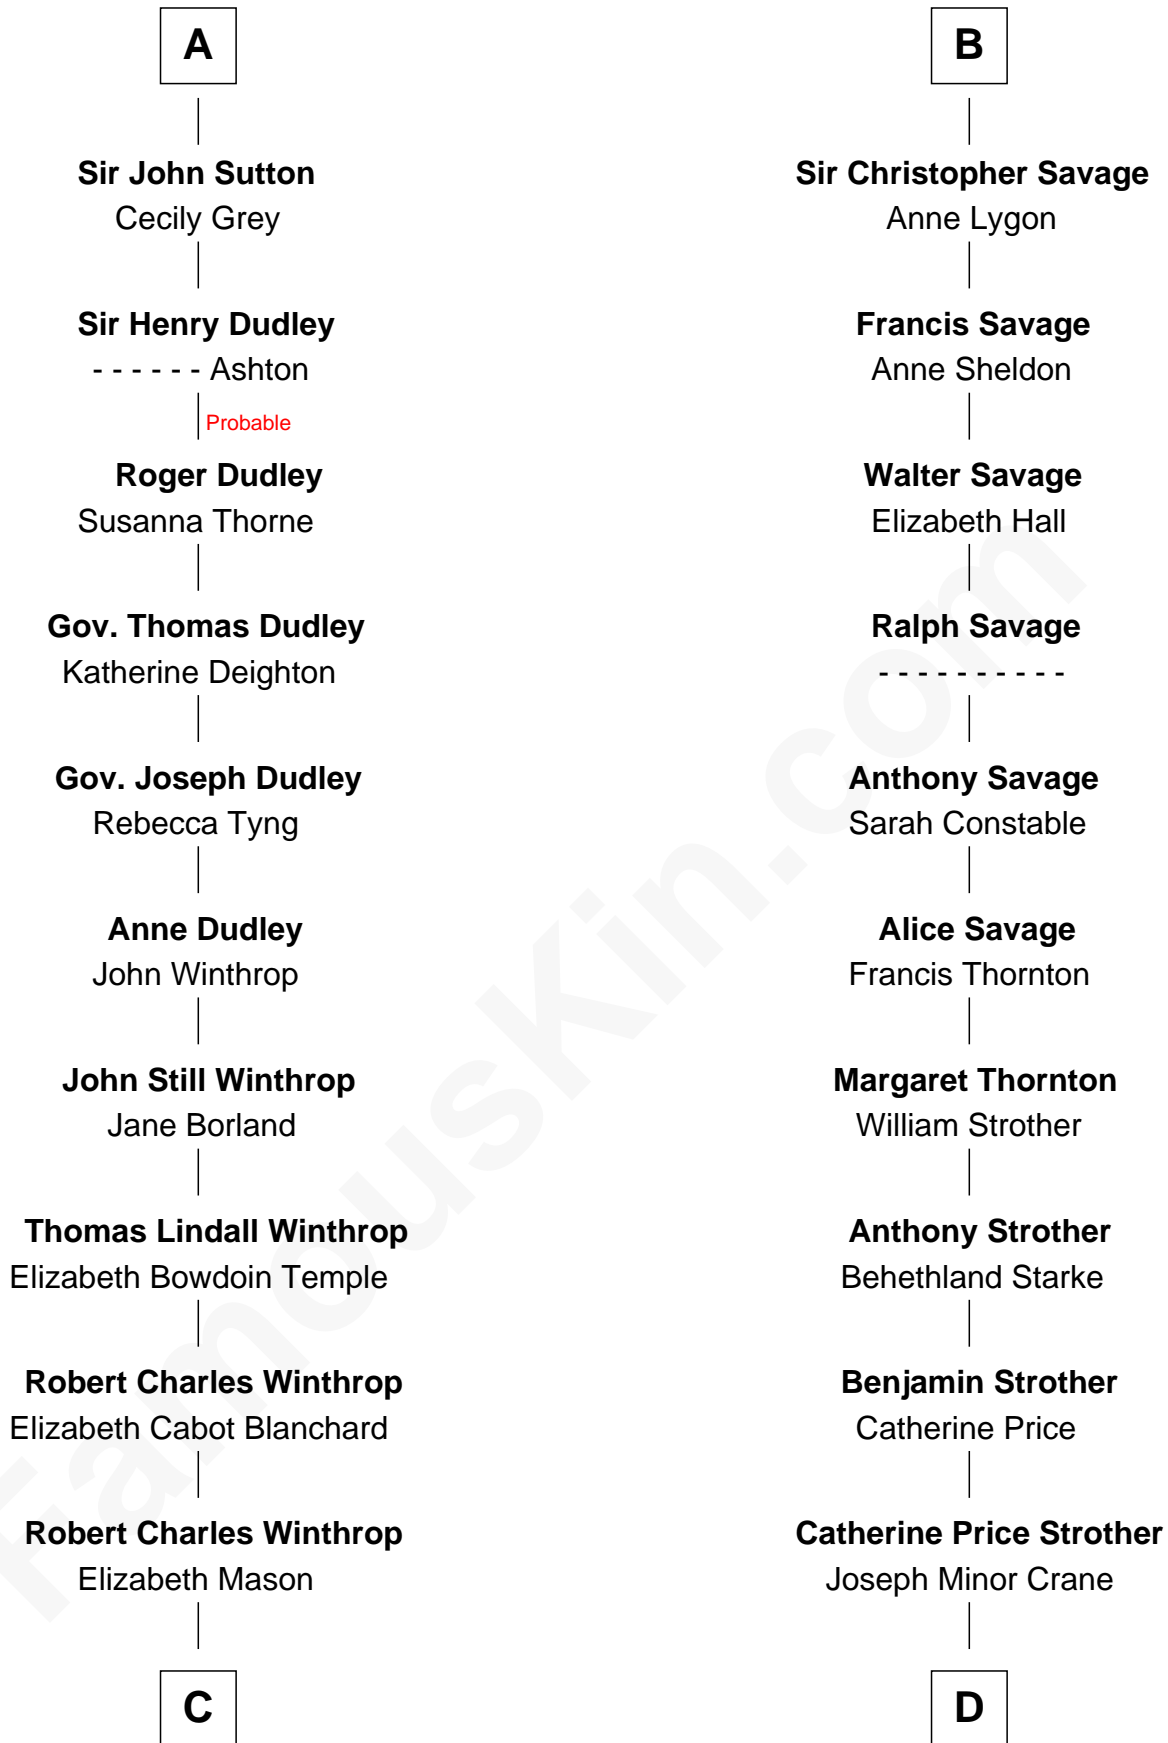

FamousKin.com Relationship Chart of

John Kerry

68th U.S. Secretary of State

19th cousin 1 time removed of

Randolph Scott

Movie Actor

Sir Patrick de Chaworth

Isabella de Beauchamp

C

Margaret Tyndal Winthrop

James Grant Forbes

Rosemary Isabel Forbes

Richard John Kerry

John Kerry

68th U.S. Secretary of State

D

John William Crane

Margaret Ann Sadler

Joseph Minor Crane

Lavinia Lionberger

Lucy Lionberger Crane

George Grant Scott

Randolph Scott

Movie Actor