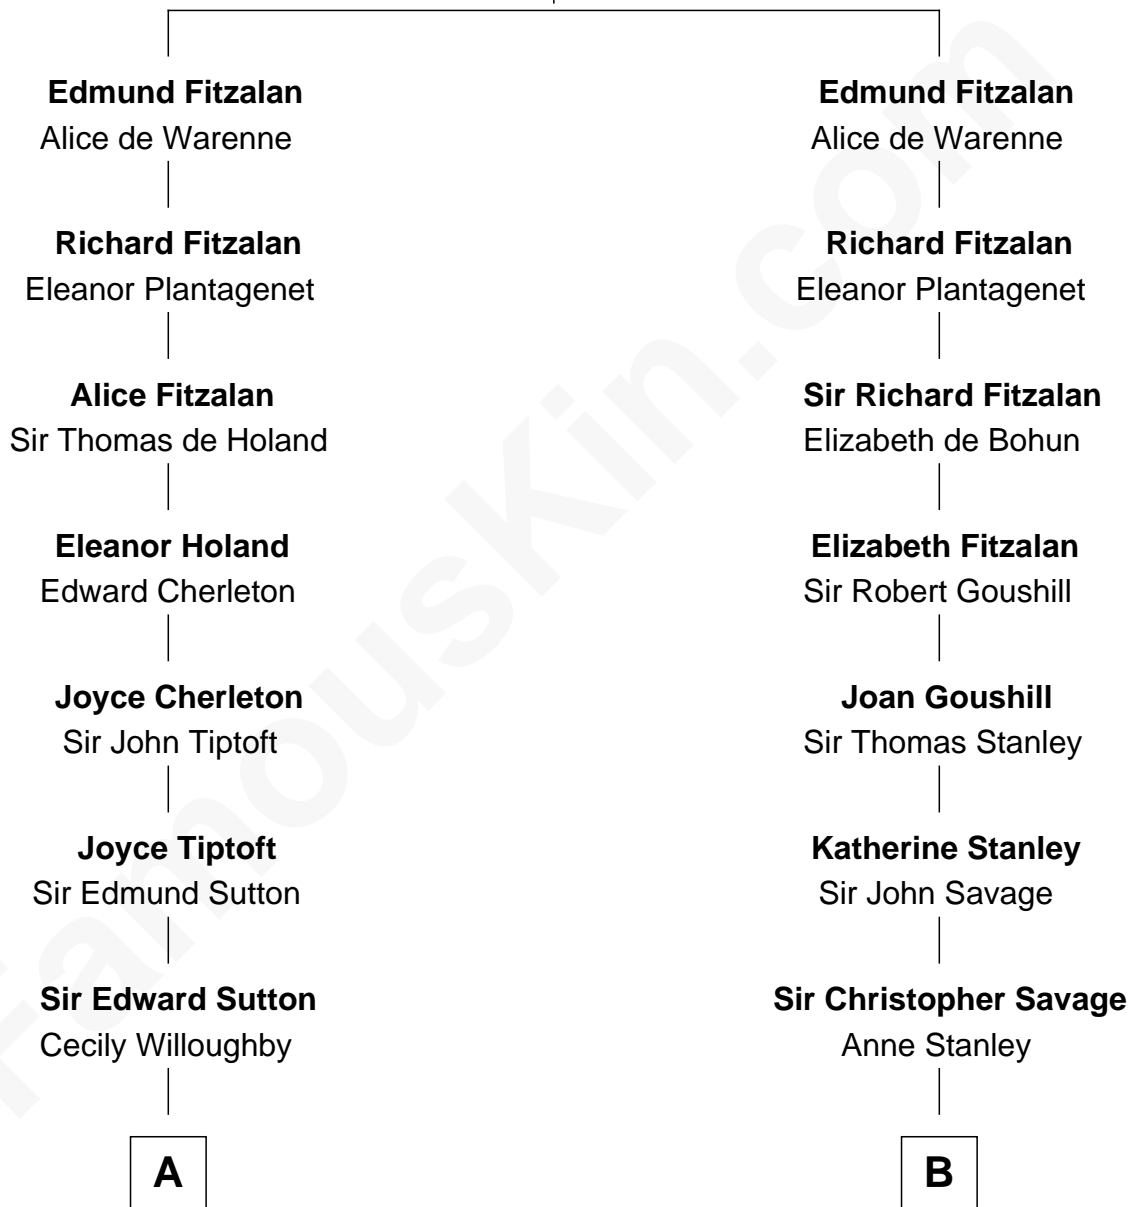

# FamousKin.com Relationship Chart of

**John Kerry**

*68th U.S. Secretary of State*

19th cousin 1 time removed of

**Randolph Scott**

*Movie Actor*

**Richard Fitzalan**

Alice de Saluzzo

**C**

**Margaret Tyndal Winthrop**

James Grant Forbes

**Rosemary Isabel Forbes**

Richard John Kerry

**John Kerry**

*68th U.S. Secretary of State*

**D**

**John William Crane**

Margaret Ann Sadler

**Joseph Minor Crane**

Lavinia Lionberger

**Lucy Lionberger Crane**

George Grant Scott

**Randolph Scott**

*Movie Actor*