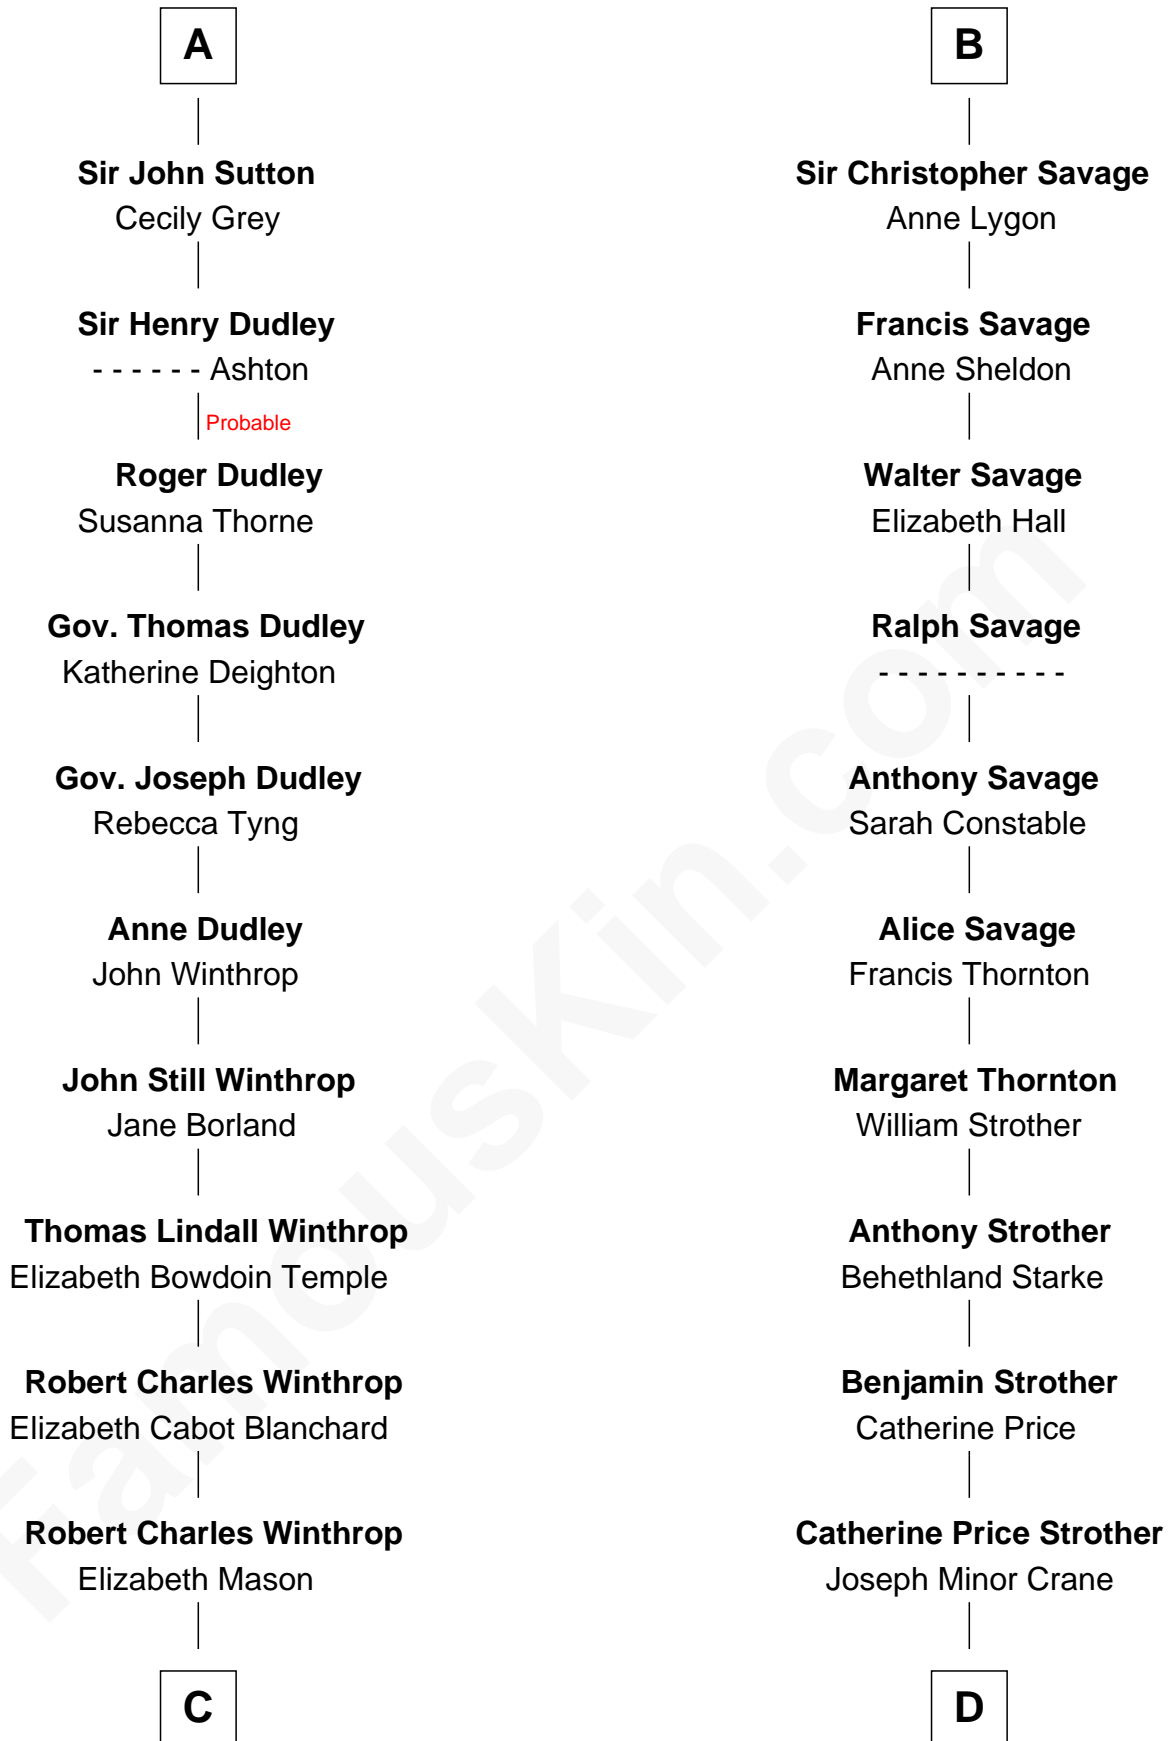

# FamousKin.com Relationship Chart of

**John Kerry**

*68th U.S. Secretary of State*

19th cousin 1 time removed of

**Randolph Scott**

*Movie Actor*

**Richard Fitzalan**

Alice de Saluzzo

**C**

**Margaret Tyndal Winthrop**

James Grant Forbes

**Rosemary Isabel Forbes**

Richard John Kerry

**John Kerry**

*68th U.S. Secretary of State*

**D**

**John William Crane**

Margaret Ann Sadler

**Joseph Minor Crane**

Lavinia Lionberger

**Lucy Lionberger Crane**

George Grant Scott

**Randolph Scott**

*Movie Actor*