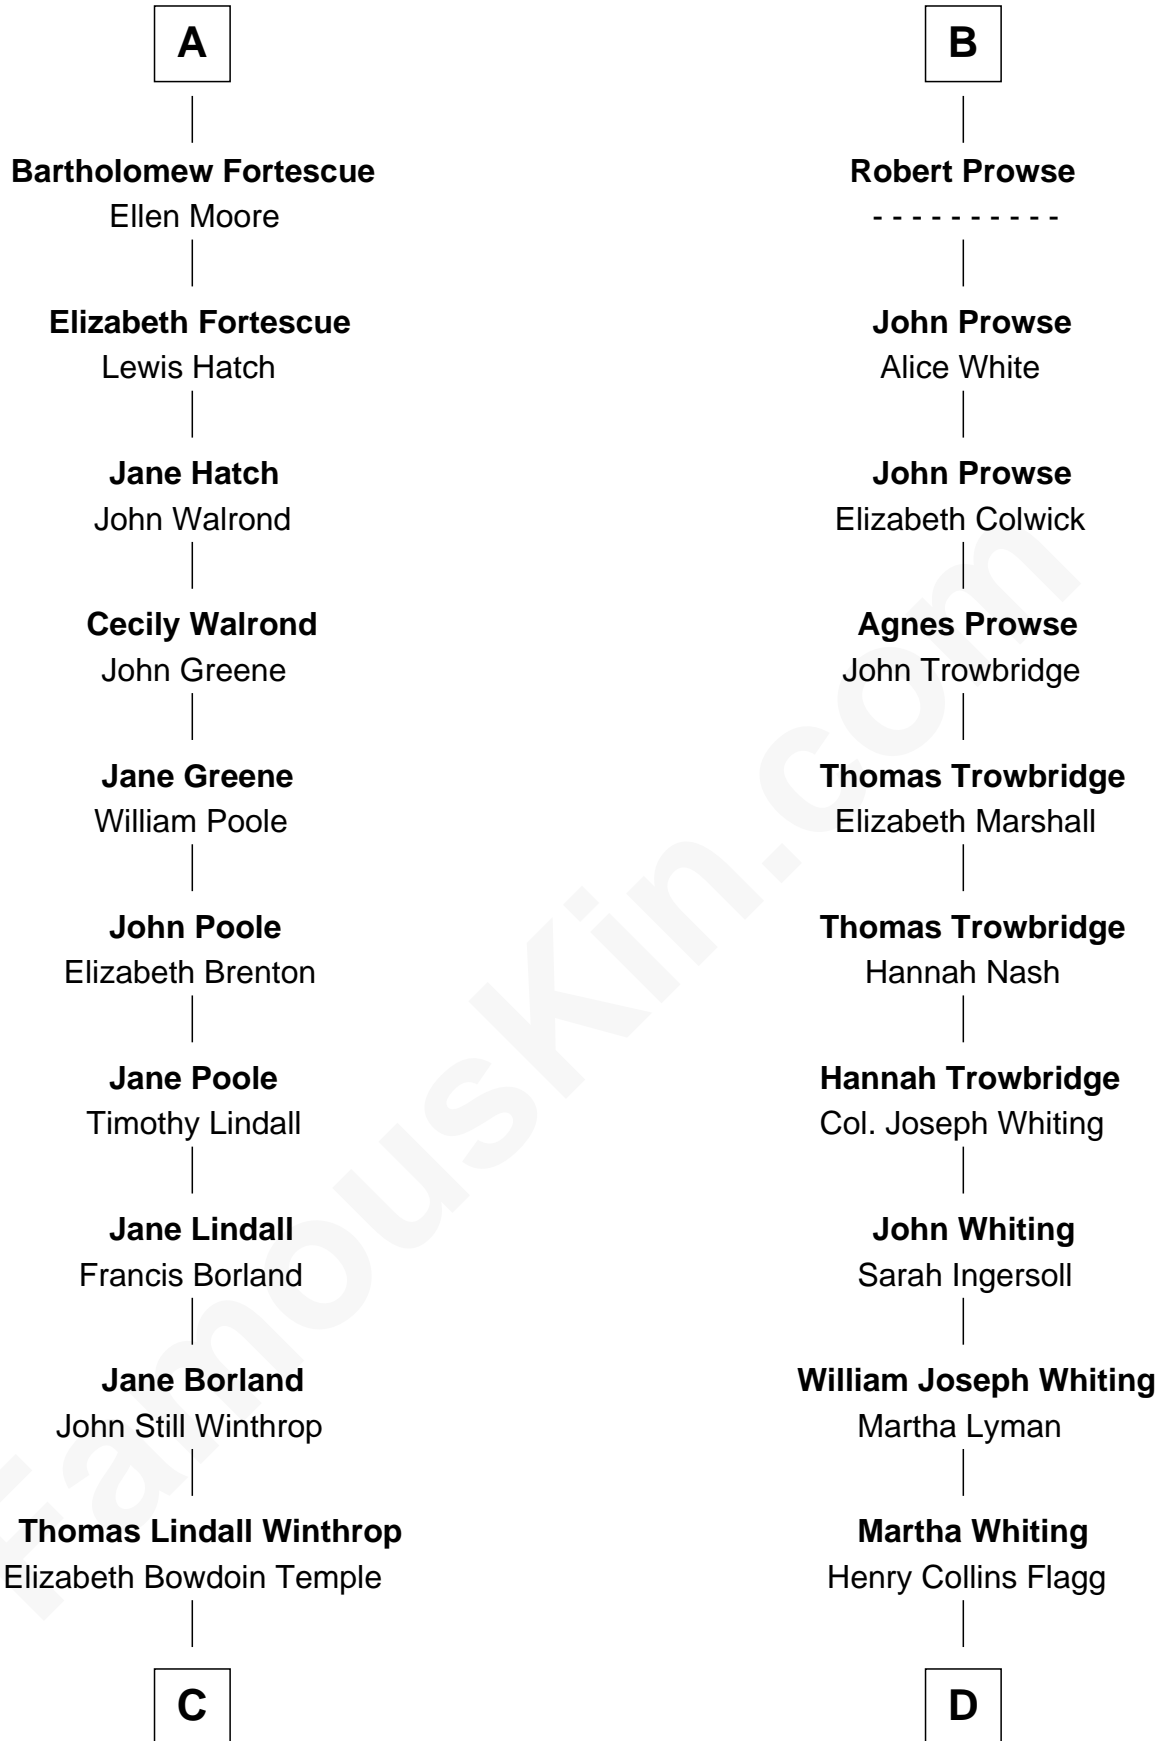

# FamousKin.com Relationship Chart of

**John Kerry**

*68th U.S. Secretary of State*

21st cousin of

**Anderson Cooper**

*Television Journalist*

**Sir Humphrey de Beauchamp**

Sibyl Oliver

**C**

**Robert Charles Winthrop**  
Elizabeth Cabot Blanchard

**Robert Charles Winthrop**  
Elizabeth Mason

**Margaret Tyndal Winthrop**  
James Grant Forbes

**Rosemary Isabel Forbes**  
Richard John Kerry

**John Kerry**  
*68th U.S. Secretary of State*

**D**

**Rachel Moore Flagg**  
Abraham Evan Gwynne

**Alice Claypoole Gwynne**  
Cornelius Vanderbilt

**Reginald Claypoole Vanderbilt**  
Gloria Maria Mercedes Morgan

**Gloria Laura Morgan Vanderbilt**  
Wyatt Emory Cooper

**Anderson Cooper**  
*Television Journalist*