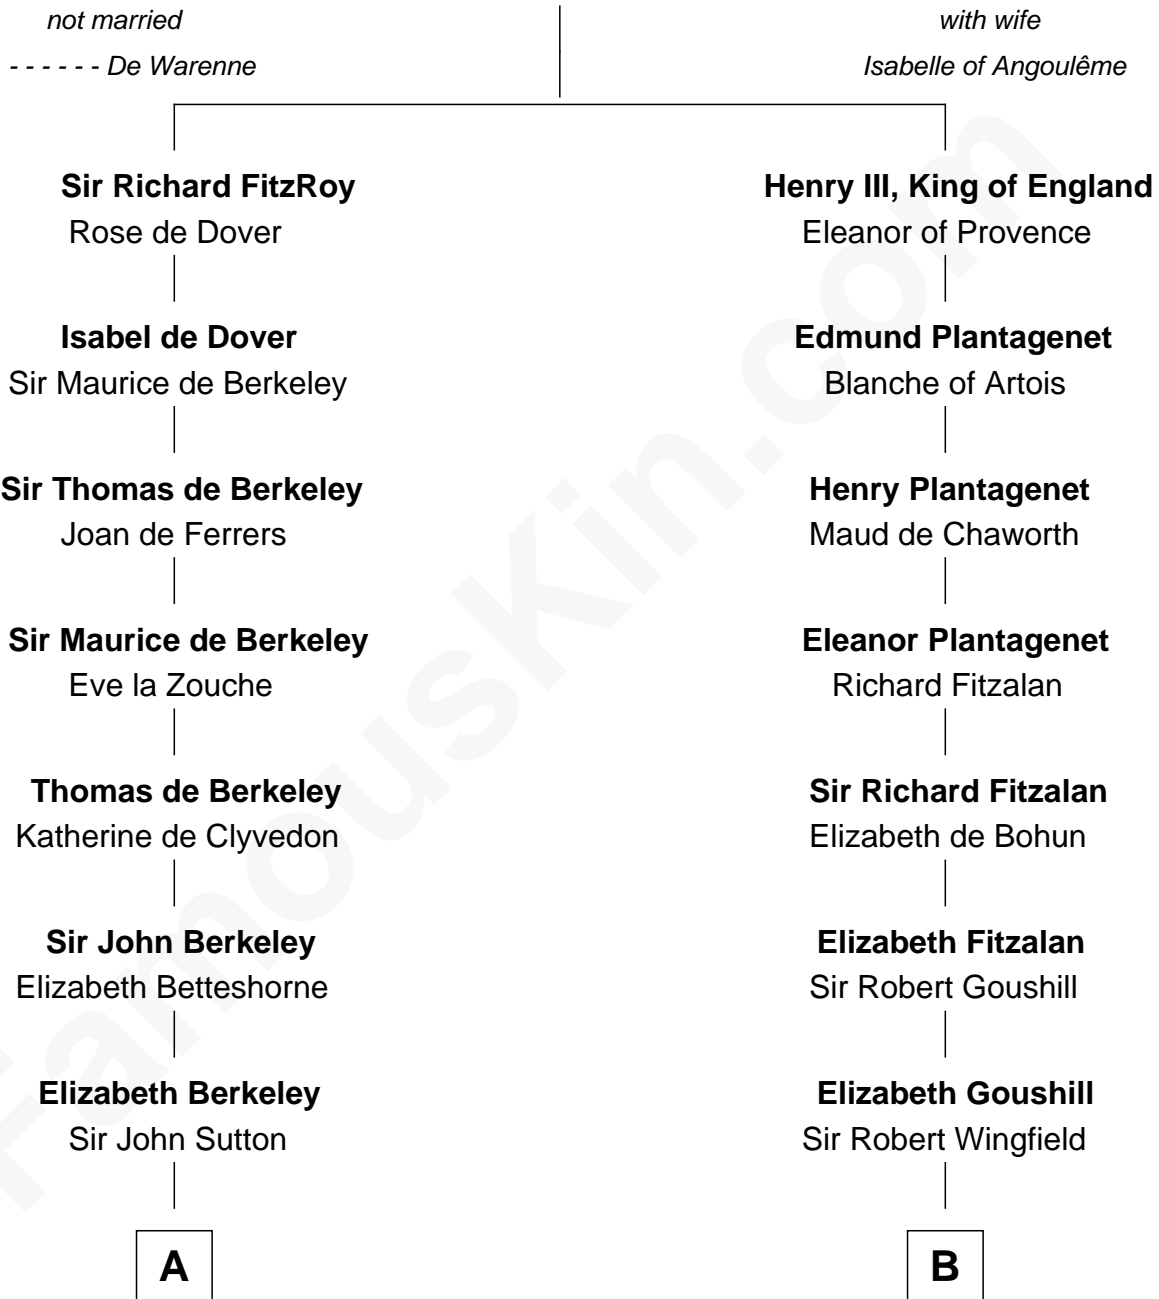

FamousKin.com Relationship Chart of

John Kerry

68th U.S. Secretary of State

21st cousin of

Anderson Cooper

Television Journalist

John, King of England

C

Robert Charles Winthrop
Elizabeth Cabot Blanchard

Robert Charles Winthrop
Elizabeth Mason

Margaret Tyndal Winthrop
James Grant Forbes

Rosemary Isabel Forbes
Richard John Kerry

John Kerry
68th U.S. Secretary of State