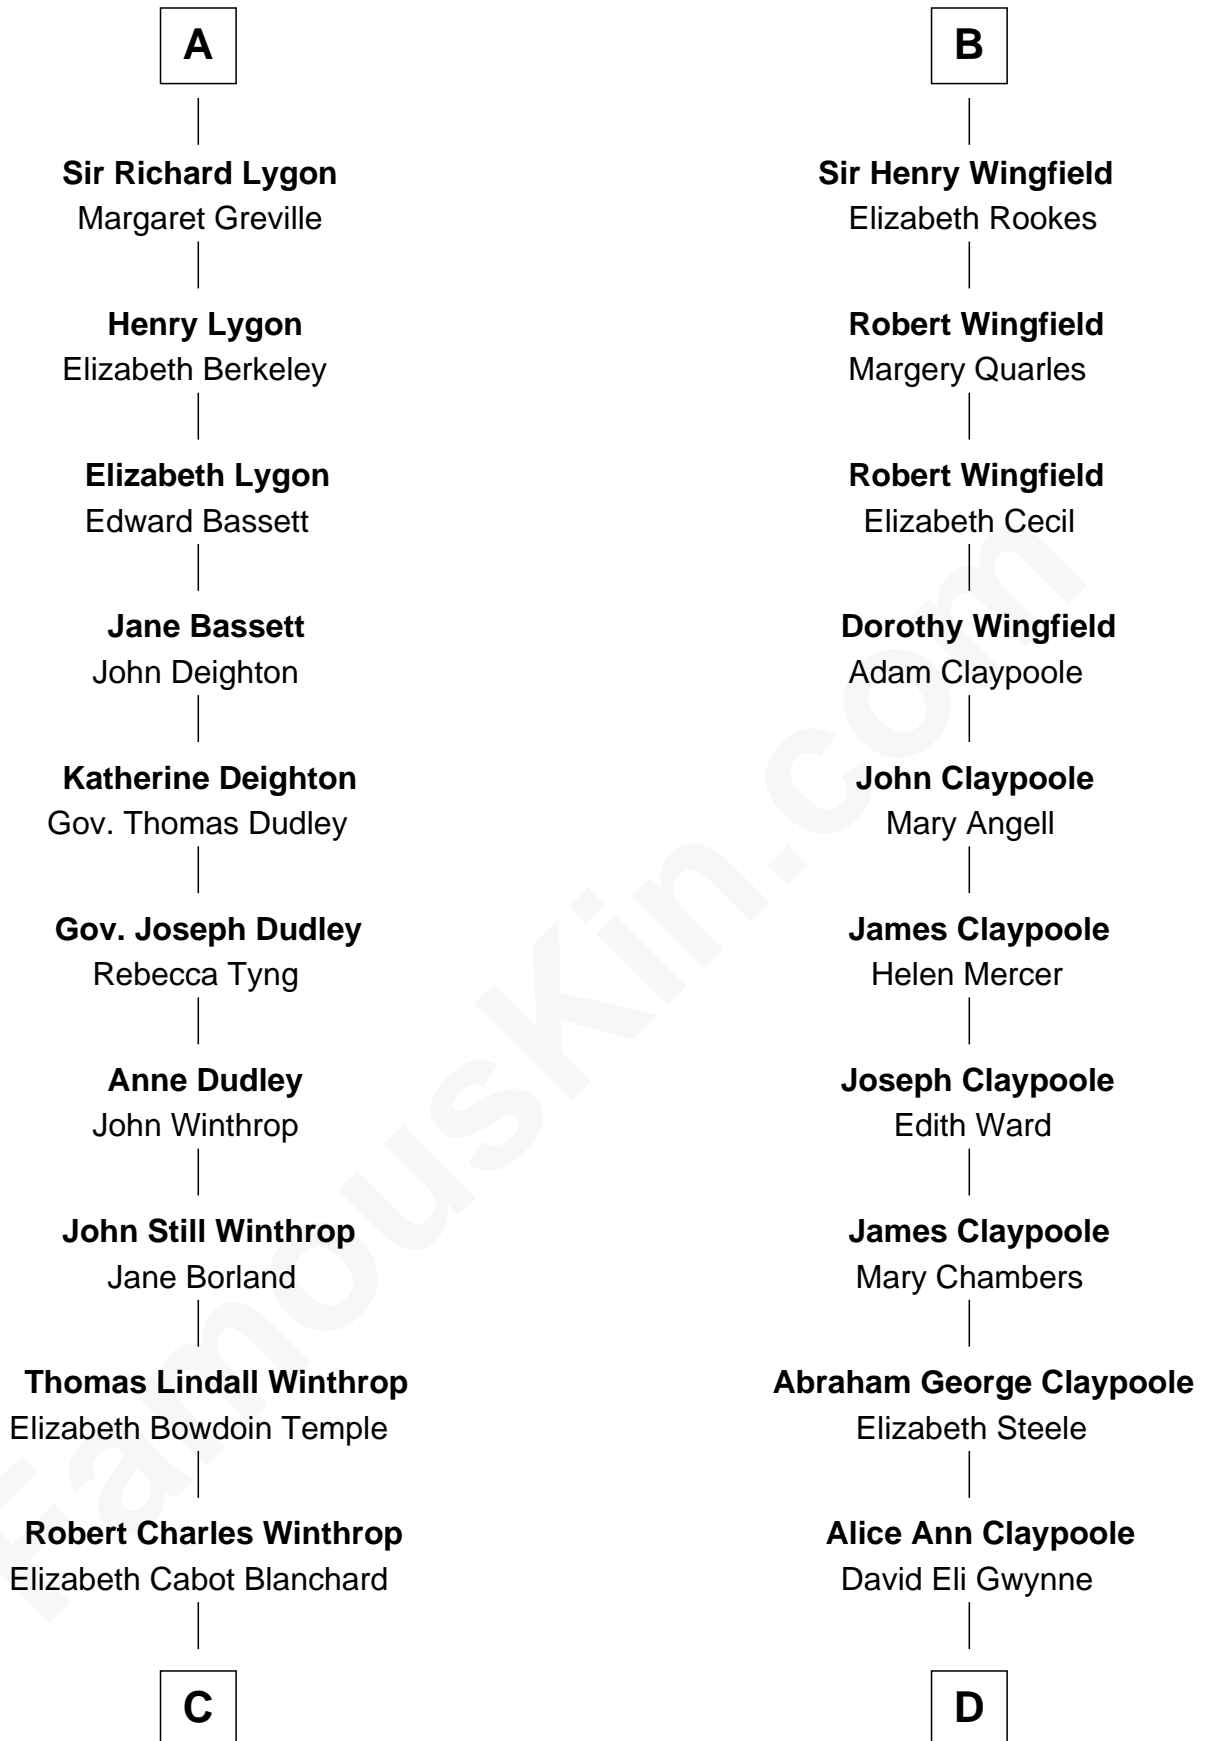

FamousKin.com Relationship Chart of

John Kerry

68th U.S. Secretary of State

20th cousin 1 time removed of

Anderson Cooper

Television Journalist

Sir William de Beauchamp

Isabel Mauduit

Elizabeth de Bohun

Elizabeth Fitzalan

Sir Robert Goushill

Elizabeth Goushill

Sir Robert Wingfield

B

C

Robert Charles Winthrop

Elizabeth Mason

Margaret Tyndal Winthrop

James Grant Forbes

Rosemary Isabel Forbes

Richard John Kerry

John Kerry

68th U.S. Secretary of State

D