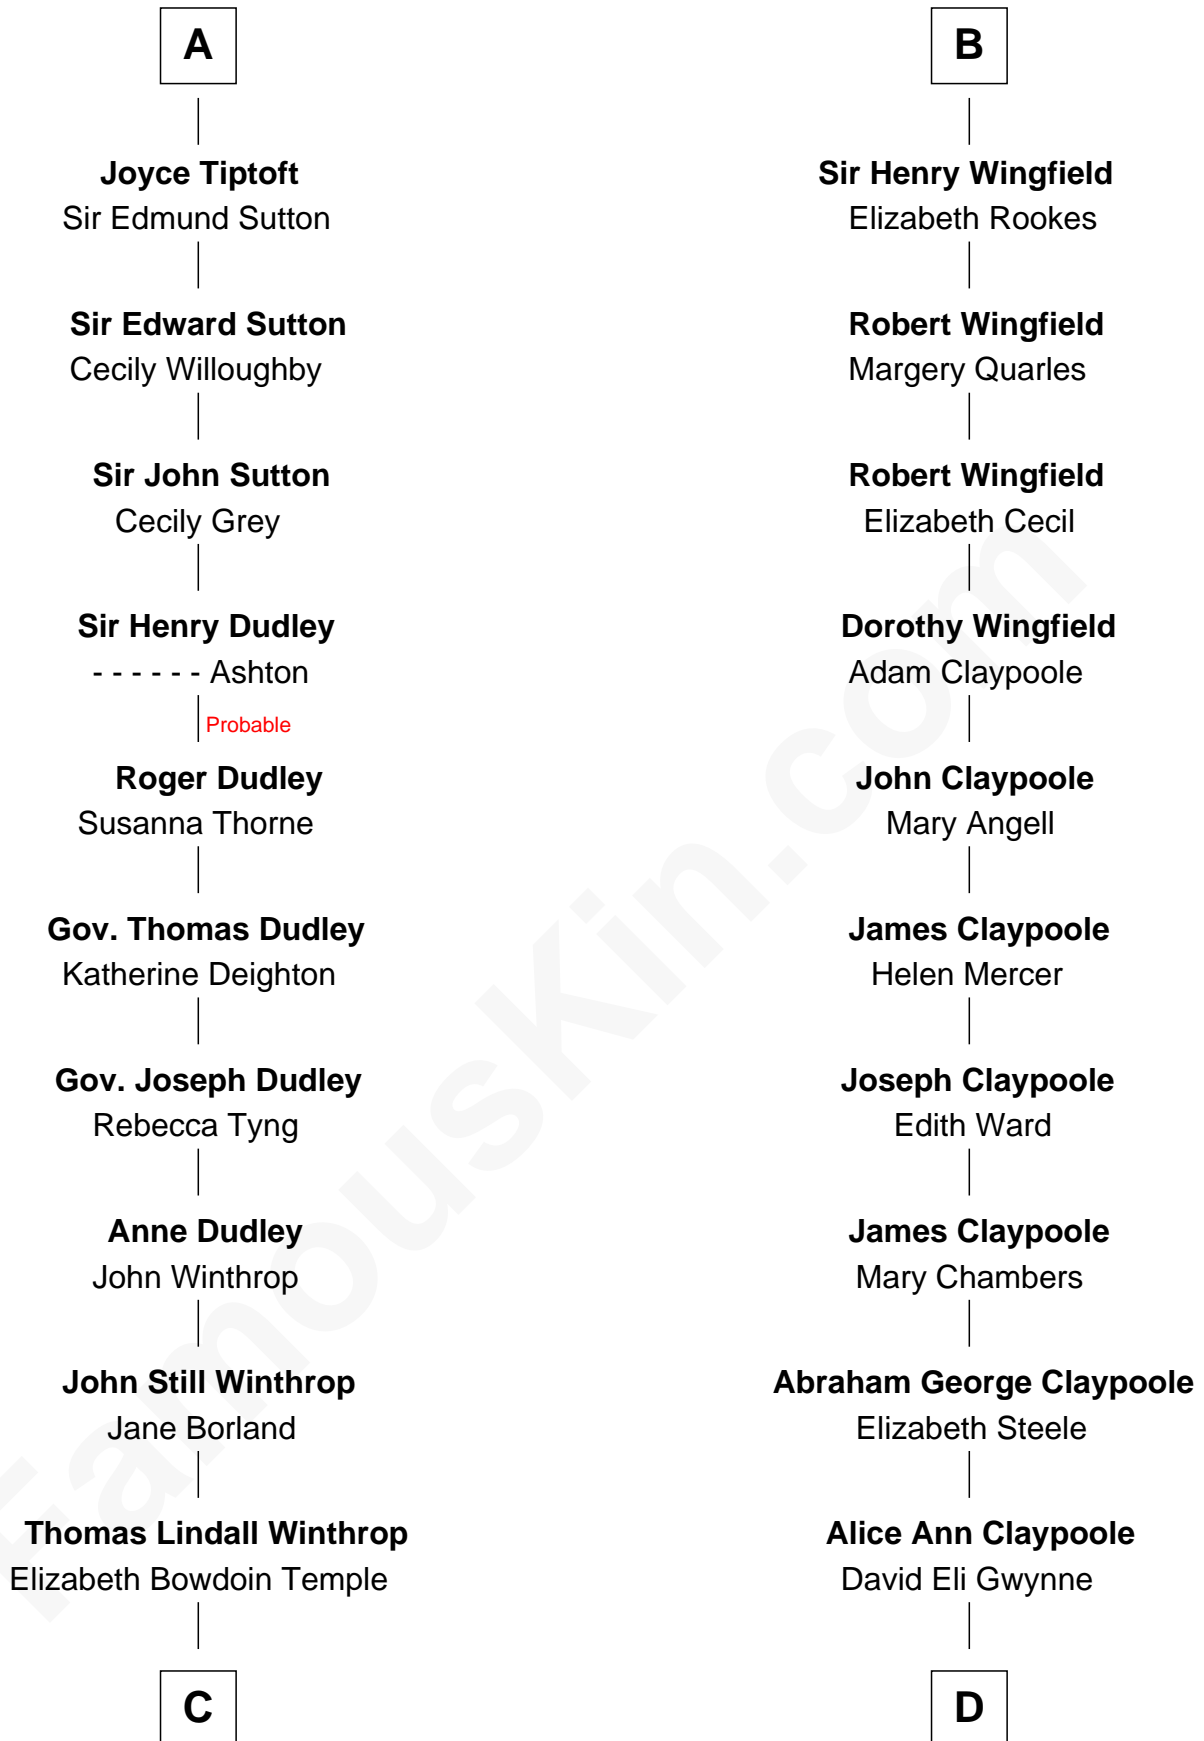

Elizabeth de Bohun

Elizabeth Fitzalan

Sir Robert Goushill

Elizabeth Goushill

Sir Robert Wingfield

B

C

Robert Charles Winthrop
Elizabeth Cabot Blanchard

Robert Charles Winthrop
Elizabeth Mason

Margaret Tyndal Winthrop
James Grant Forbes

Rosemary Isabel Forbes
Richard John Kerry

John Kerry
68th U.S. Secretary of State

D

Abraham Evan Gwynne
Rachel Moore Flagg