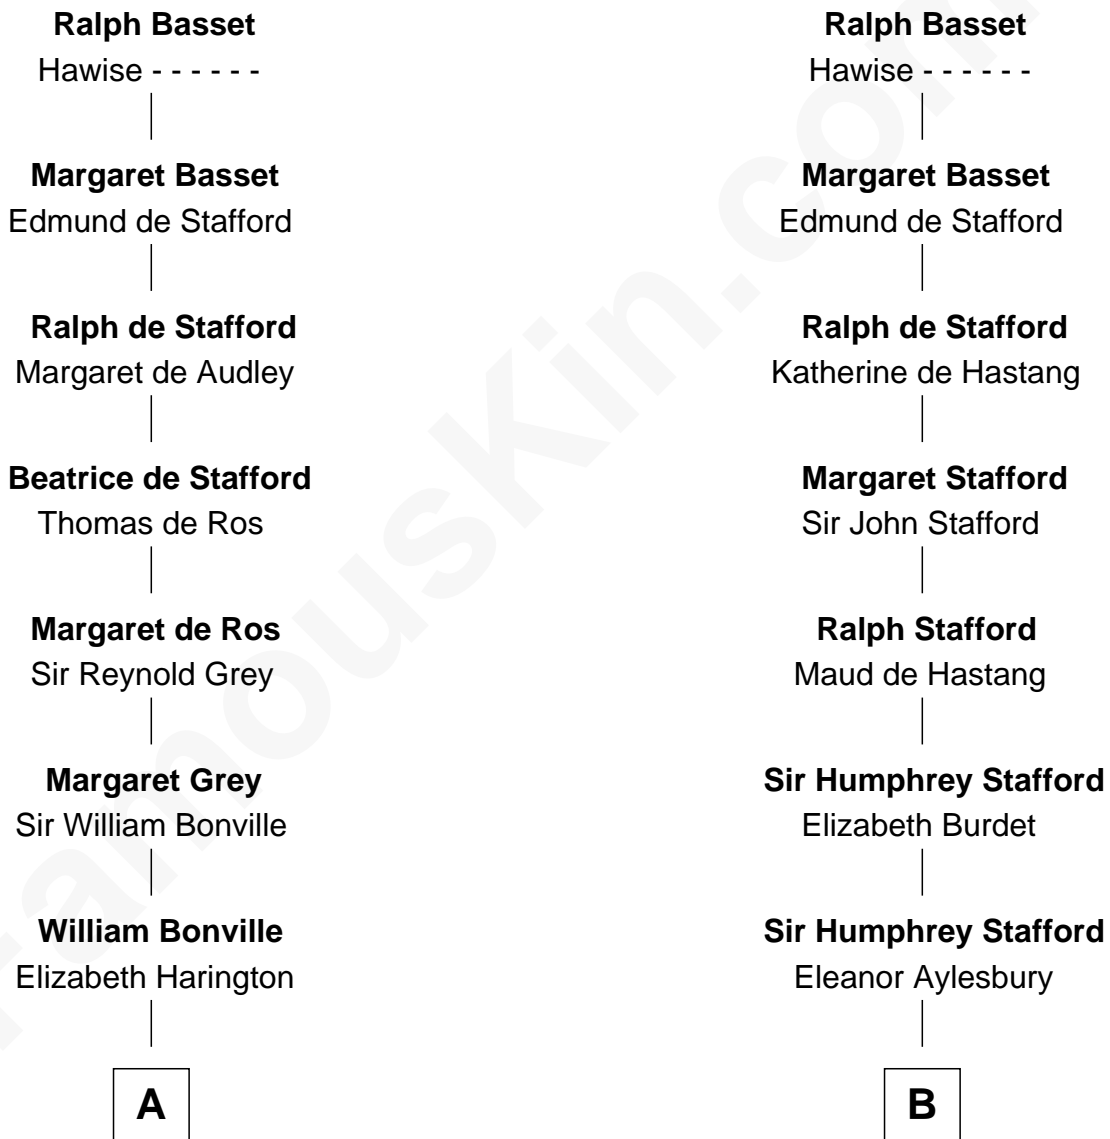

# FamousKin.com Relationship Chart of

**John Kerry**

*68th U.S. Secretary of State*

19th cousin 2 times removed of

**Julia (Ward) Howe**

*Author of "The Battle Hymn of the Republic"*

**Ralph Basset**  
Margaret de Somery

**C**

**Robert Charles Winthrop**  
Elizabeth Cabot Blanchard

**Robert Charles Winthrop**  
Elizabeth Mason

**Margaret Tyndal Winthrop**  
James Grant Forbes

**Rosemary Isabel Forbes**  
Richard John Kerry