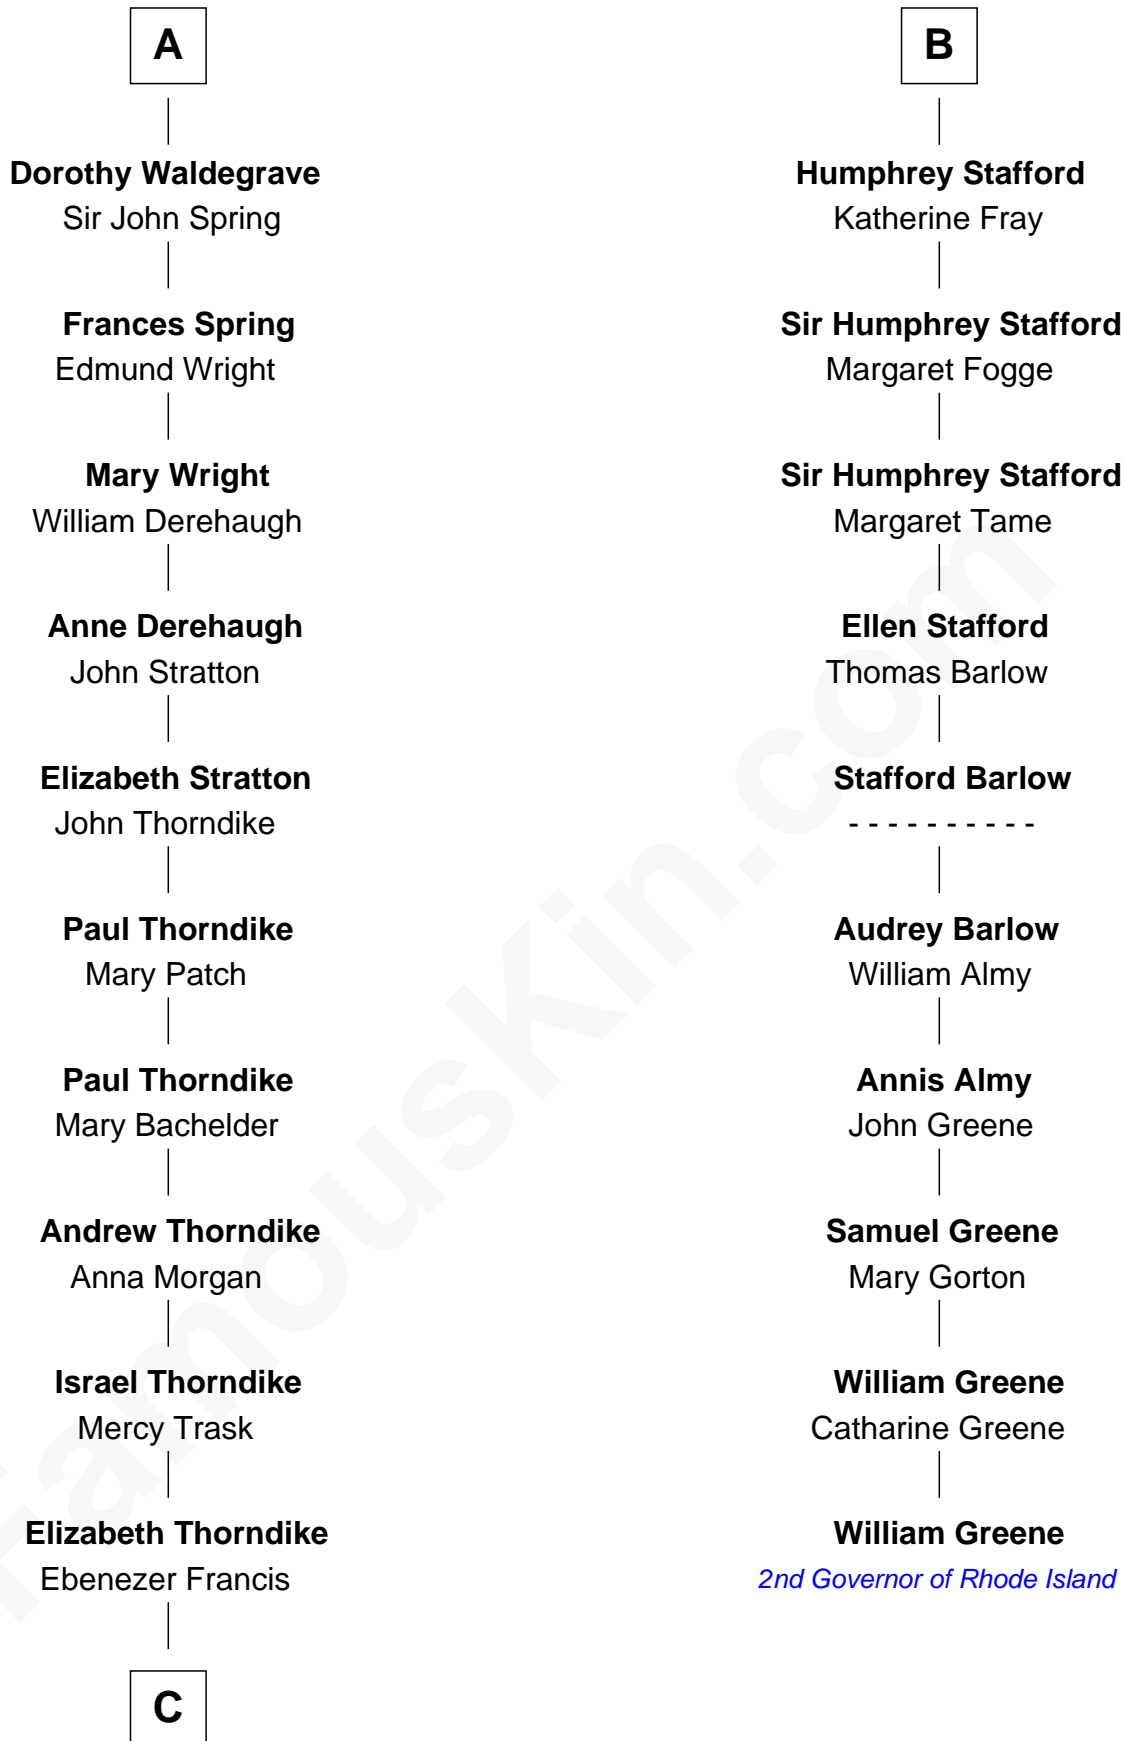

FamousKin.com Relationship Chart of **John Kerry**

68th U.S. Secretary of State

16th cousin 5 times removed of

William Greene

2nd Governor of Rhode Island

C

—
Sarah Ellen Francis
Robert Means Mason

—
Elizabeth Mason
Robert Charles Winthrop

—
Margaret Tyndal Winthrop
James Grant Forbes

—
Rosemary Isabel Forbes
Richard John Kerry

—
John Kerry
68th U.S. Secretary of State