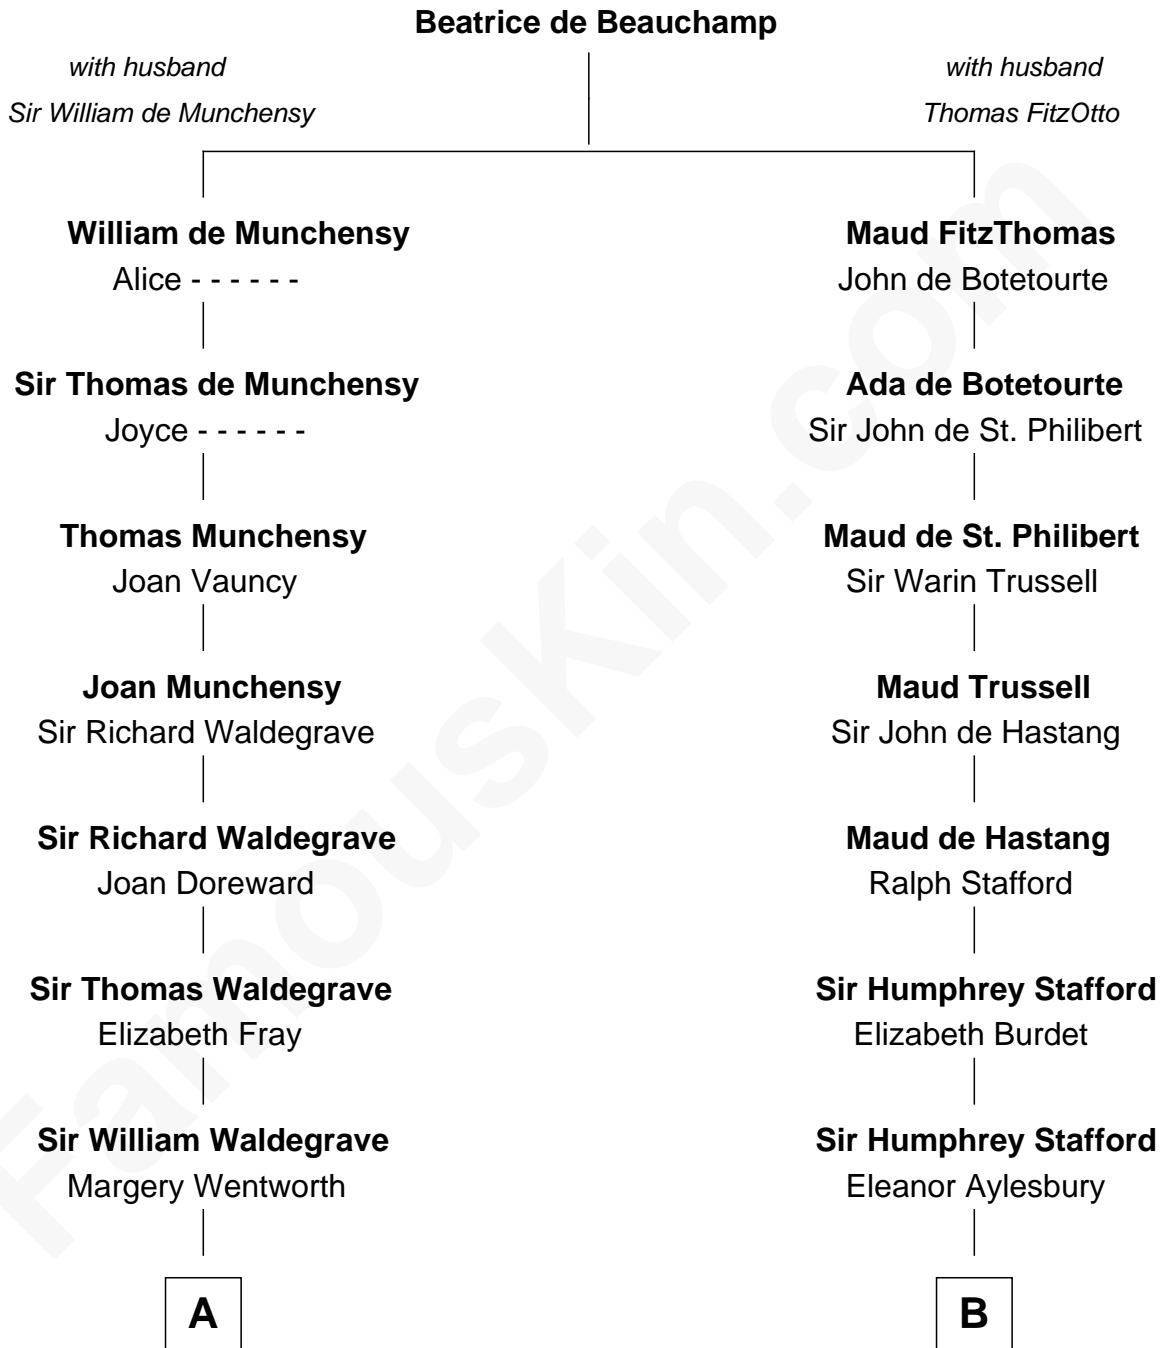

FamousKin.com Relationship Chart of **John Kerry**

68th U.S. Secretary of State

16th cousin 5 times removed of

William Greene

2nd Governor of Rhode Island

C

—
Sarah Ellen Francis
Robert Means Mason

—
Elizabeth Mason
Robert Charles Winthrop

—
Margaret Tyndal Winthrop
James Grant Forbes

—
Rosemary Isabel Forbes
Richard John Kerry

—
John Kerry
68th U.S. Secretary of State