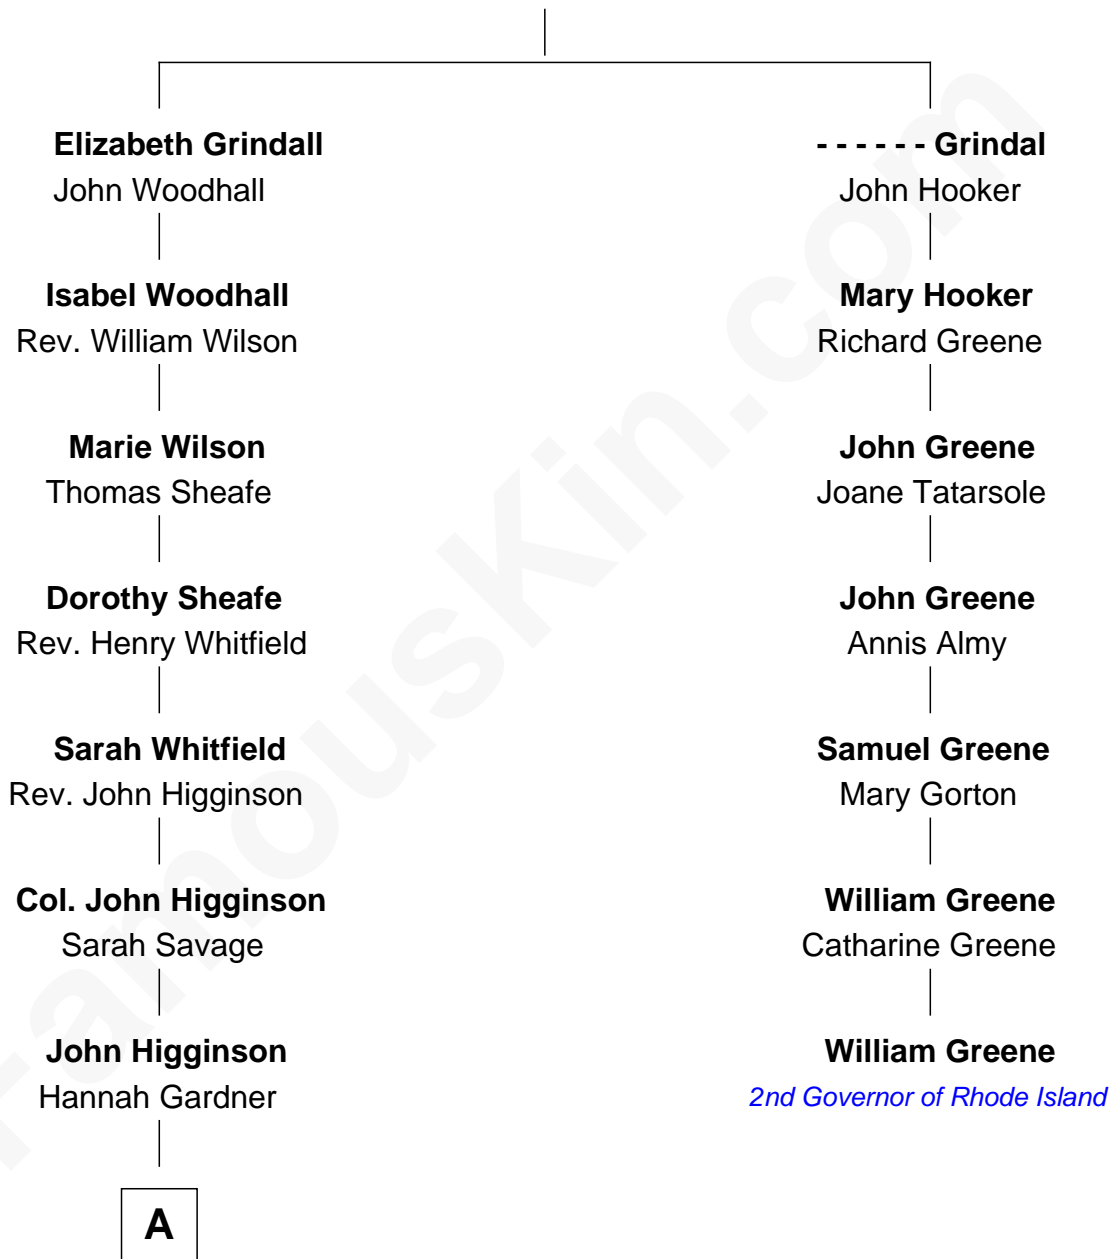

FamousKin.com Relationship Chart of

John Kerry

68th U.S. Secretary of State

6th cousin 9 times removed of

William Greene

2nd Governor of Rhode Island

William Grindall

A

John Higginson

Ruth Boardman

Elizabeth Higginson

Joseph Cabot

Francis Cabot

Nancy Clarke

Mary Ann Cabot

Francis Blanchard

Elizabeth Cabot Blanchard

Robert Charles Winthrop

Robert Charles Winthrop

Elizabeth Mason

Margaret Tyndal Winthrop

James Grant Forbes

Rosemary Isabel Forbes

Richard John Kerry