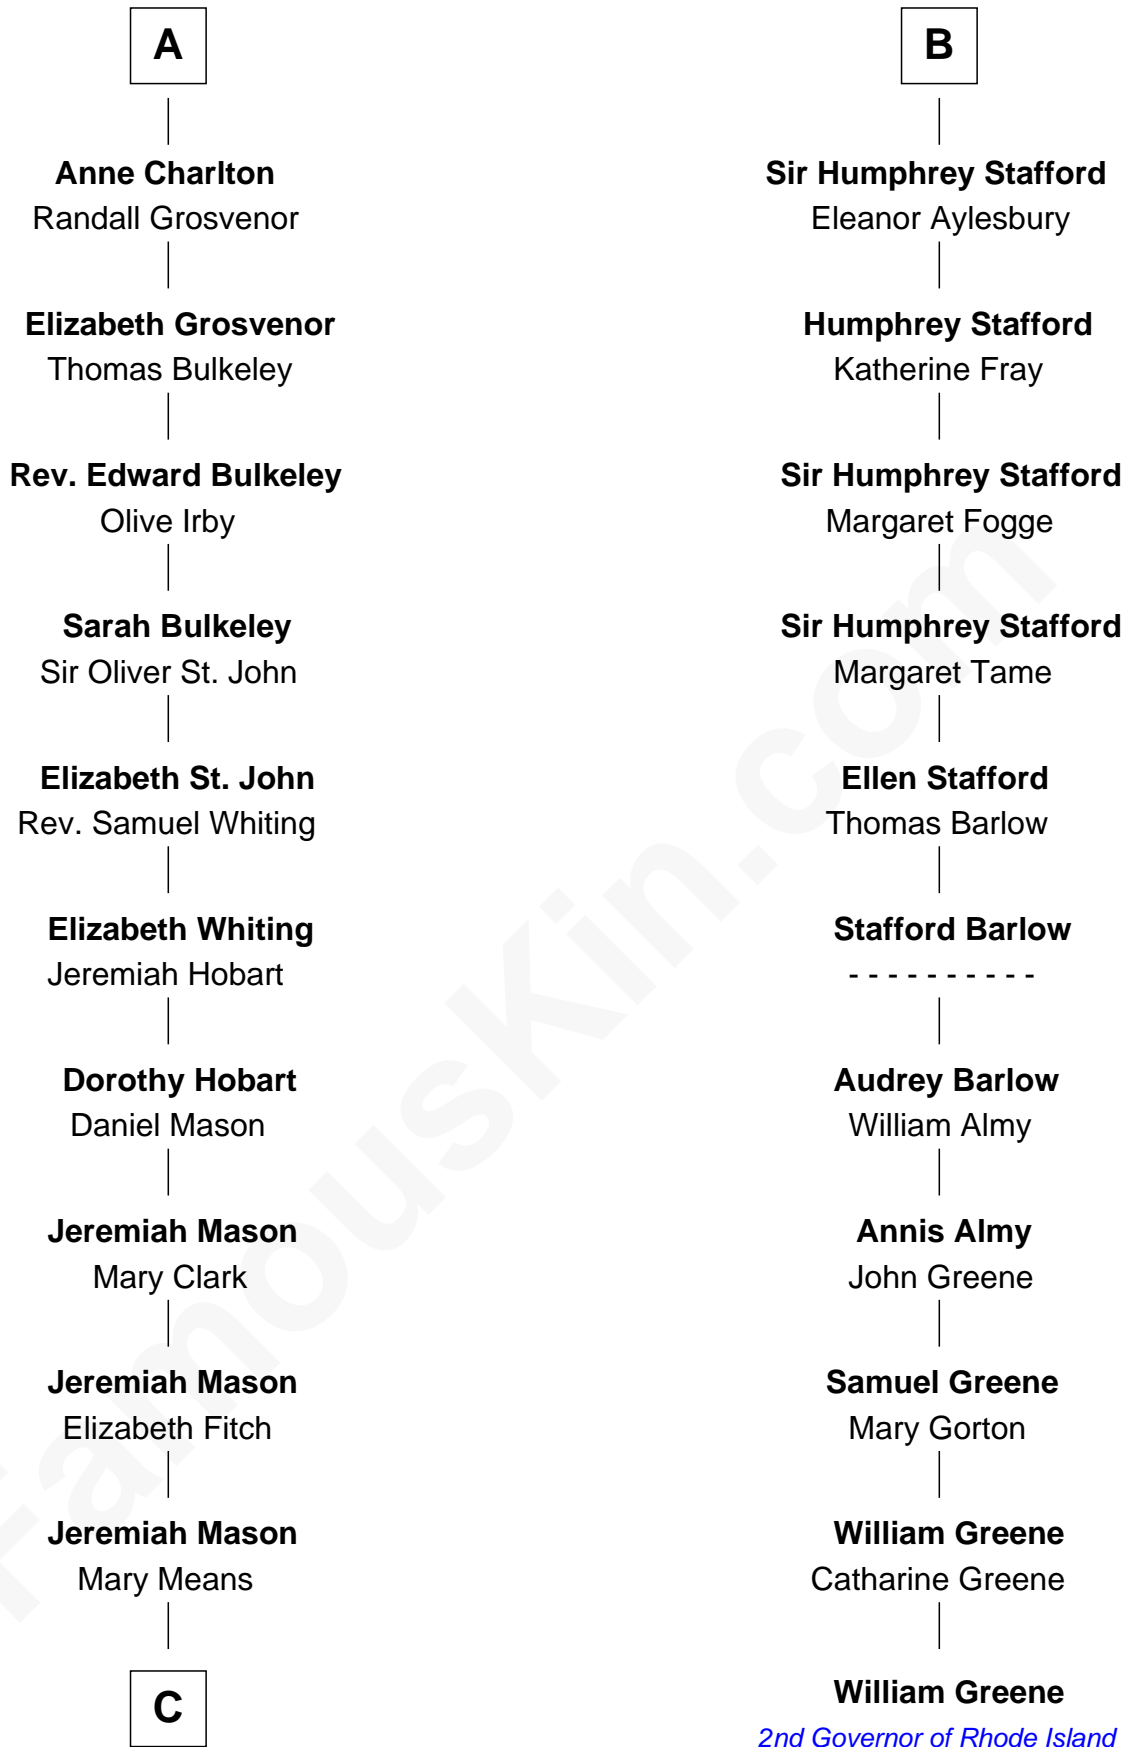

# FamousKin.com Relationship Chart of John Kerry

68th U.S. Secretary of State

17th cousin 4 times removed of

**William Greene**

2nd Governor of Rhode Island

**Nichole d'Aubenev**  
Sir Roger de Somery

**Maud de Somery**  
Sir Henry de Erdington

**Sir Henry de Erdington**  
Joan de Wolvey

**Sir Giles de Erdington**  
Elizabeth de Tolthorpe

**Margaret de Erdington**  
Sir Roger Corbet

**Sir Robert Corbet**  
Margaret - - - - -

**Mary Corbet**  
Robert Charlton

**Richard Charlton**  
Elizabeth Mainwaring

**A**

**Margaret de Somery**  
Ralph Basset

**Ralph Basset**  
Hawise - - - - -

**Margaret Basset**  
Edmund de Stafford

**Ralph de Stafford**  
Katherine de Hastang

**Margaret Stafford**  
Sir John Stafford

**Ralph Stafford**  
Maud de Hastang

**Sir Humphrey Stafford**  
Elizabeth Burdet

**B**

**C**

Robert Means Mason

Sarah Ellen Francis

Elizabeth Mason