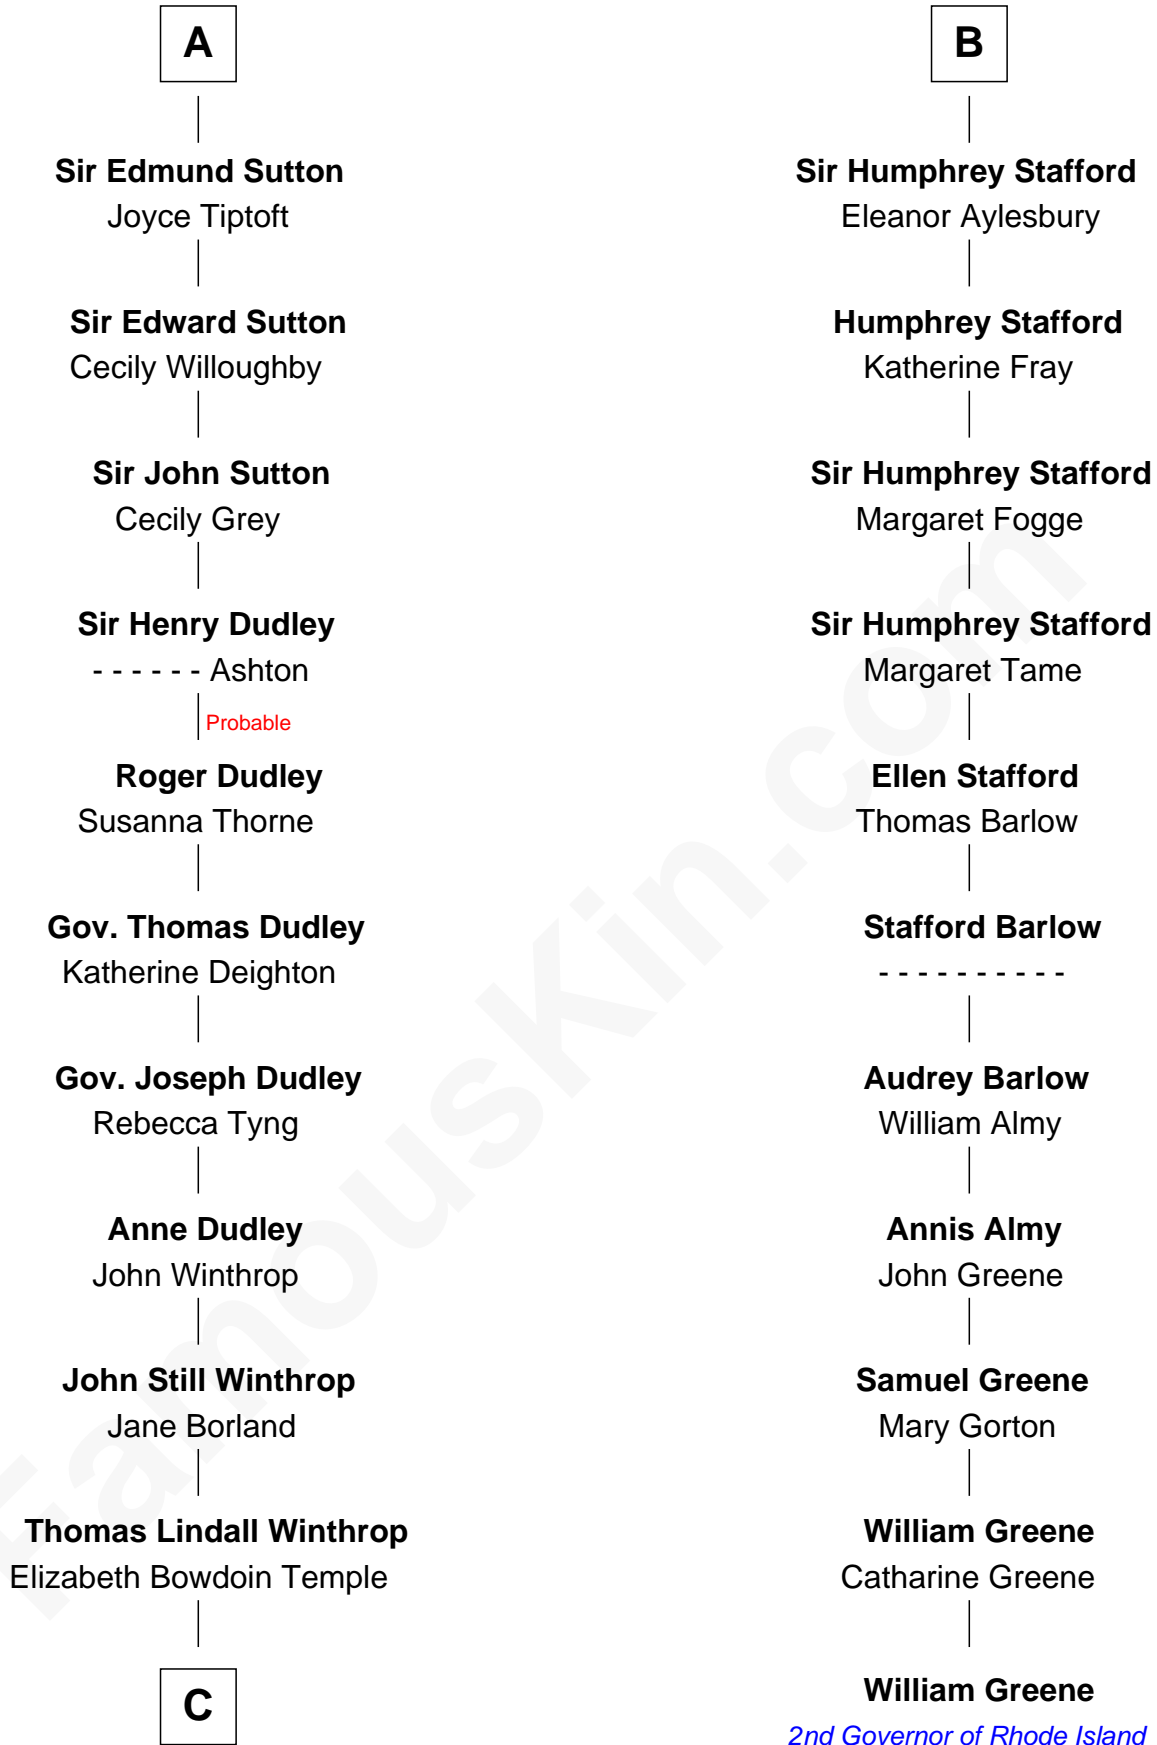

FamousKin.com Relationship Chart of

John Kerry

68th U.S. Secretary of State

17th cousin 4 times removed of

William Greene

2nd Governor of Rhode Island

Sir Roger de Somery

with wife
Amabil de Chaucombe

with wife
Nichole d'Aubenev

Roger de Somery
Agnes - - - - -

Margaret de Somery
Sir John de Sutton

Sir John de Sutton
Isabel de Cherleton

Sir John de Sutton
Joan de Clinton

Sir John Sutton
Alice le Despenser

Sir John Sutton
Constance Blount

Sir John Sutton
Elizabeth Berkeley

Margaret de Somery
Ralph Basset

Ralph Basset
Hawise - - - - -

Margaret Basset
Edmund de Stafford

Ralph de Stafford
Katherine de Hastang

Margaret Stafford
Sir John Stafford

Ralph Stafford
Maud de Hastang

Sir Humphrey Stafford
Elizabeth Burdet

A

B

C

Robert Charles Winthrop
Elizabeth Cabot Blanchard

Robert Charles Winthrop
Elizabeth Mason

Margaret Tyndal Winthrop
James Grant Forbes