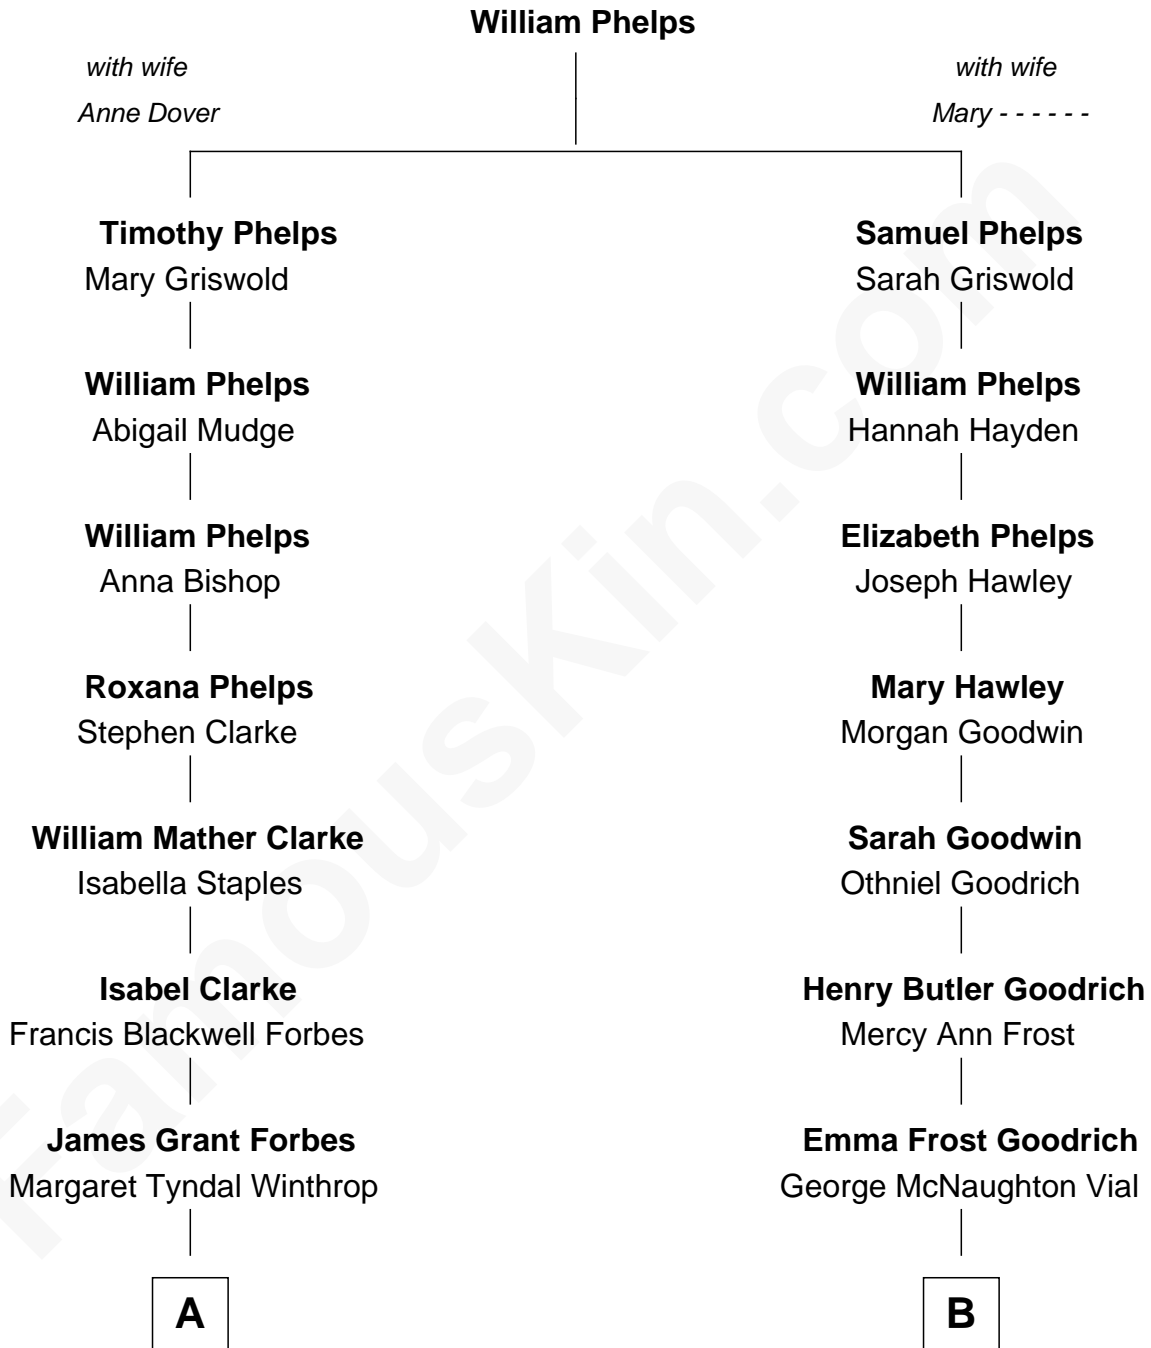

FamousKin.com Relationship Chart of

John Kerry

68th U.S. Secretary of State

8th cousin 2 times removed of

Kate Upton

Sports Illustrated Swimsuit Cover Model

A

Rosemary Isabel Forbes

Richard John Kerry

John Kerry

68th U.S. Secretary of State

B

Charles Henry Vial

Margaret Hastings Tyler

Elizabeth Brooks Vial

Stephen Edward Upton