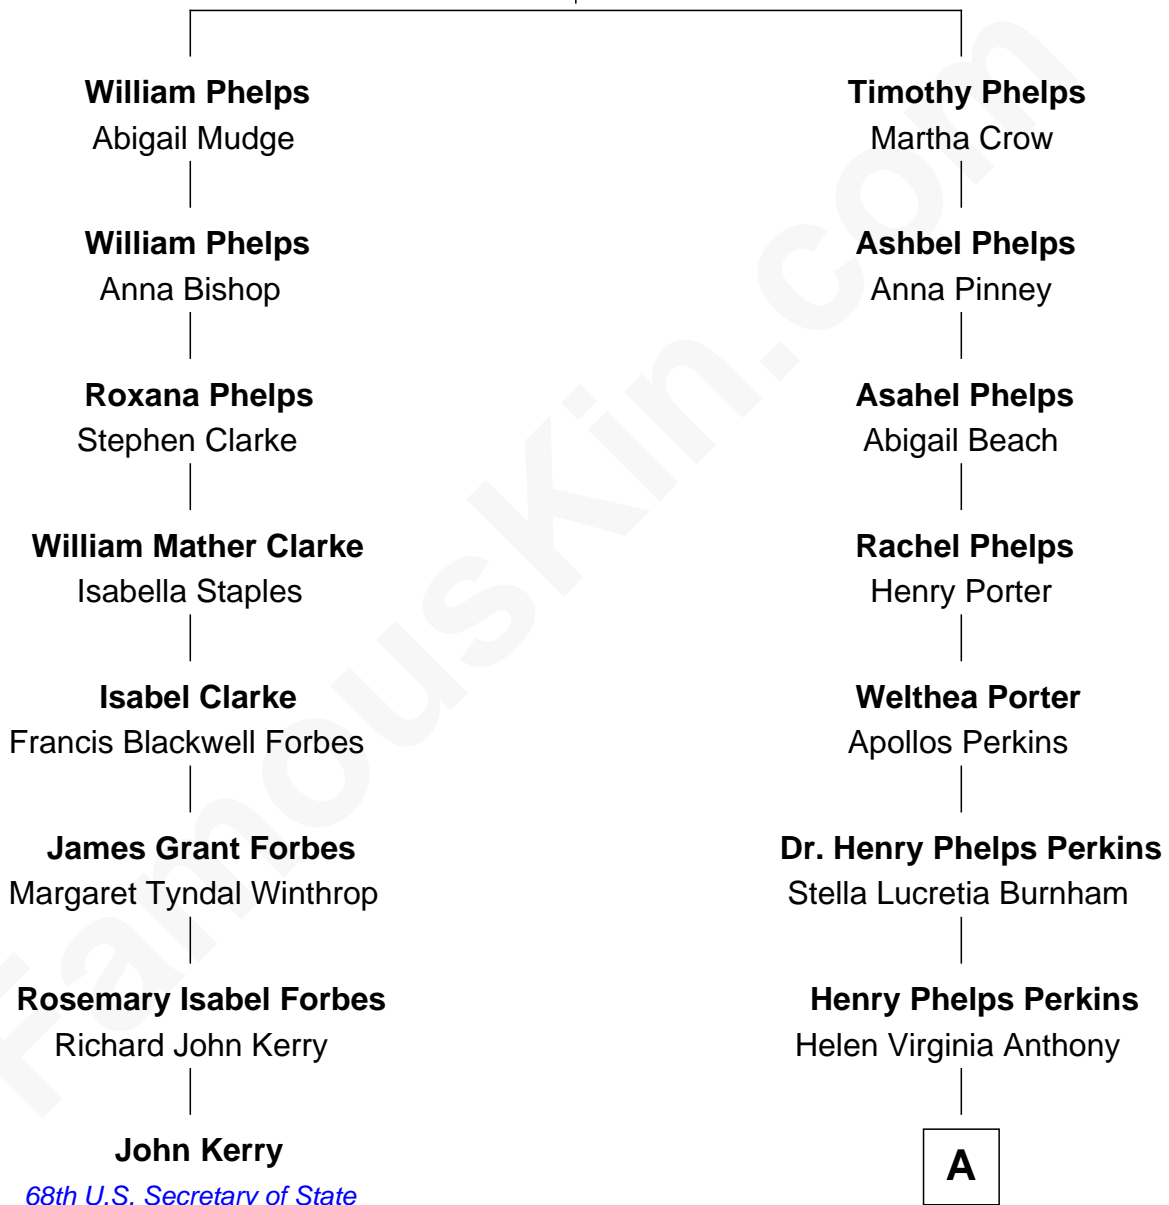

# FamousKin.com Relationship Chart of

**John Kerry**

*68th U.S. Secretary of State*

7th cousin 1 time removed of

**Anthony Perkins**

*Movie Actor*

**Timothy Phelps**

Mary Griswold

**A**

—  
**Osgood Perkins**  
Janet Esselstyn Rane

—  
**Anthony Perkins**  
*Movie Actor*

FamousKin.com