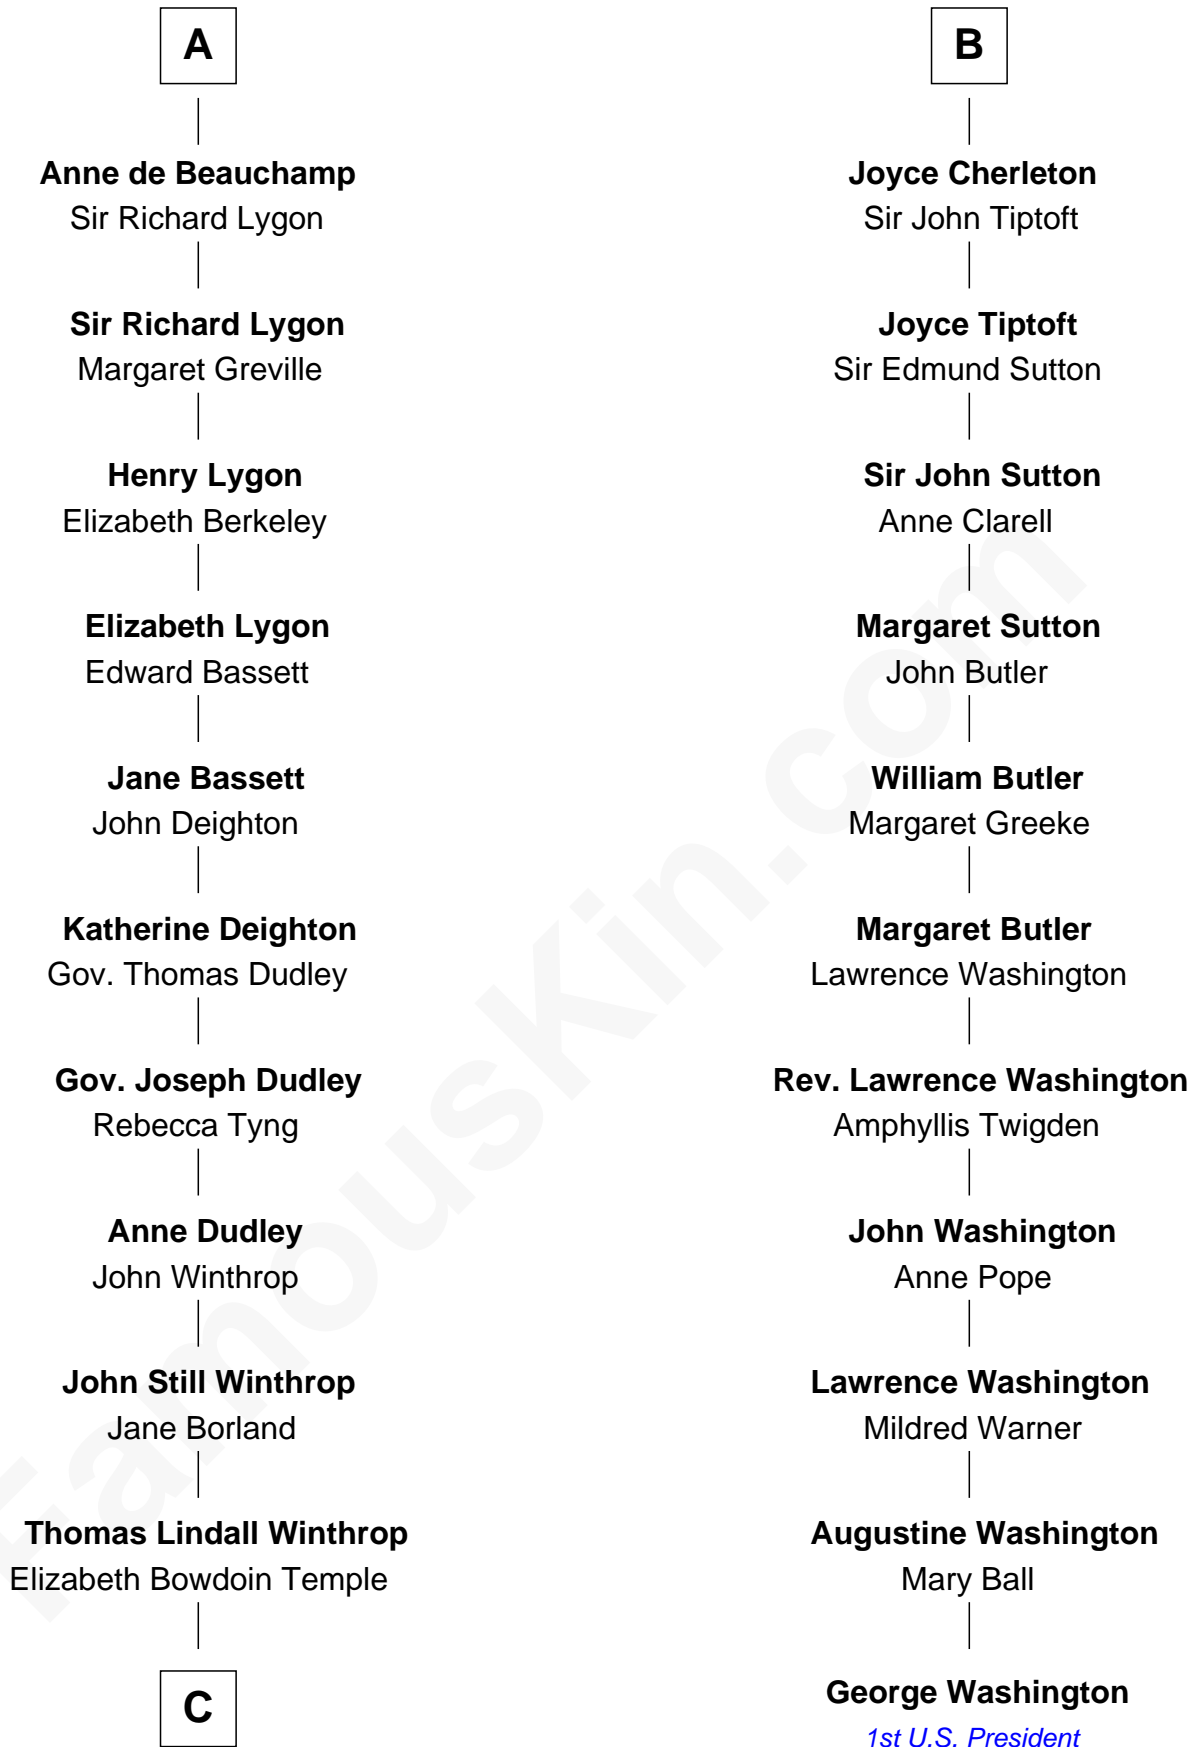

FamousKin.com Relationship Chart of

John Kerry

68th U.S. Secretary of State

17th cousin 4 times removed of

George Washington

1st U.S. President

C

Robert Charles Winthrop
Elizabeth Cabot Blanchard

Robert Charles Winthrop
Elizabeth Mason

Margaret Tyndal Winthrop
James Grant Forbes

Rosemary Isabel Forbes
Richard John Kerry

John Kerry
68th U.S. Secretary of State

FamousKin.com