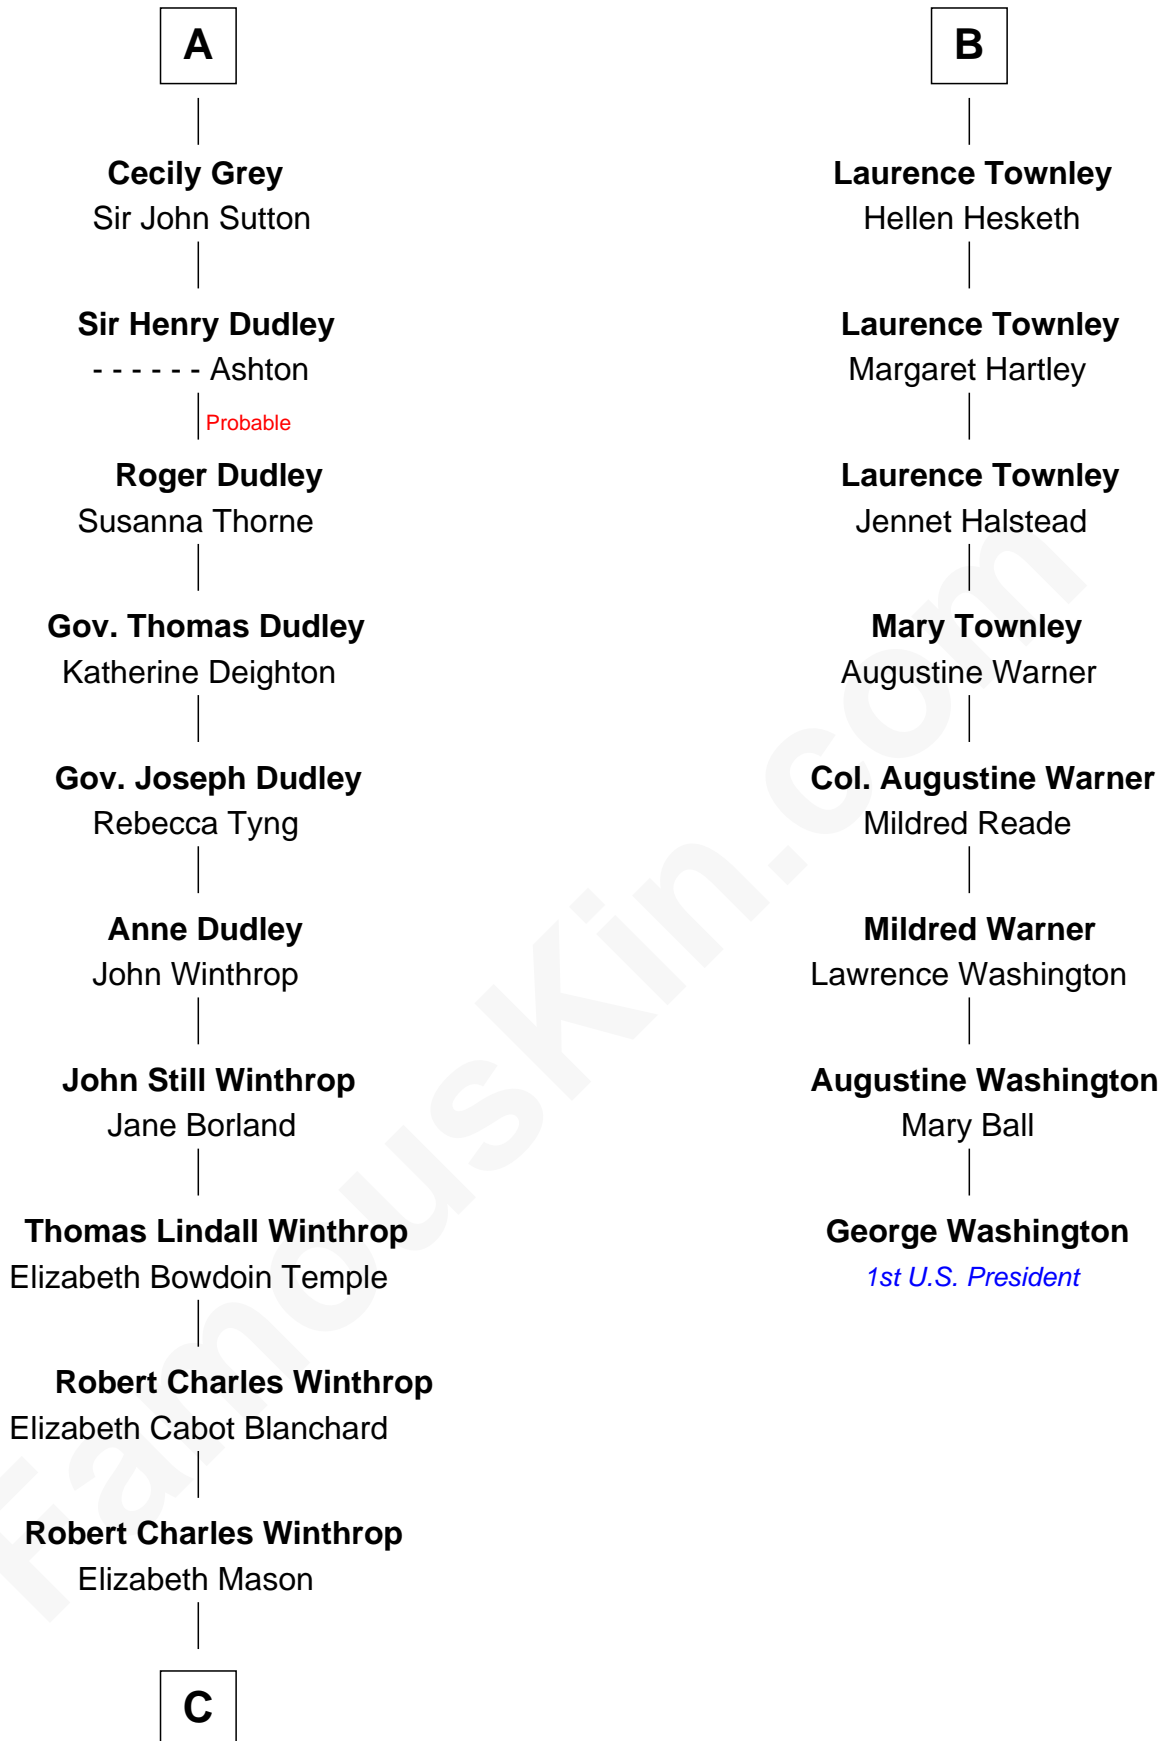

FamousKin.com Relationship Chart of

John Kerry

68th U.S. Secretary of State

14th cousin 5 times removed of

George Washington

1st U.S. President

Sir John de Harington

Joan - - - - -

Katherine Banastre

Sir Nicholas Harington

Isabel English

Agnes Harington

Richard Sherburne

Richard Sherburne

Alice Hamerton

Isabel Sherburne

John Townley

Laurence Townley

- - - - -

Henry Townley

- - - - -

B

C

—
Margaret Tyndal Winthrop

James Grant Forbes

—
Rosemary Isabel Forbes

Richard John Kerry

—
John Kerry

68th U.S. Secretary of State

FamousKin.com