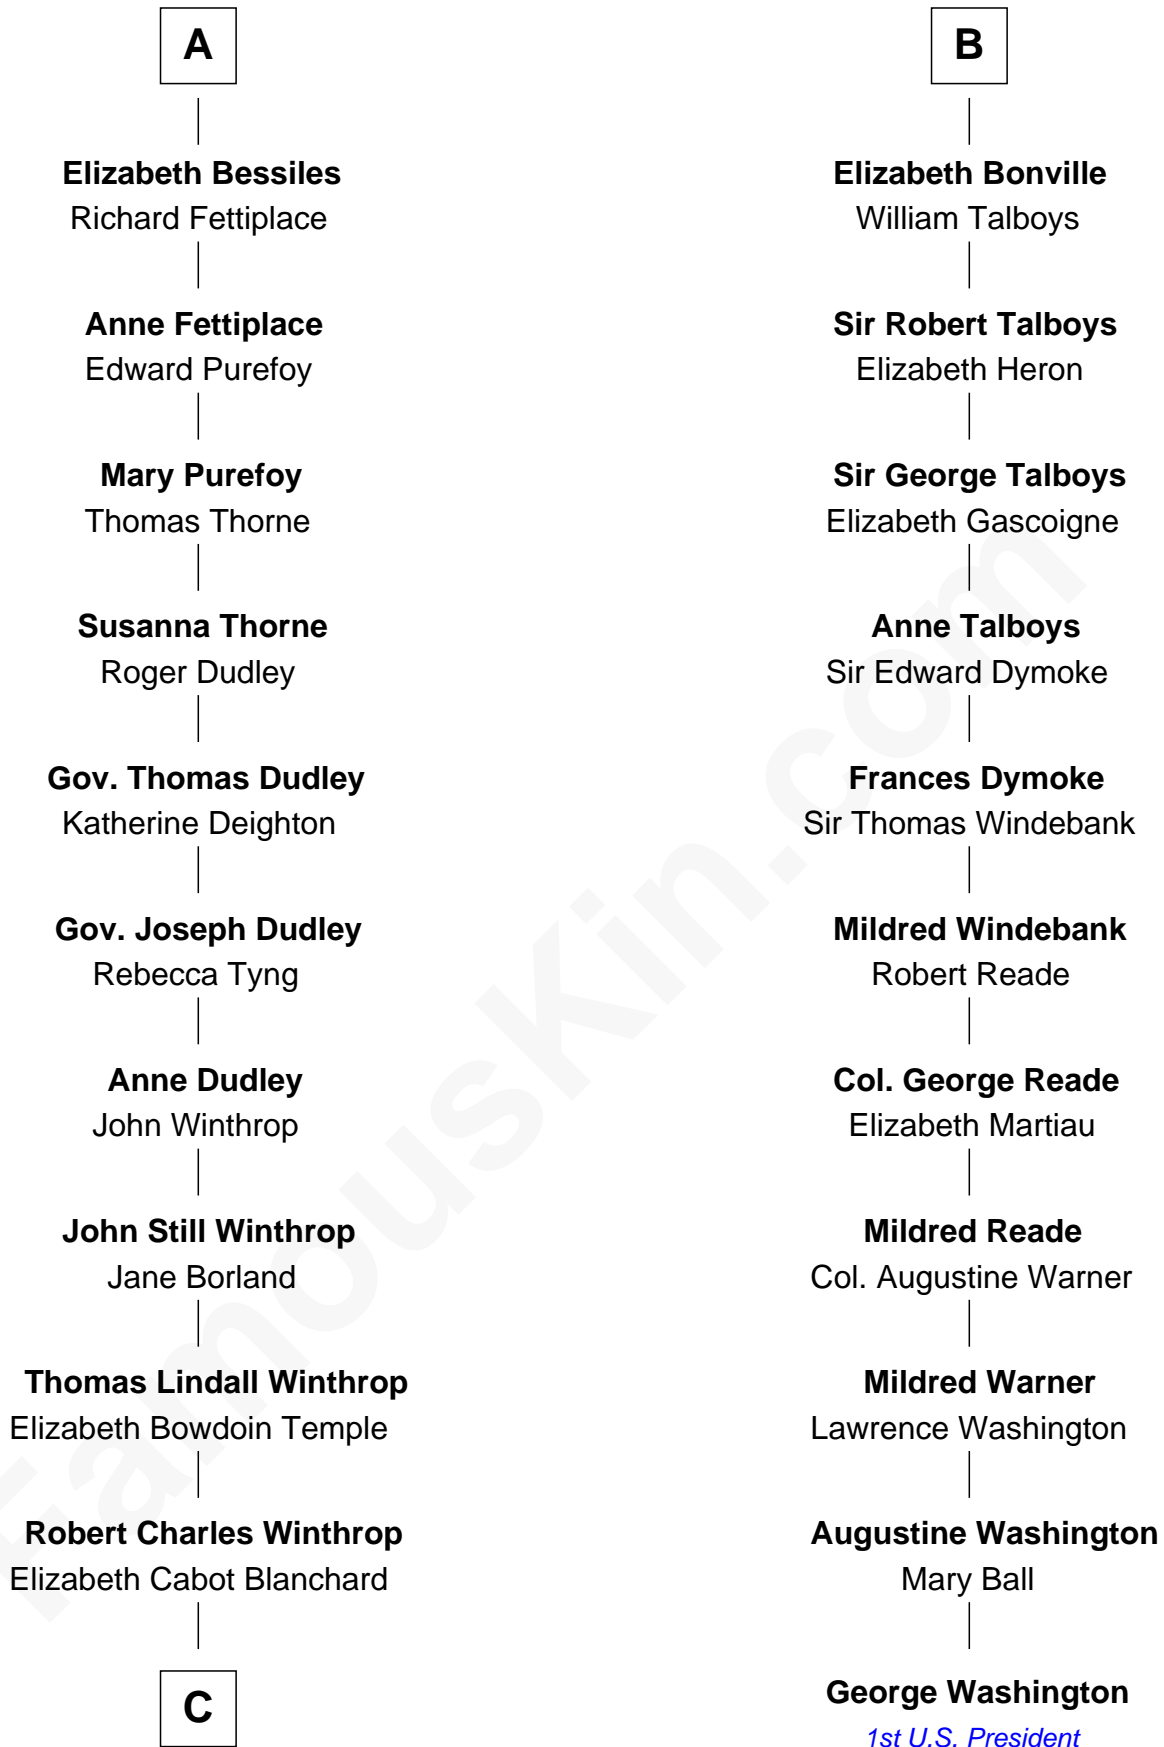

FamousKin.com Relationship Chart of

John Kerry

68th U.S. Secretary of State

17th cousin 3 times removed of

George Washington

1st U.S. President

Sir Walter FitzRobert

Ida Longespee

C

Robert Charles Winthrop

Elizabeth Mason

Margaret Tyndal Winthrop

James Grant Forbes

Rosemary Isabel Forbes

Richard John Kerry

John Kerry

68th U.S. Secretary of State

FamousKin.com