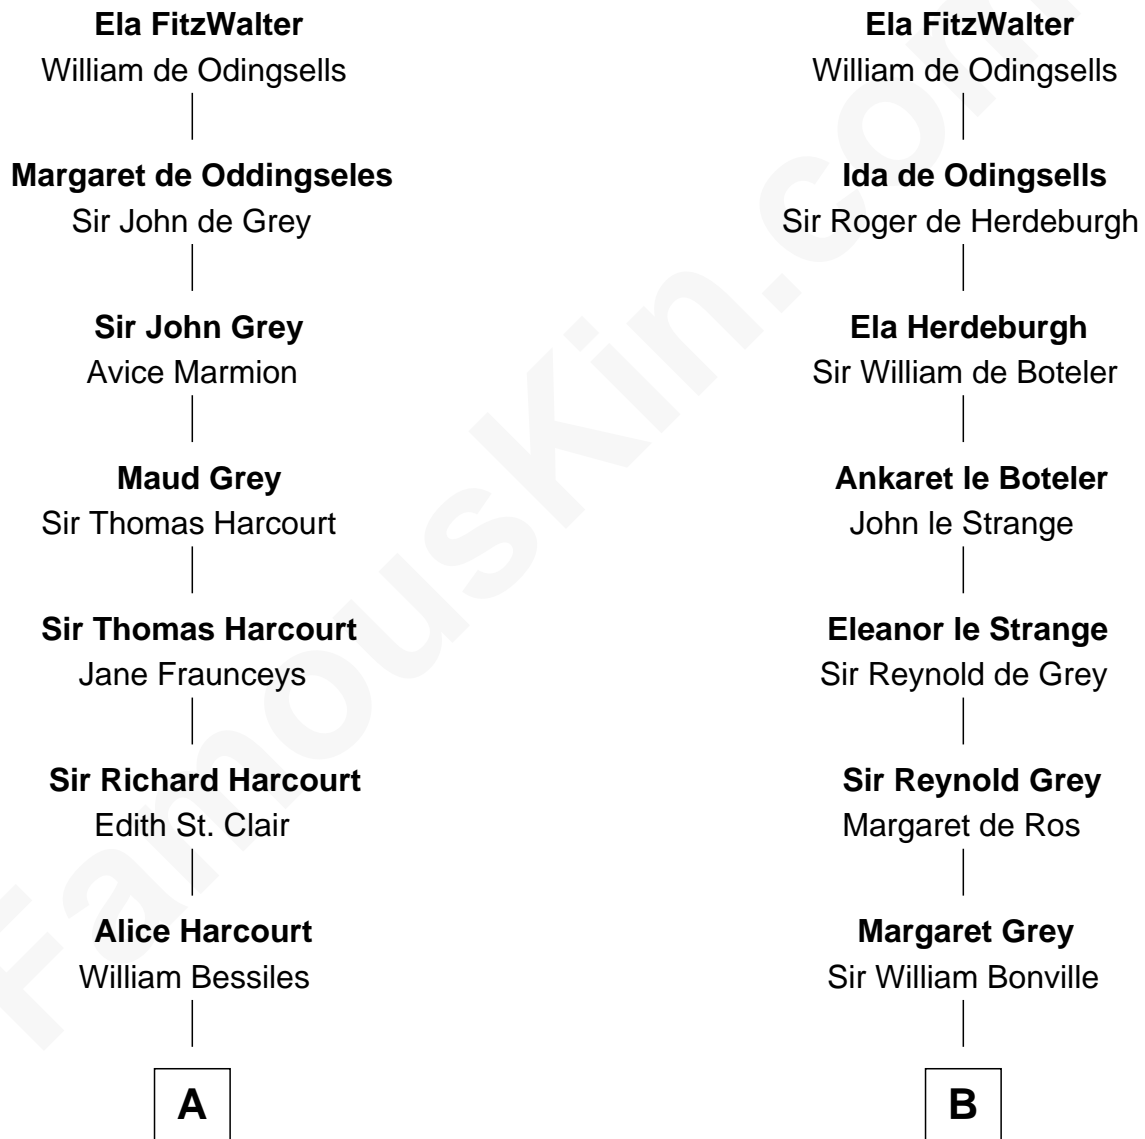

FamousKin.com Relationship Chart of

John Kerry

68th U.S. Secretary of State

17th cousin 3 times removed of

George Washington

1st U.S. President

Sir Walter FitzRobert

Ida Longespee

C

Robert Charles Winthrop

Elizabeth Mason

Margaret Tyndal Winthrop

James Grant Forbes

Rosemary Isabel Forbes

Richard John Kerry

John Kerry

68th U.S. Secretary of State

FamousKin.com