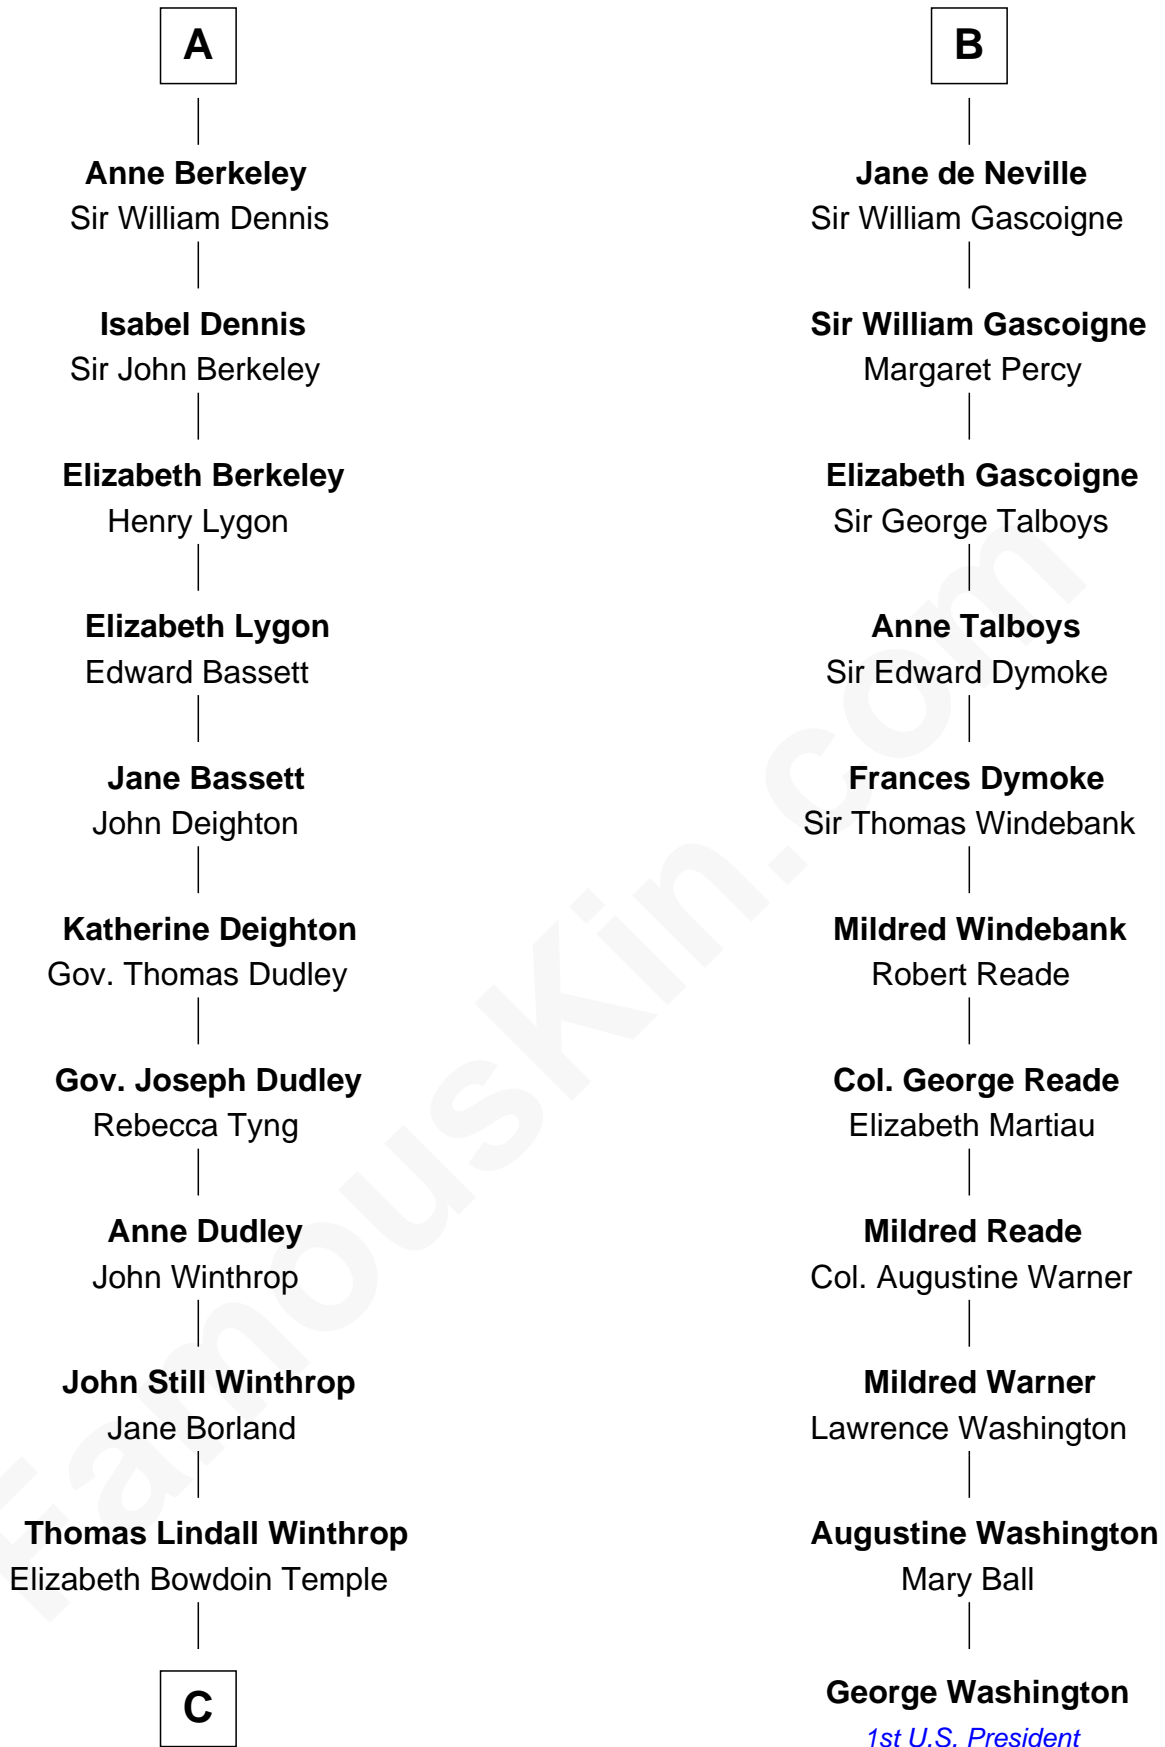

FamousKin.com

Relationship Chart of

John Kerry

68th U.S. Secretary of State

17th cousin 4 times removed of

George Washington
1st U.S. President

Sir Humphrey de Bohun
Eleanor de Braiose

C

Robert Charles Winthrop
Elizabeth Cabot Blanchard

Robert Charles Winthrop
Elizabeth Mason

Margaret Tyndal Winthrop
James Grant Forbes

Rosemary Isabel Forbes
Richard John Kerry

John Kerry
68th U.S. Secretary of State