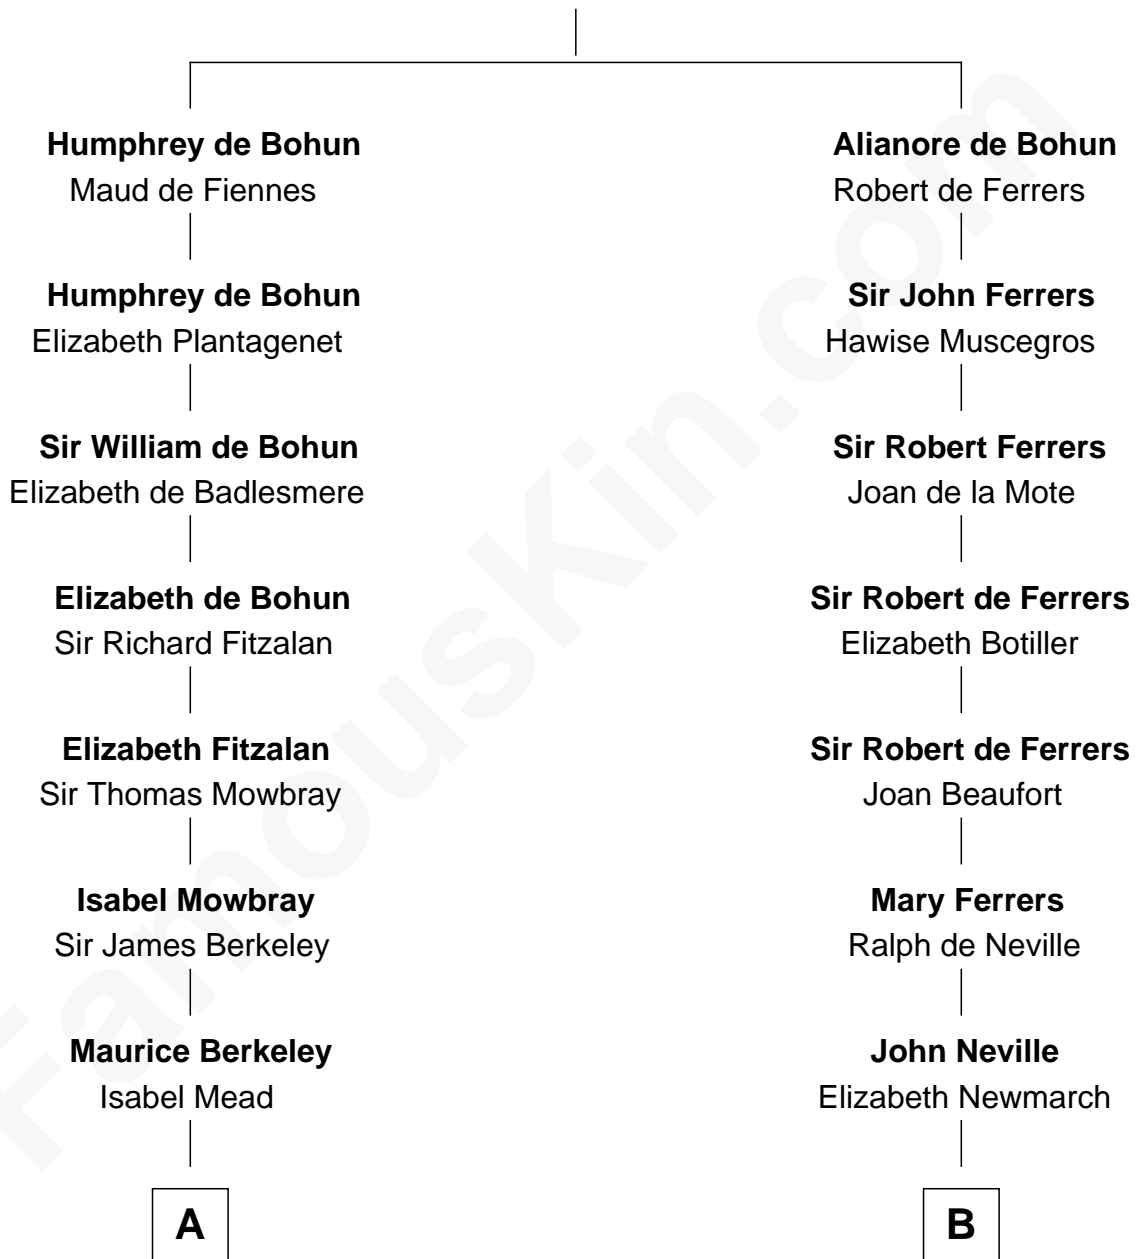

FamousKin.com

Relationship Chart of

John Kerry

68th U.S. Secretary of State

17th cousin 4 times removed of

George Washington
1st U.S. President

Sir Humphrey de Bohun
Eleanor de Braiose

C

Robert Charles Winthrop
Elizabeth Cabot Blanchard

Robert Charles Winthrop
Elizabeth Mason

Margaret Tyndal Winthrop
James Grant Forbes

Rosemary Isabel Forbes
Richard John Kerry

John Kerry
68th U.S. Secretary of State