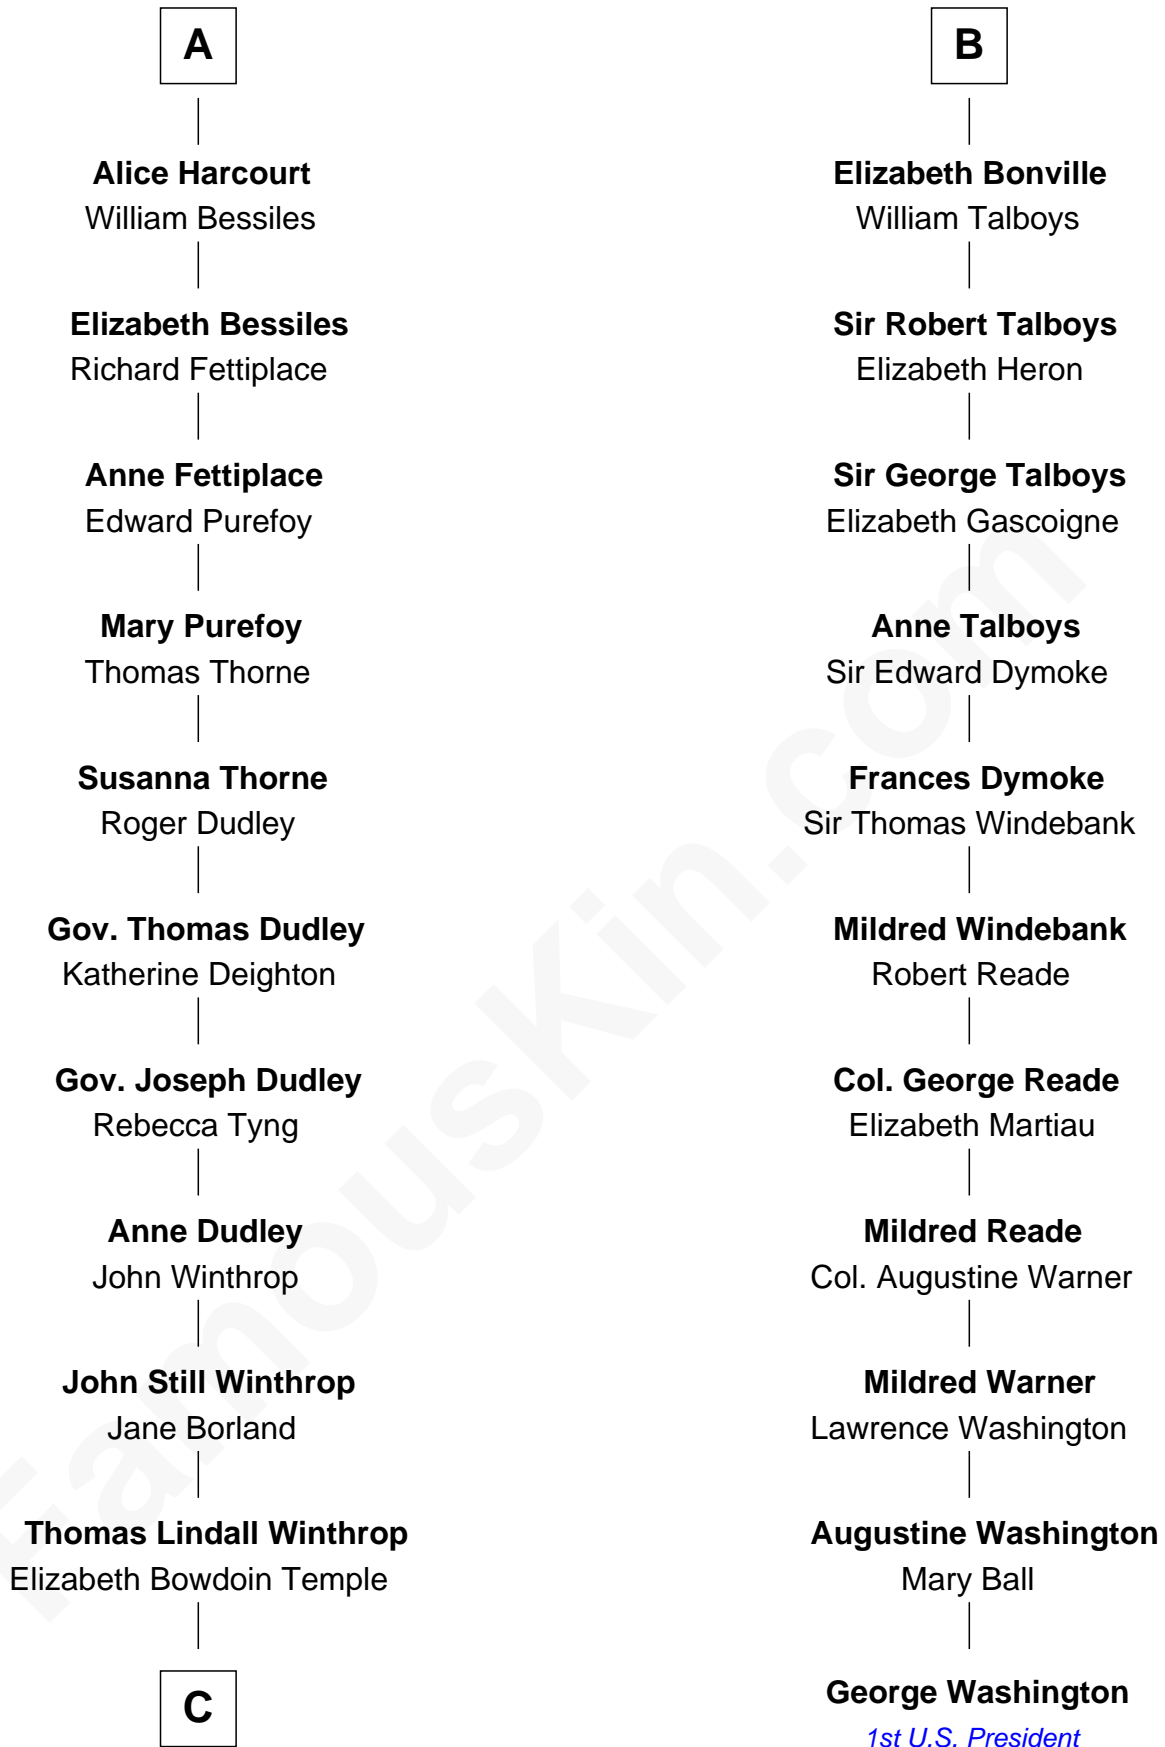

FamousKin.com

Relationship Chart of

John Kerry

68th U.S. Secretary of State

17th cousin 4 times removed of

George Washington
1st U.S. President

Sir William de Hastings
Margaret le Bigod

Hillary de Hastings
Sir William de Harcourt

Sir Richard de Harcourt
Margaret Beke

Sir John de Harcourt
Eleanor la Zouche

Sir William de Harcourt
Joan de Grey

Sir Thomas Harcourt
Maud Grey

Sir Thomas Harcourt
Jane Fraunceys

Sir Richard Harcourt
Edith St. Clair

A

Sir Henry de Hastings
Ada of Huntingdon

Sir Henry de Hastings
Joan de Cantilupe

Sir John de Hastings
Isabel de Valence

Elizabeth de Hastings
Sir Roger de Grey

Sir Reynold de Grey
Eleanor le Strange

Sir Reynold Grey
Margaret de Ros

Margaret Grey
Sir William Bonville

B

C

Robert Charles Winthrop
Elizabeth Cabot Blanchard

Robert Charles Winthrop
Elizabeth Mason

Margaret Tyndal Winthrop
James Grant Forbes

Rosemary Isabel Forbes
Richard John Kerry