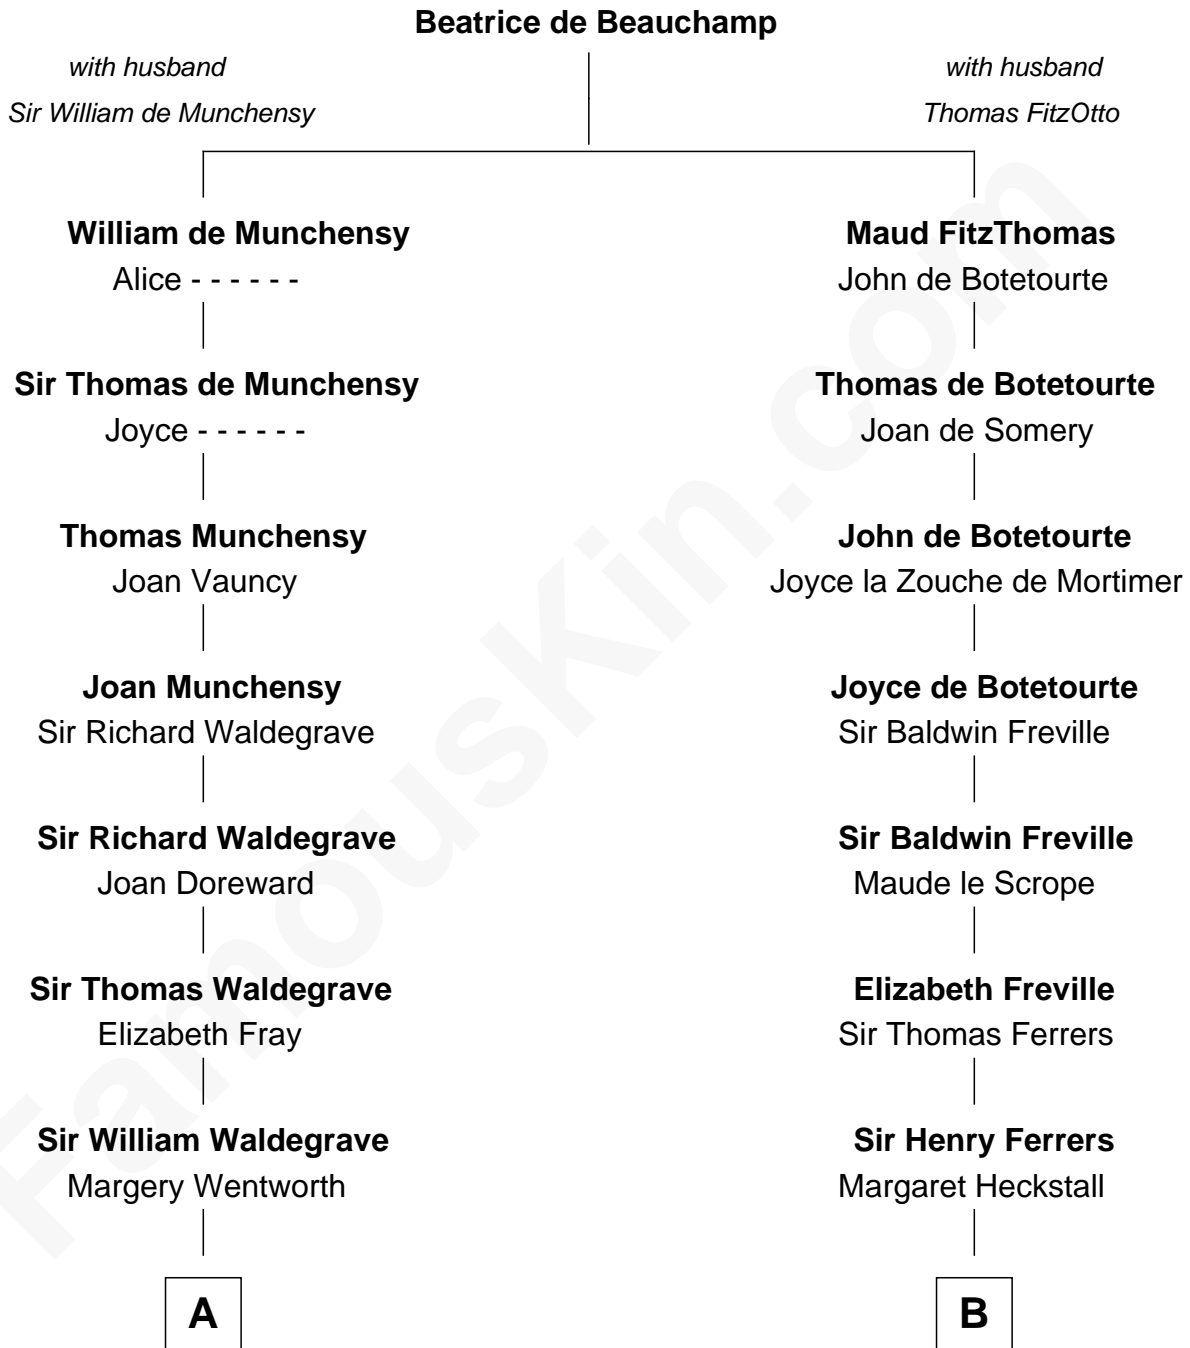

FamousKin.com Relationship Chart of

John Kerry

68th U.S. Secretary of State

18th cousin 3 times removed of

Hetty Green

"The Witch of Wall Street"

C

Sarah Ellen Francis
Robert Means Mason

Elizabeth Mason
Robert Charles Winthrop

Margaret Tyndal Winthrop
James Grant Forbes

Rosemary Isabel Forbes
Richard John Kerry

John Kerry
68th U.S. Secretary of State

D

Abby Slocum Howland
Edward Mott Robinson

Hetty Green
"The Witch of Wall Street"

FamousKin.com