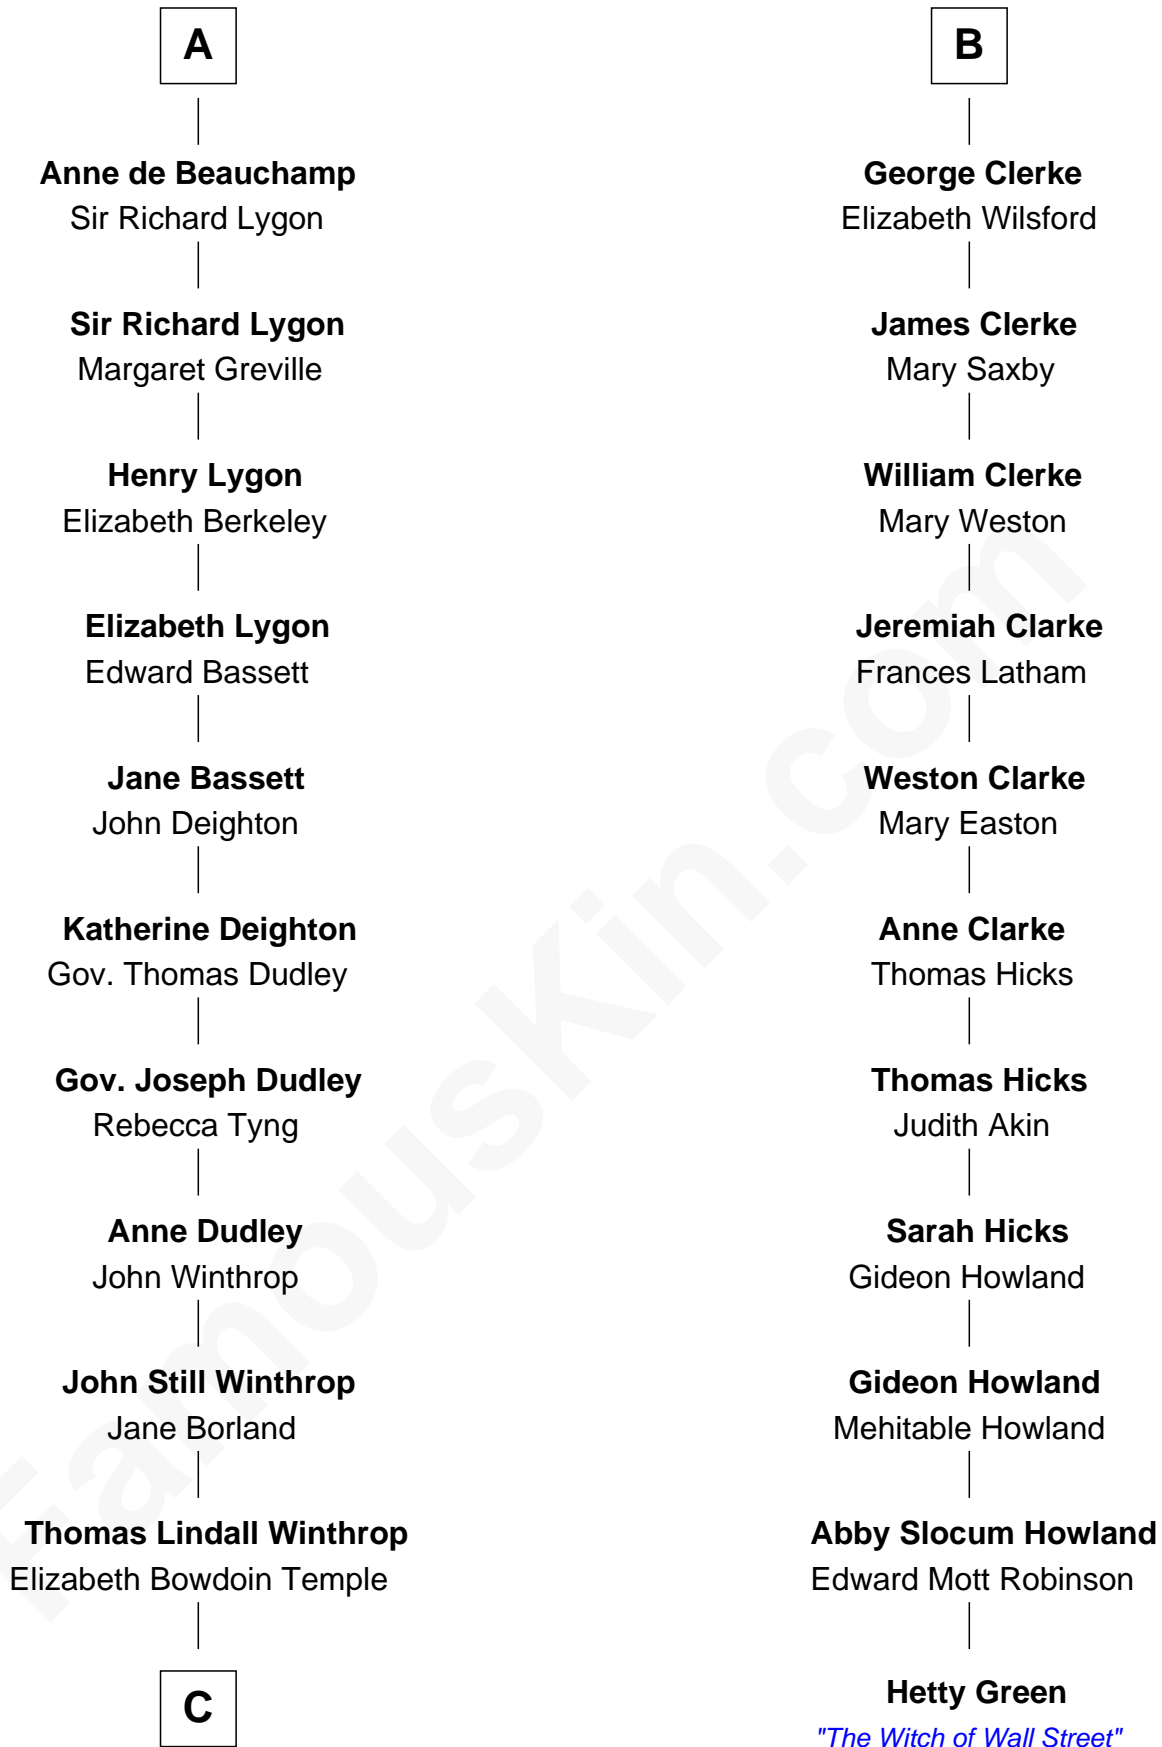

FamousKin.com Relationship Chart of

John Kerry

68th U.S. Secretary of State

17th cousin 4 times removed of

Hetty Green

"The Witch of Wall Street"

John de Botetourte

Maud FitzThomas

Ada de Botetourte
Sir John de St. Philibert

Maud de St. Philibert
Sir Warin Trussell

Maud Trussell
Sir John de Hastang

Maud de Hastang
Ralph Stafford

Sir Humphrey Stafford
Elizabeth Burdet

Sir Humphrey Stafford
Eleanor Aylesbury

Elizabeth Stafford
Sir Richard de Beauchamp

A

Thomas de Botetourte

Joan de Somery

John de Botetourte
Joyce la Zouche de Mortimer

Joyce de Botetourte
Sir Baldwin Freville

Sir Baldwin Freville
Maude le Scrope

Elizabeth Freville
Sir Thomas Ferrers

Sir Henry Ferrers
Margaret Heckstall

Elizabeth Ferrers
James Clerke

B

C

Robert Charles Winthrop
Elizabeth Cabot Blanchard

Robert Charles Winthrop
Elizabeth Mason

Margaret Tyndal Winthrop
James Grant Forbes