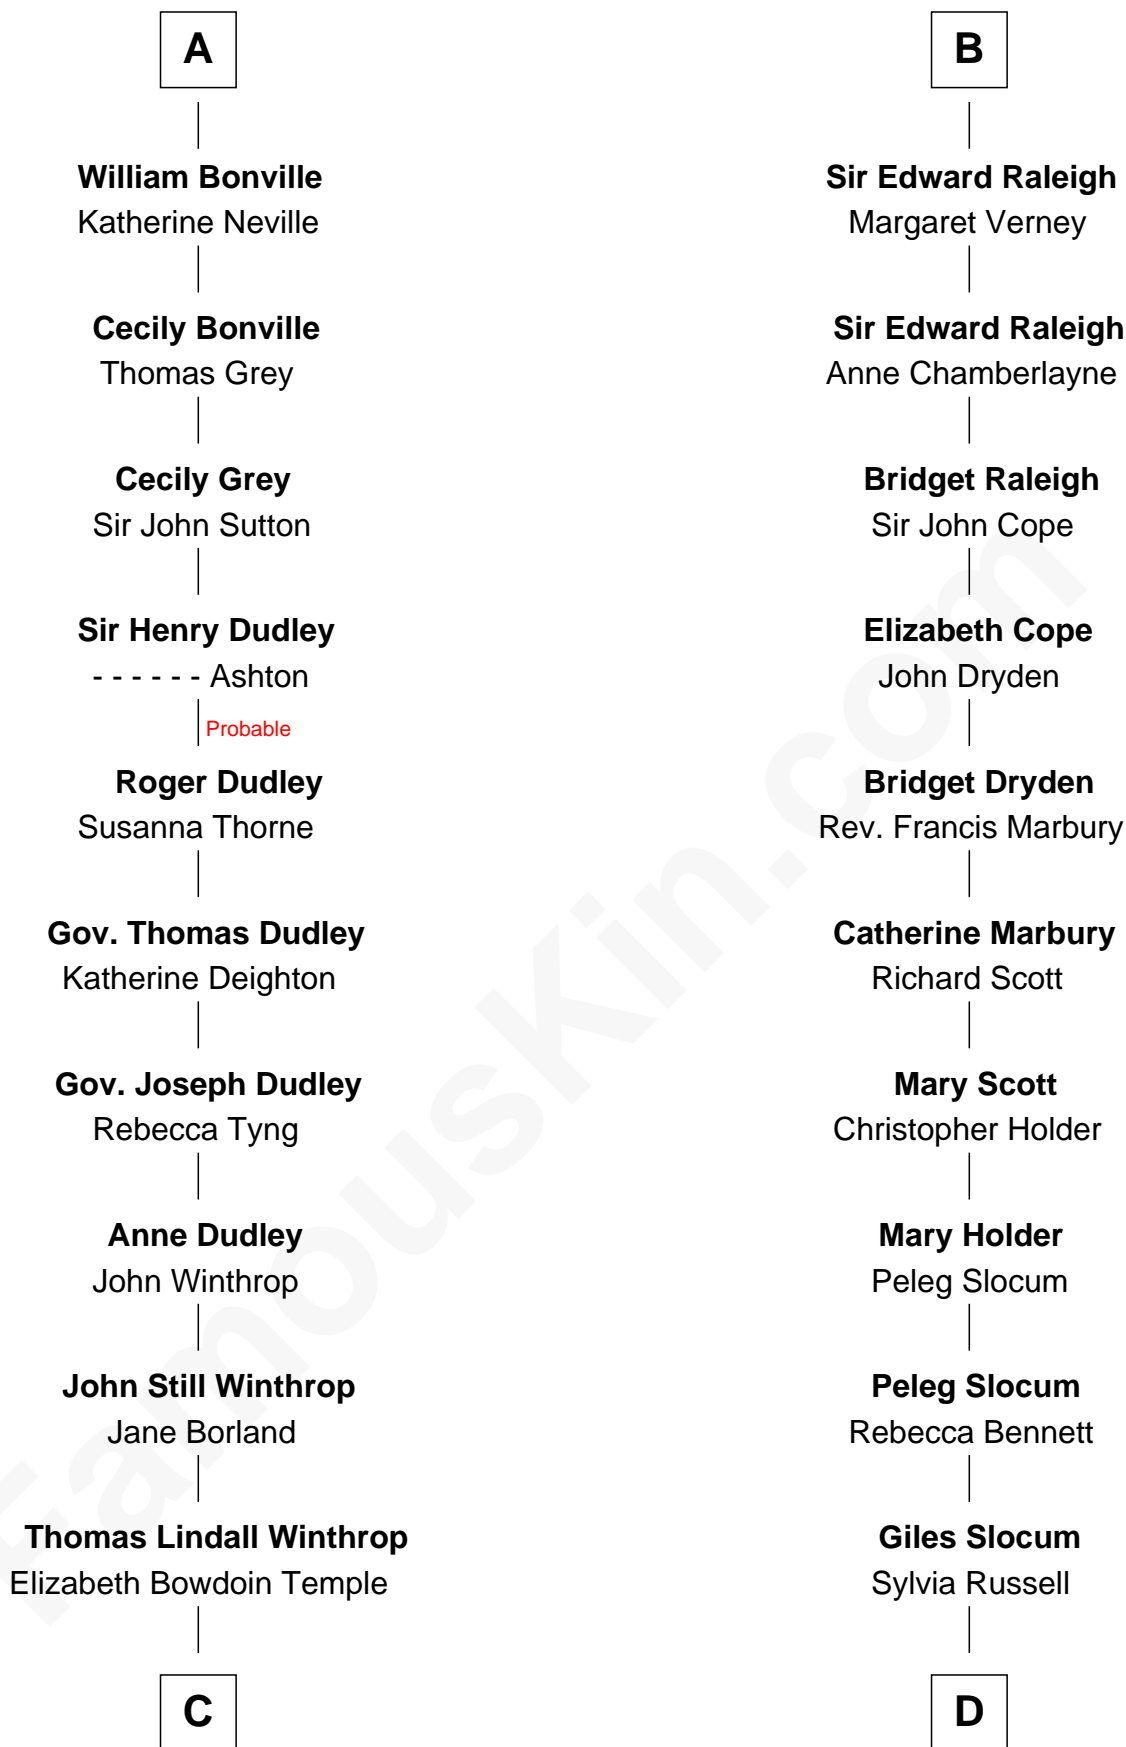

# FamousKin.com Relationship Chart of

**John Kerry**

*68th U.S. Secretary of State*

20th cousin 1 time removed of

**Hetty Green**

*"The Witch of Wall Street"*

**Ralph Basset**  
Margaret de Somery

**C**

**Robert Charles Winthrop**  
Elizabeth Cabot Blanchard

**Robert Charles Winthrop**  
Elizabeth Mason

**Margaret Tyndal Winthrop**  
James Grant Forbes

**Rosemary Isabel Forbes**  
Richard John Kerry

**John Kerry**  
*68th U.S. Secretary of State*

**D**

**Abigail Slocum**  
Isaac Howland

**Mehitable Howland**  
Gideon Howland

**Abby Slocum Howland**  
Edward Mott Robinson

**Hetty Green**  
*"The Witch of Wall Street"*

FamousKin.com