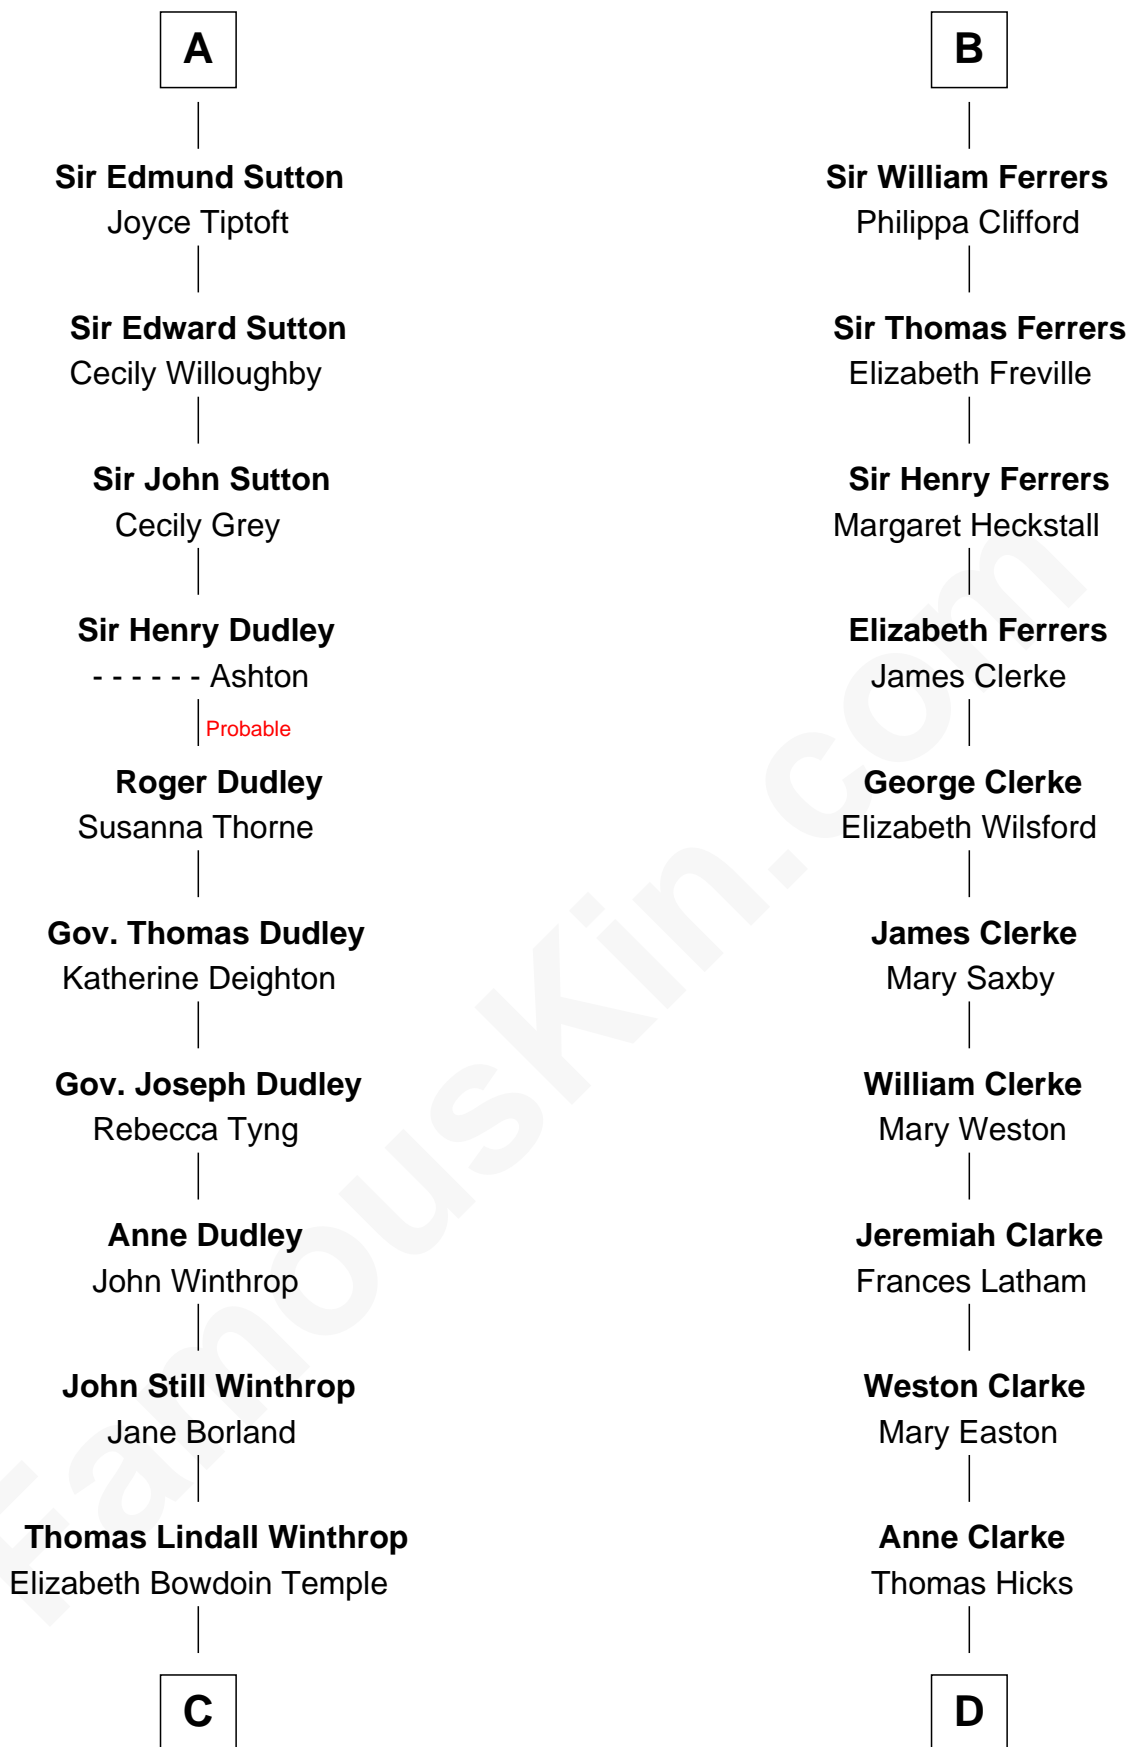

# FamousKin.com Relationship Chart of

**John Kerry**

68th U.S. Secretary of State

21st cousin of

**Hetty Green**

"The Witch of Wall Street"

## John, King of England

**C**

**Robert Charles Winthrop**  
Elizabeth Cabot Blanchard

**Robert Charles Winthrop**  
Elizabeth Mason

**Margaret Tyndal Winthrop**  
James Grant Forbes

**Rosemary Isabel Forbes**  
Richard John Kerry

**John Kerry**  
*68th U.S. Secretary of State*

**D**

**Thomas Hicks**  
Judith Akin

**Sarah Hicks**  
Gideon Howland

**Gideon Howland**  
Mehitable Howland

**Abby Slocum Howland**  
Edward Mott Robinson

**Hetty Green**  
*"The Witch of Wall Street"*