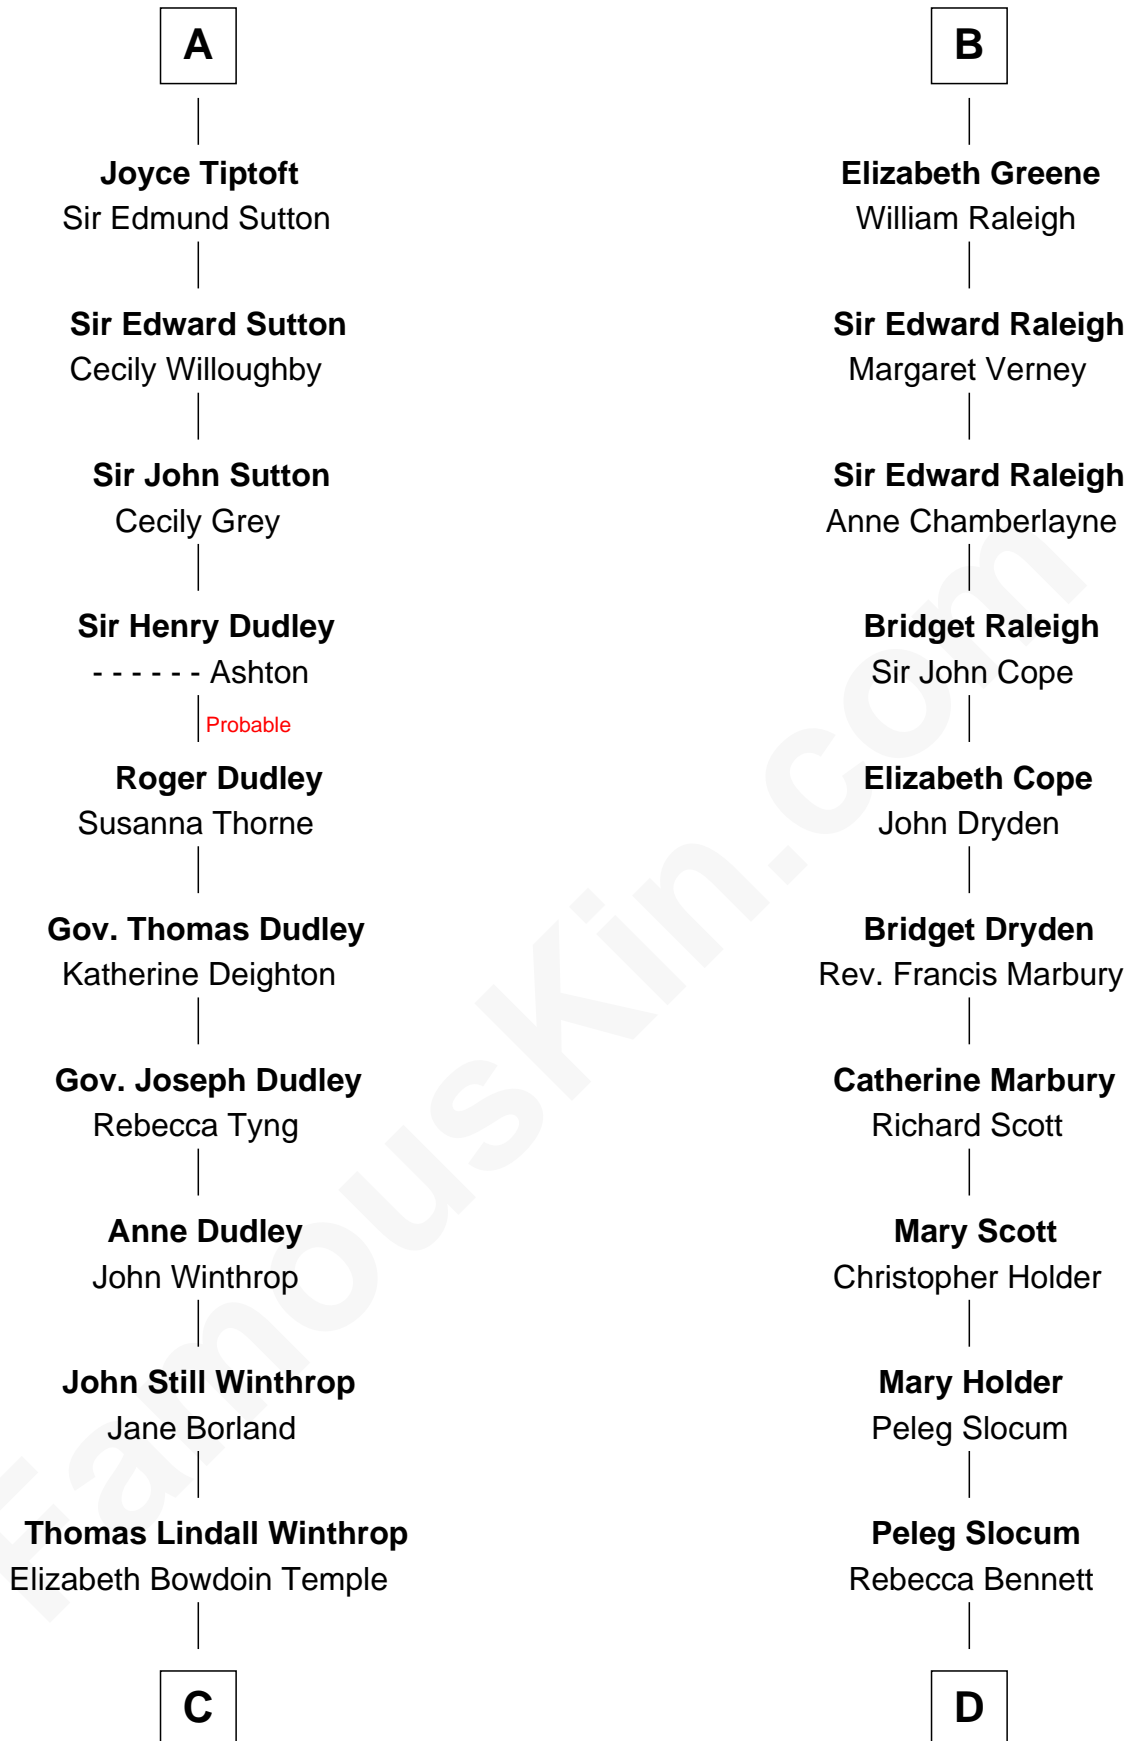

FamousKin.com Relationship Chart of

John Kerry

68th U.S. Secretary of State

21st cousin of

Hetty Green

"The Witch of Wall Street"

Sir John FitzGeoffrey

Isabel le Bigod

C

Robert Charles Winthrop
Elizabeth Cabot Blanchard

Robert Charles Winthrop
Elizabeth Mason

Margaret Tyndal Winthrop
James Grant Forbes

Rosemary Isabel Forbes
Richard John Kerry

John Kerry
68th U.S. Secretary of State

D

Giles Slocum
Sylvia Russell

Abigail Slocum
Isaac Howland

Mehitable Howland
Gideon Howland

Abby Slocum Howland
Edward Mott Robinson

Hetty Green
"The Witch of Wall Street"