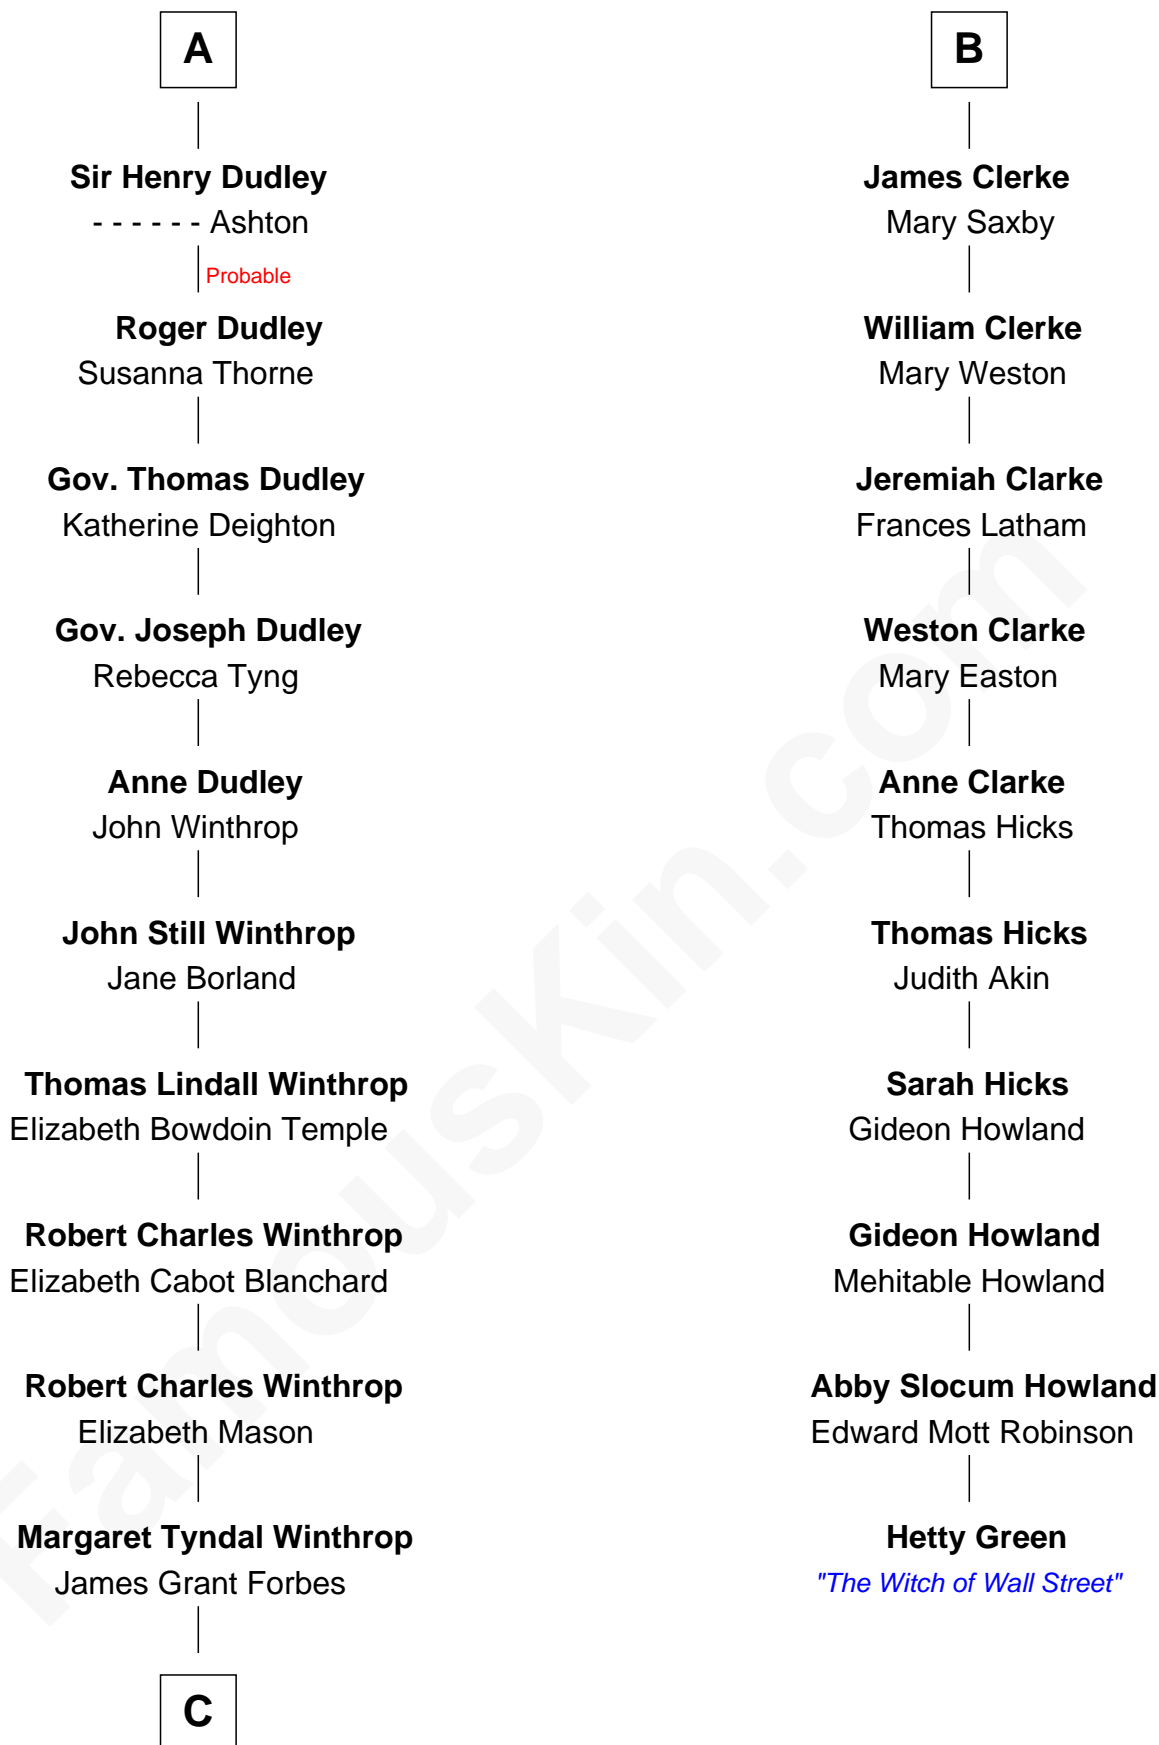

# FamousKin.com Relationship Chart of

**John Kerry**

*68th U.S. Secretary of State*

16th cousin 2 times removed of

**Hetty Green**

*"The Witch of Wall Street"*

**Sir William de Ros**  
Margery de Badlesmere

**Thomas de Ros**  
Beatrice de Stafford

**Margaret de Ros**  
Sir Reynold Grey

**Margaret Grey**  
Sir William Bonville

**William Bonville**  
Elizabeth Harington

**William Bonville**  
Katherine Neville

**Cecily Bonville**  
Thomas Grey

**Cecily Grey**  
Sir John Sutton

**A**

**Maud de Roos**  
John de Welles

**Margery de Welles**  
Stephen le Scrope

**Maude le Scrope**  
Sir Baldwin Freville

**Elizabeth Freville**  
Sir Thomas Ferrers

**Sir Henry Ferrers**  
Margaret Heckstall

**Elizabeth Ferrers**  
James Clerke

**George Clerke**  
Elizabeth Wilsford

**B**

**C**

—  
**Rosemary Isabel Forbes**

Richard John Kerry

—  
**John Kerry**