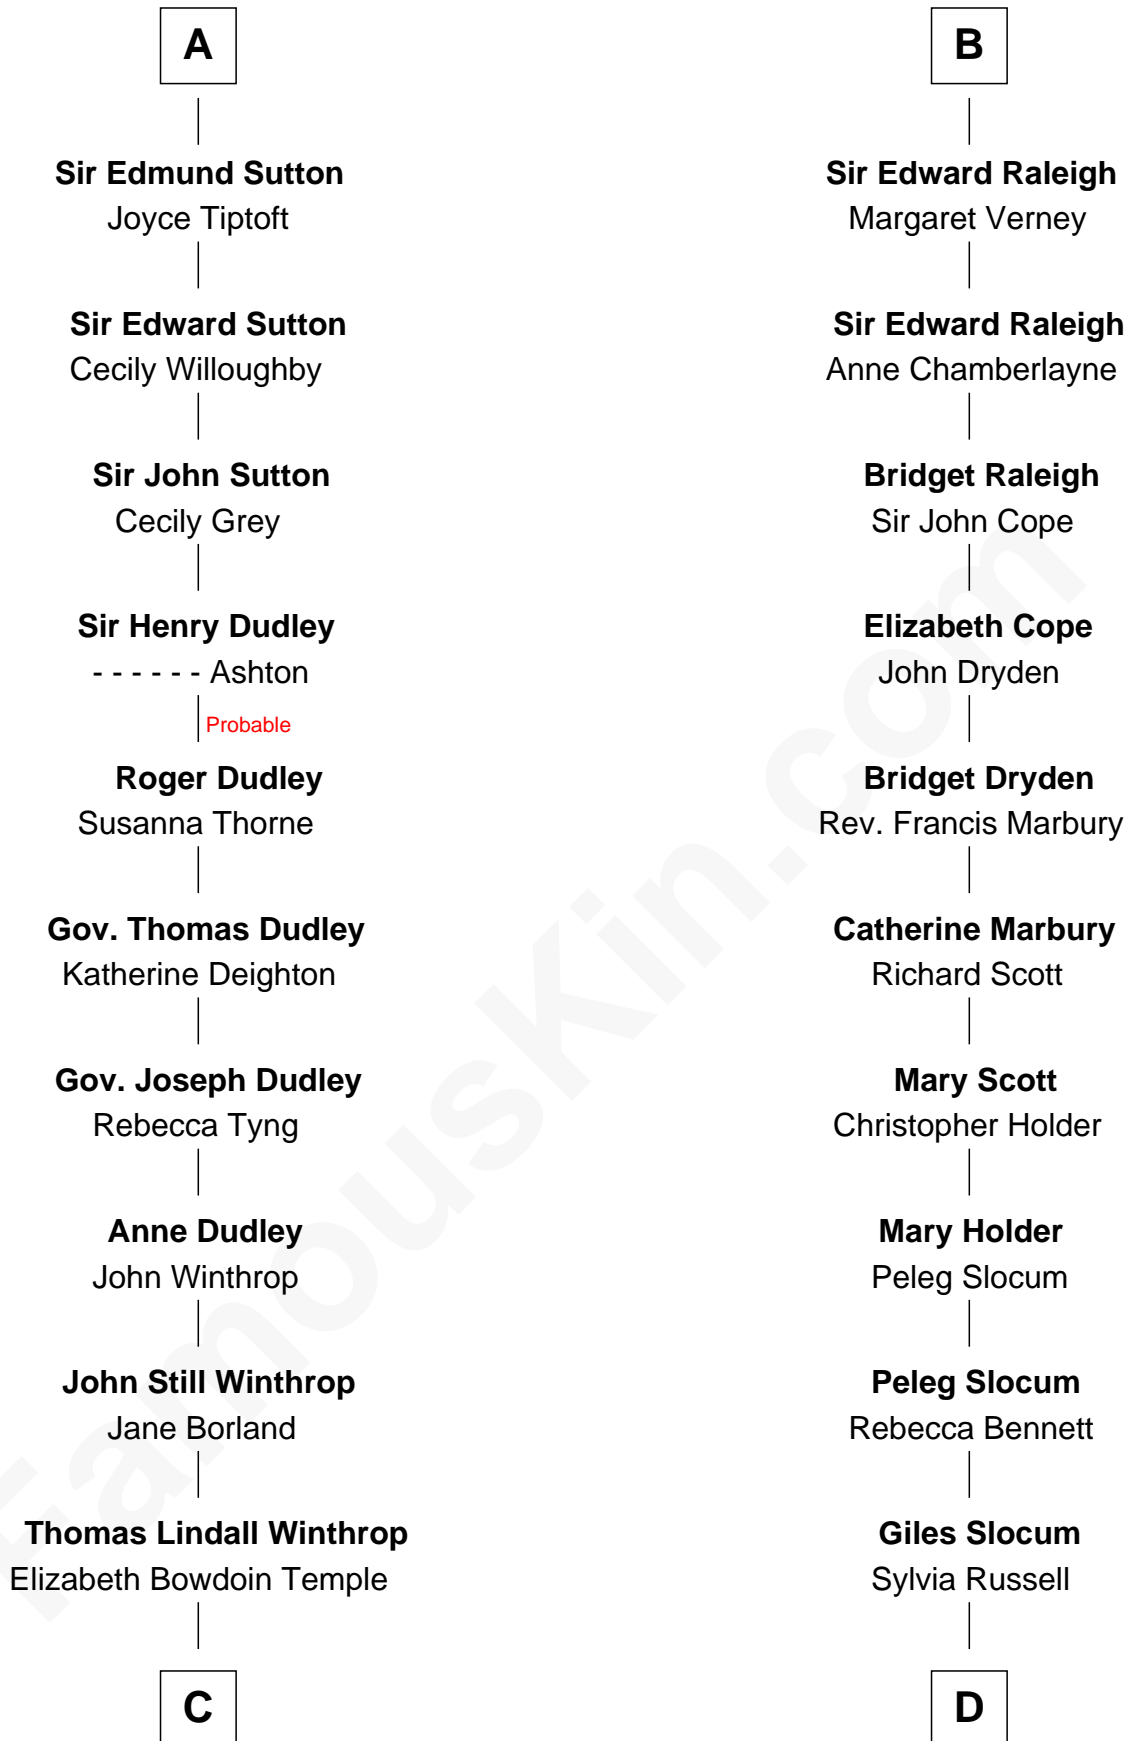

FamousKin.com Relationship Chart of

John Kerry

68th U.S. Secretary of State

20th cousin 1 time removed of

Hetty Green

"The Witch of Wall Street"

Sir Hugh le Despencer

Aveline Basset

Isabella de Beauchamp

Hugh le Despencer

Eleanor de Clare

Sir Edward le Despencer

Anne de Ferrers

Edward Despencer

Elizabeth Burghersh

Margaret Despencer

Robert de Ferrers

Phillippa Ferrers

Sir Thomas Greene

Elizabeth Greene

William Raleigh

B

C

Robert Charles Winthrop
Elizabeth Cabot Blanchard

Robert Charles Winthrop
Elizabeth Mason

Margaret Tyndal Winthrop
James Grant Forbes

Rosemary Isabel Forbes
Richard John Kerry

John Kerry
68th U.S. Secretary of State

D

Abigail Slocum
Isaac Howland

Mehitable Howland
Gideon Howland