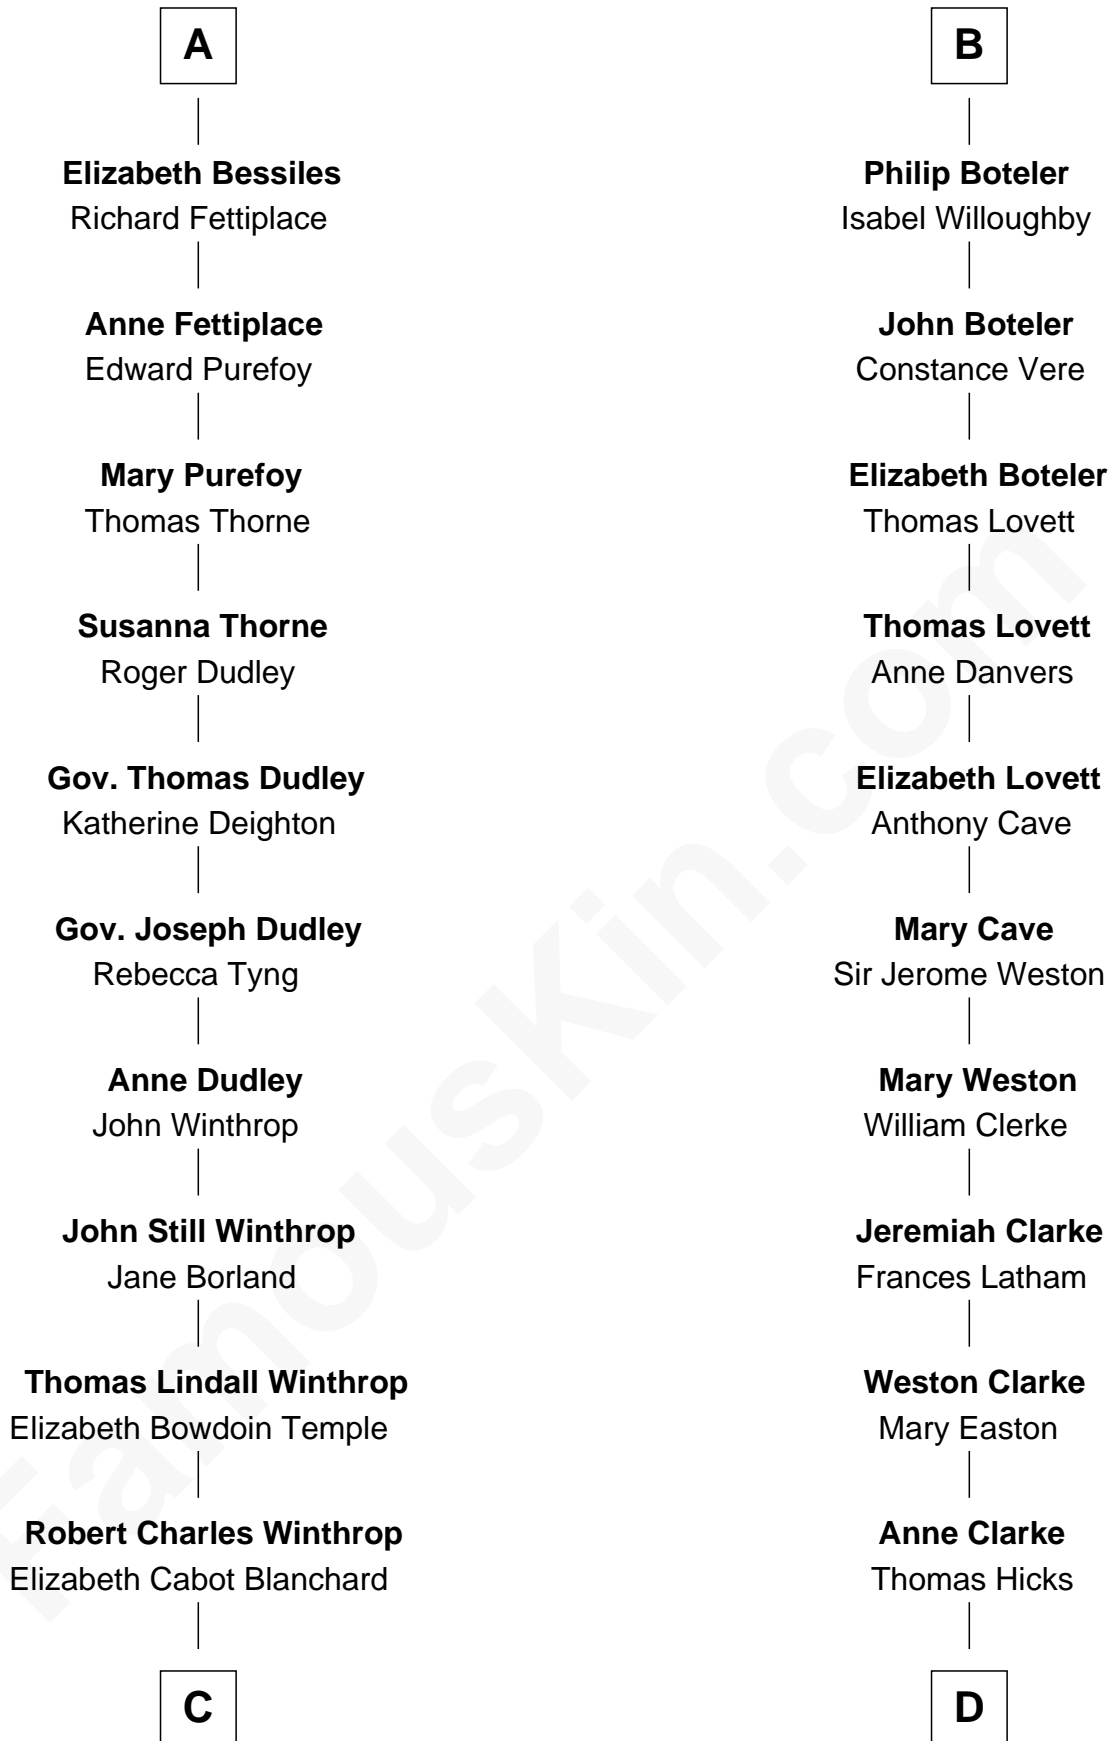

# FamousKin.com Relationship Chart of

**John Kerry**

*68th U.S. Secretary of State*

20th cousin 1 time removed of

**Hetty Green**

*"The Witch of Wall Street"*

**Sir Walter FitzRobert**

Ida Longespee

**C**

**Robert Charles Winthrop**

Elizabeth Mason

**Margaret Tyndal Winthrop**

James Grant Forbes

**Rosemary Isabel Forbes**

Richard John Kerry

**John Kerry**

**Abby Slocum Howland**

Edward Mott Robinson

**Hetty Green**

*"The Witch of Wall Street"*