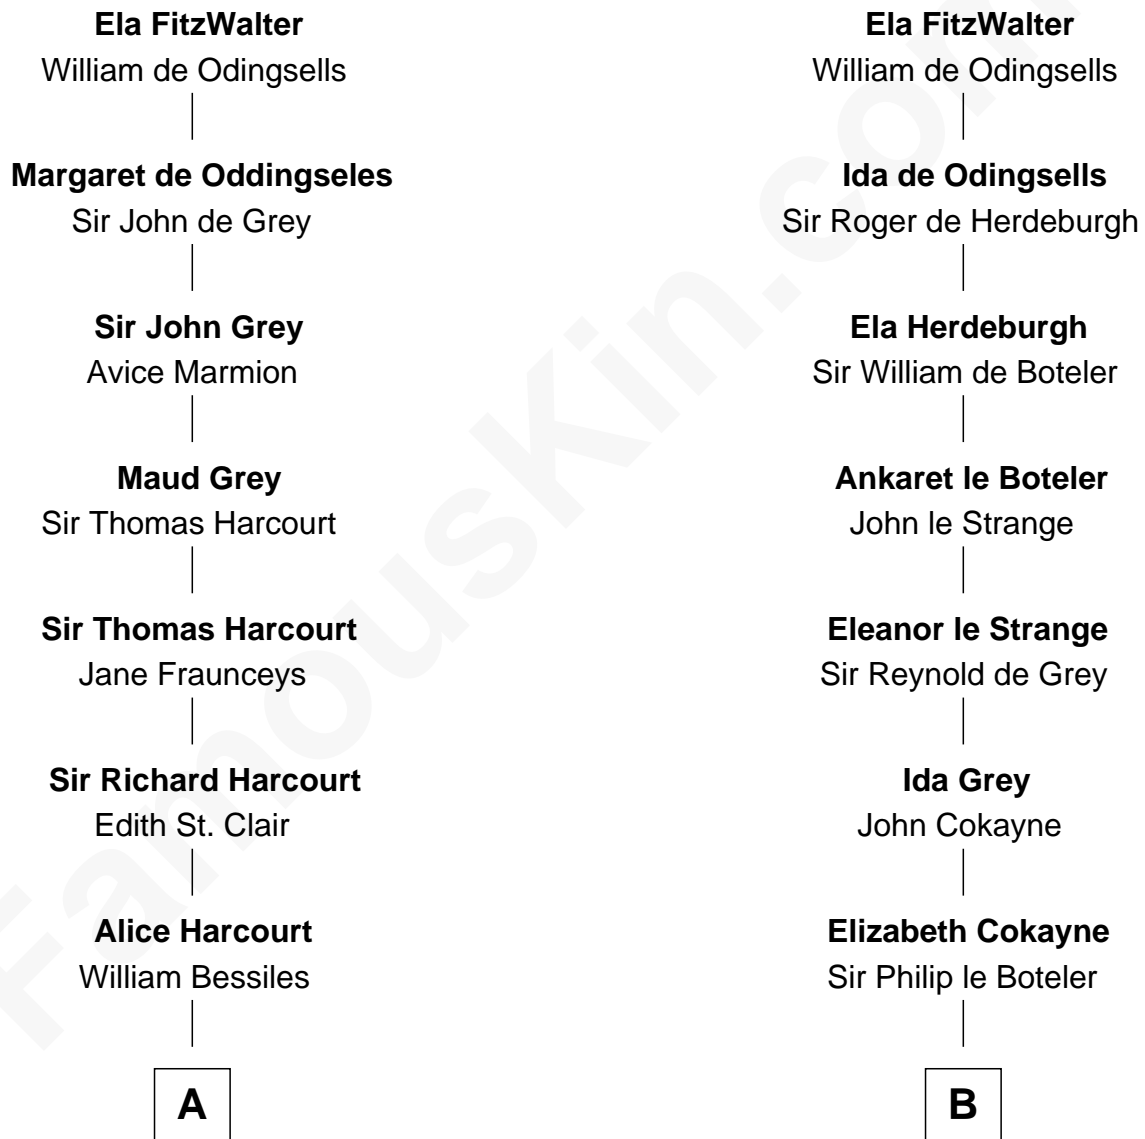

# FamousKin.com Relationship Chart of

**John Kerry**

*68th U.S. Secretary of State*

20th cousin 1 time removed of

**Hetty Green**

*"The Witch of Wall Street"*

**Sir Walter FitzRobert**

Ida Longespee

**C**

**Robert Charles Winthrop**

Elizabeth Mason

**Margaret Tyndal Winthrop**

James Grant Forbes

**Rosemary Isabel Forbes**

Richard John Kerry

**John Kerry**

**Abby Slocum Howland**

Edward Mott Robinson

**Hetty Green**

*"The Witch of Wall Street"*