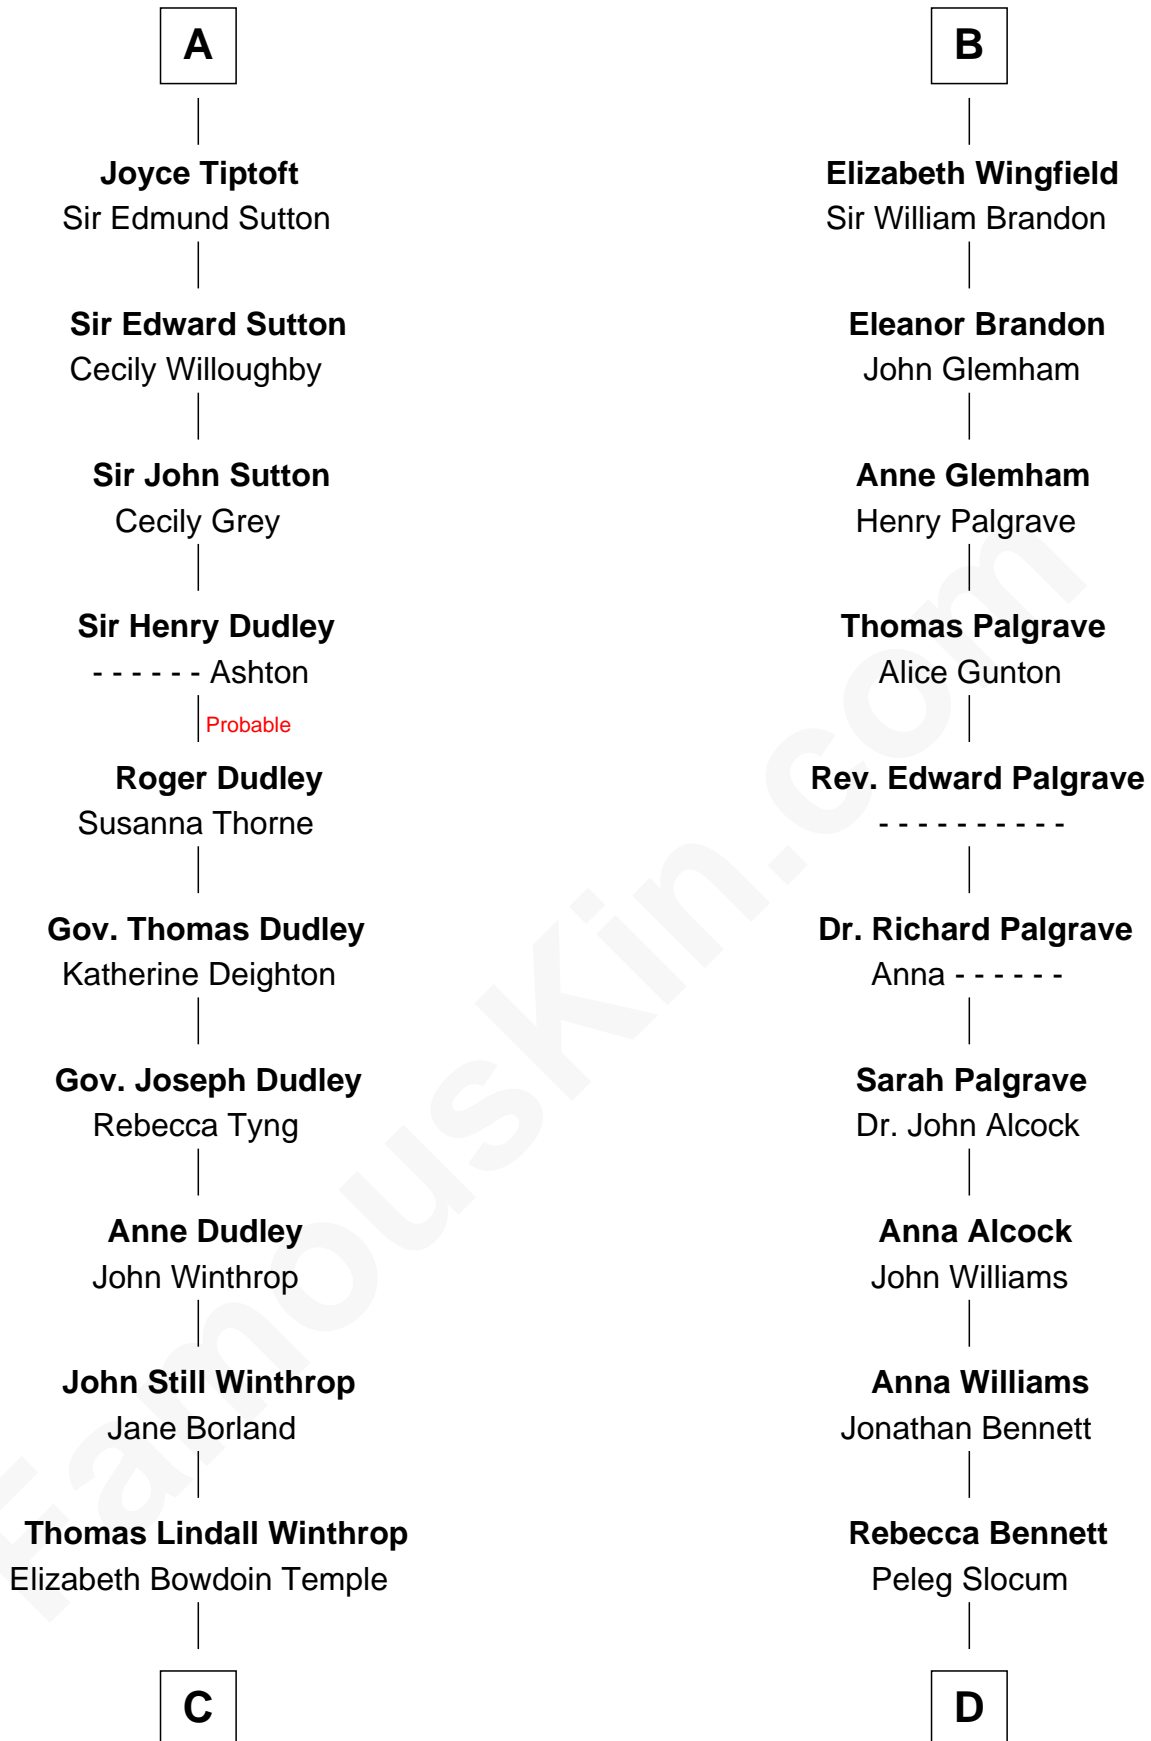

FamousKin.com Relationship Chart of

John Kerry

68th U.S. Secretary of State

21st cousin of

Hetty Green

"The Witch of Wall Street"

Henry II, Duke of Brabant
Marie of Hohenstaufen

Matilda of Brabant
Robert I, Count of Artois

Blanche of Artois
Edmund Plantagenet

Henry Plantagenet
Maud de Chaworth

Eleanor Plantagenet
Richard Fitzalan

Alice Fitzalan
Sir Thomas de Holand

Eleanor Holand
Edward Cherleton

Joyce Cherleton
Sir John Tiptoft

A

Matilda of Brabant
Robert I, Count of Artois

Blanche of Artois
Edmund Plantagenet

Henry Plantagenet
Maud de Chaworth

Eleanor Plantagenet
Richard Fitzalan

Sir Richard Fitzalan
Elizabeth de Bohun

Elizabeth Fitzalan
Sir Robert Goushill

Elizabeth Goushill
Sir Robert Wingfield

B

C

Robert Charles Winthrop
Elizabeth Cabot Blanchard

Robert Charles Winthrop
Elizabeth Mason

Margaret Tyndal Winthrop
James Grant Forbes

Rosemary Isabel Forbes
Richard John Kerry