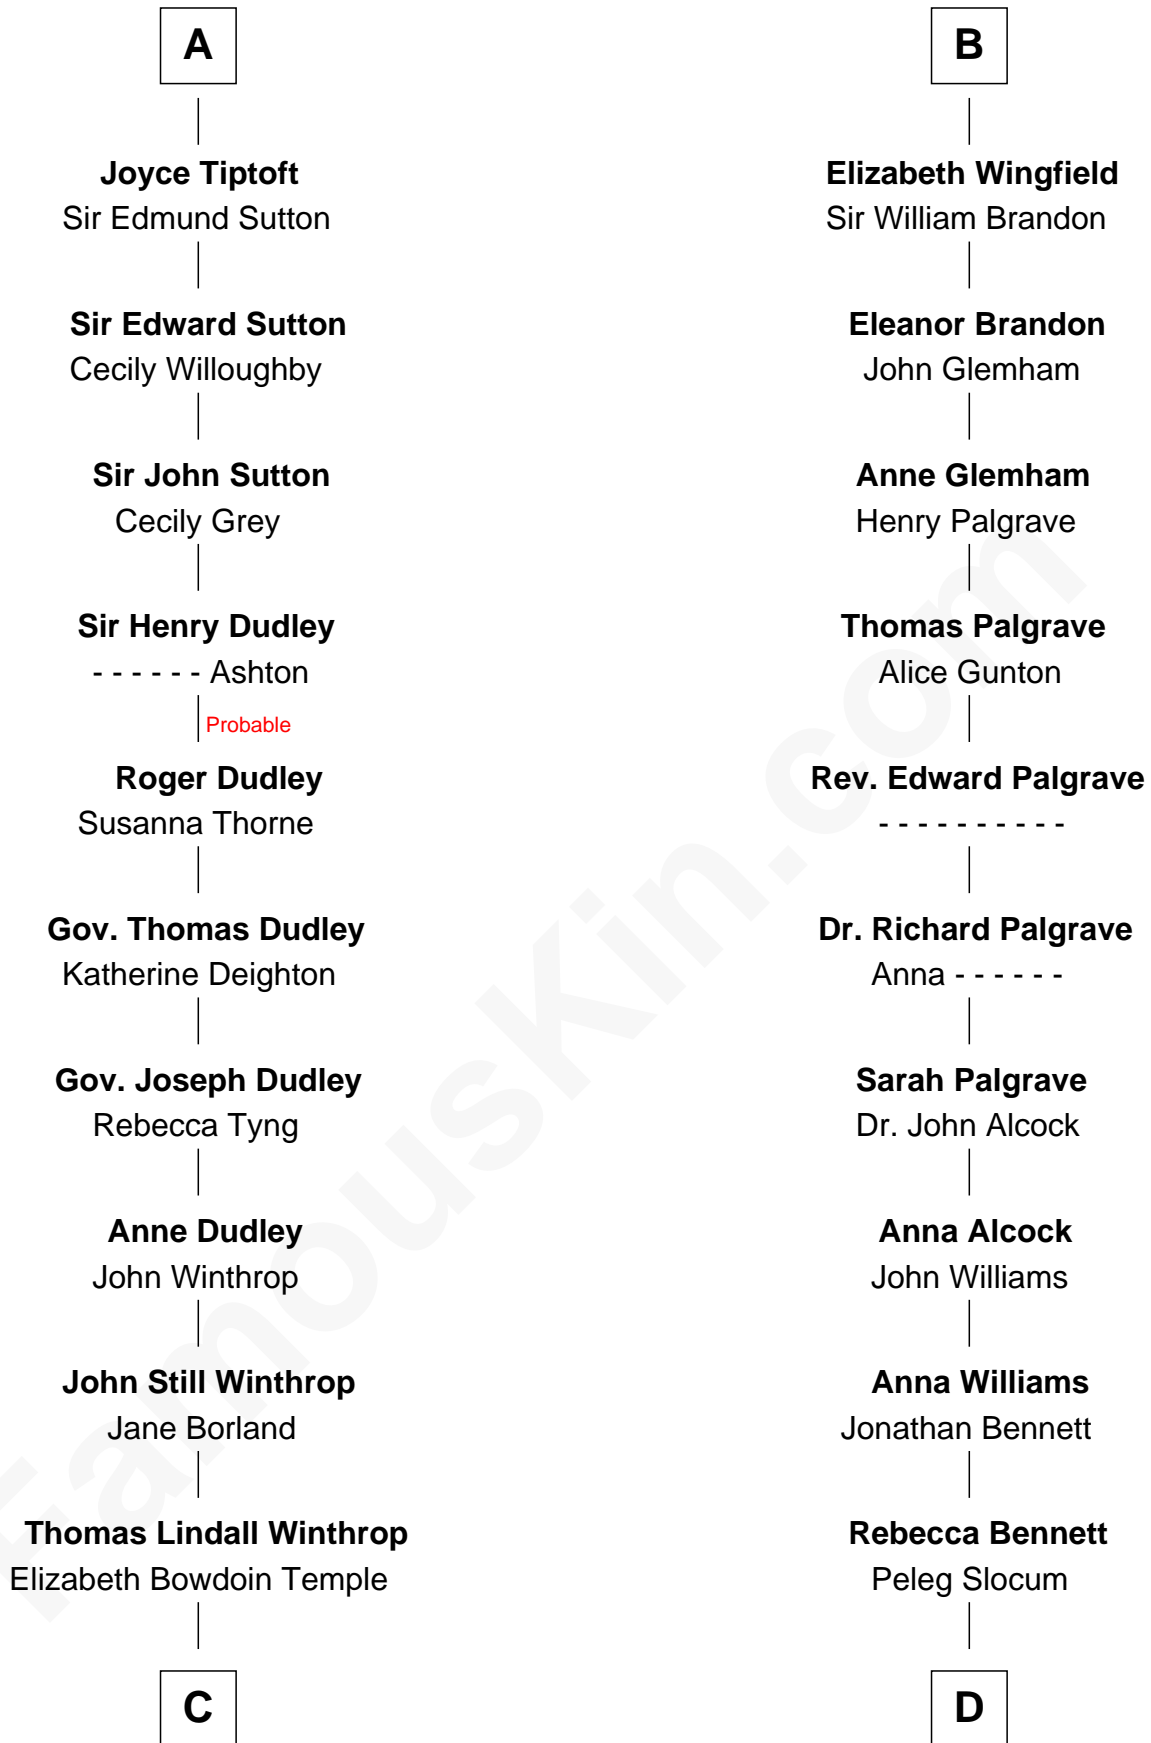

FamousKin.com Relationship Chart of

John Kerry

68th U.S. Secretary of State

21st cousin of

Hetty Green

"The Witch of Wall Street"

Louis VIII, King of France
Blanche of Castile

Robert I, Count of Artois
Matilda of Brabant

Blanche of Artois
Edmund Plantagenet

Henry Plantagenet
Maud de Chaworth

Eleanor Plantagenet
Richard Fitzalan

Alice Fitzalan
Sir Thomas de Holand

Eleanor Holand
Edward Cherleton

Joyce Cherleton
Sir John Tiptoft

A

Robert I, Count of Artois
Matilda of Brabant

Blanche of Artois
Edmund Plantagenet

Henry Plantagenet
Maud de Chaworth

Eleanor Plantagenet
Richard Fitzalan

Sir Richard Fitzalan
Elizabeth de Bohun

Elizabeth Fitzalan
Sir Robert Goushill

Elizabeth Goushill
Sir Robert Wingfield

B

C

Robert Charles Winthrop
Elizabeth Cabot Blanchard

Robert Charles Winthrop
Elizabeth Mason

Margaret Tyndal Winthrop
James Grant Forbes

Rosemary Isabel Forbes
Richard John Kerry