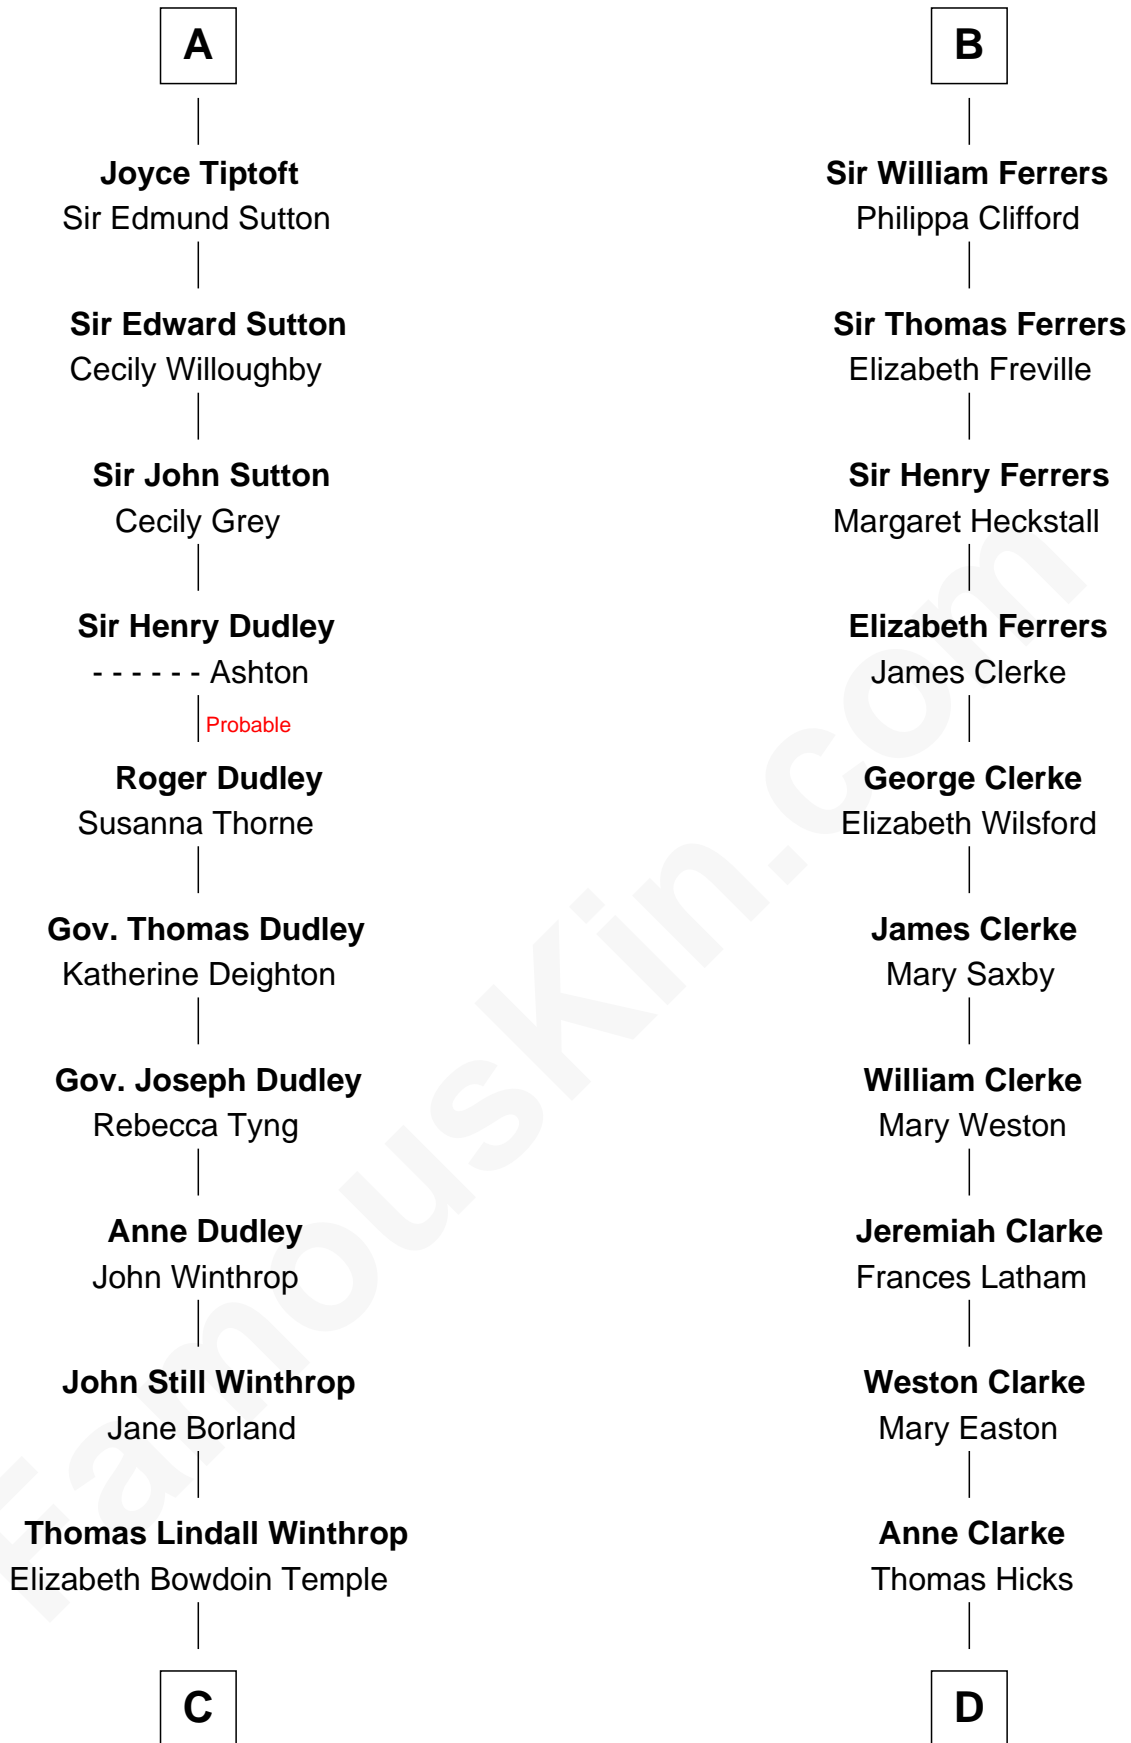

FamousKin.com Relationship Chart of

John Kerry

68th U.S. Secretary of State

21st cousin of

Hetty Green

"The Witch of Wall Street"

Ramon Berenguer IV of Provence

Beatrice of Savoy

Eleanor of Provence
Henry III, King of England

Edward I, King of England
Margaret of France

Edmund of Woodstock
Margaret Wake

Joan Plantagenet
Thomas Holand

Sir Thomas de Holand
Alice Fitzalan

Eleanor Holand
Edward Cherleton

Joyce Cherleton
Sir John Tiptoft

A

Eleanor of Provence
Henry III, King of England

Edward I, King of England
Eleanor of Castile

Joan of Acre
Sir Gilbert de Clare

Elizabeth de Clare
Sir Thebaud de Verdun

Isabel de Verdun
Henry de Ferrers

Sir William de Ferrers
Margaret de Ufford

Sir Henry de Ferrers
Joan de Poynings

B

C

Robert Charles Winthrop
Elizabeth Cabot Blanchard

Robert Charles Winthrop
Elizabeth Mason

Margaret Tyndal Winthrop
James Grant Forbes