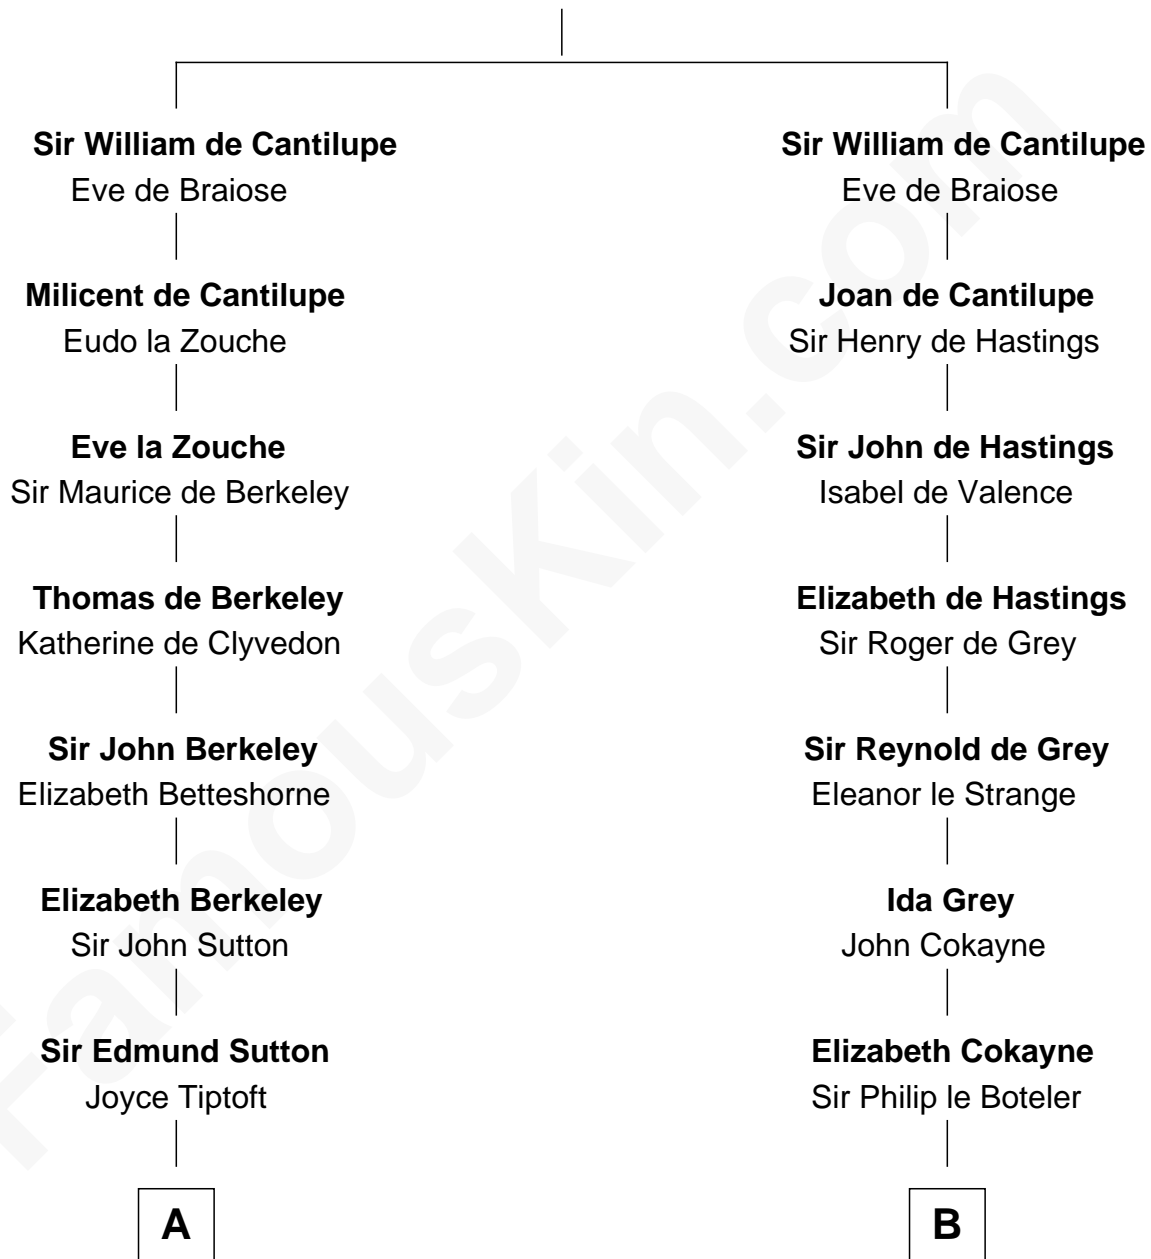

# FamousKin.com Relationship Chart of

**John Kerry**

*68th U.S. Secretary of State*

20th cousin 1 time removed of

**Hetty Green**

*"The Witch of Wall Street"*

**William de Cantilupe**

**C**

**Robert Charles Winthrop**

Elizabeth Mason

**Margaret Tyndal Winthrop**

James Grant Forbes

**Rosemary Isabel Forbes**

Richard John Kerry

**John Kerry**

*68th U.S. Secretary of State*

Edward Mott Robinson

**Hetty Green**

*"The Witch of Wall Street"*