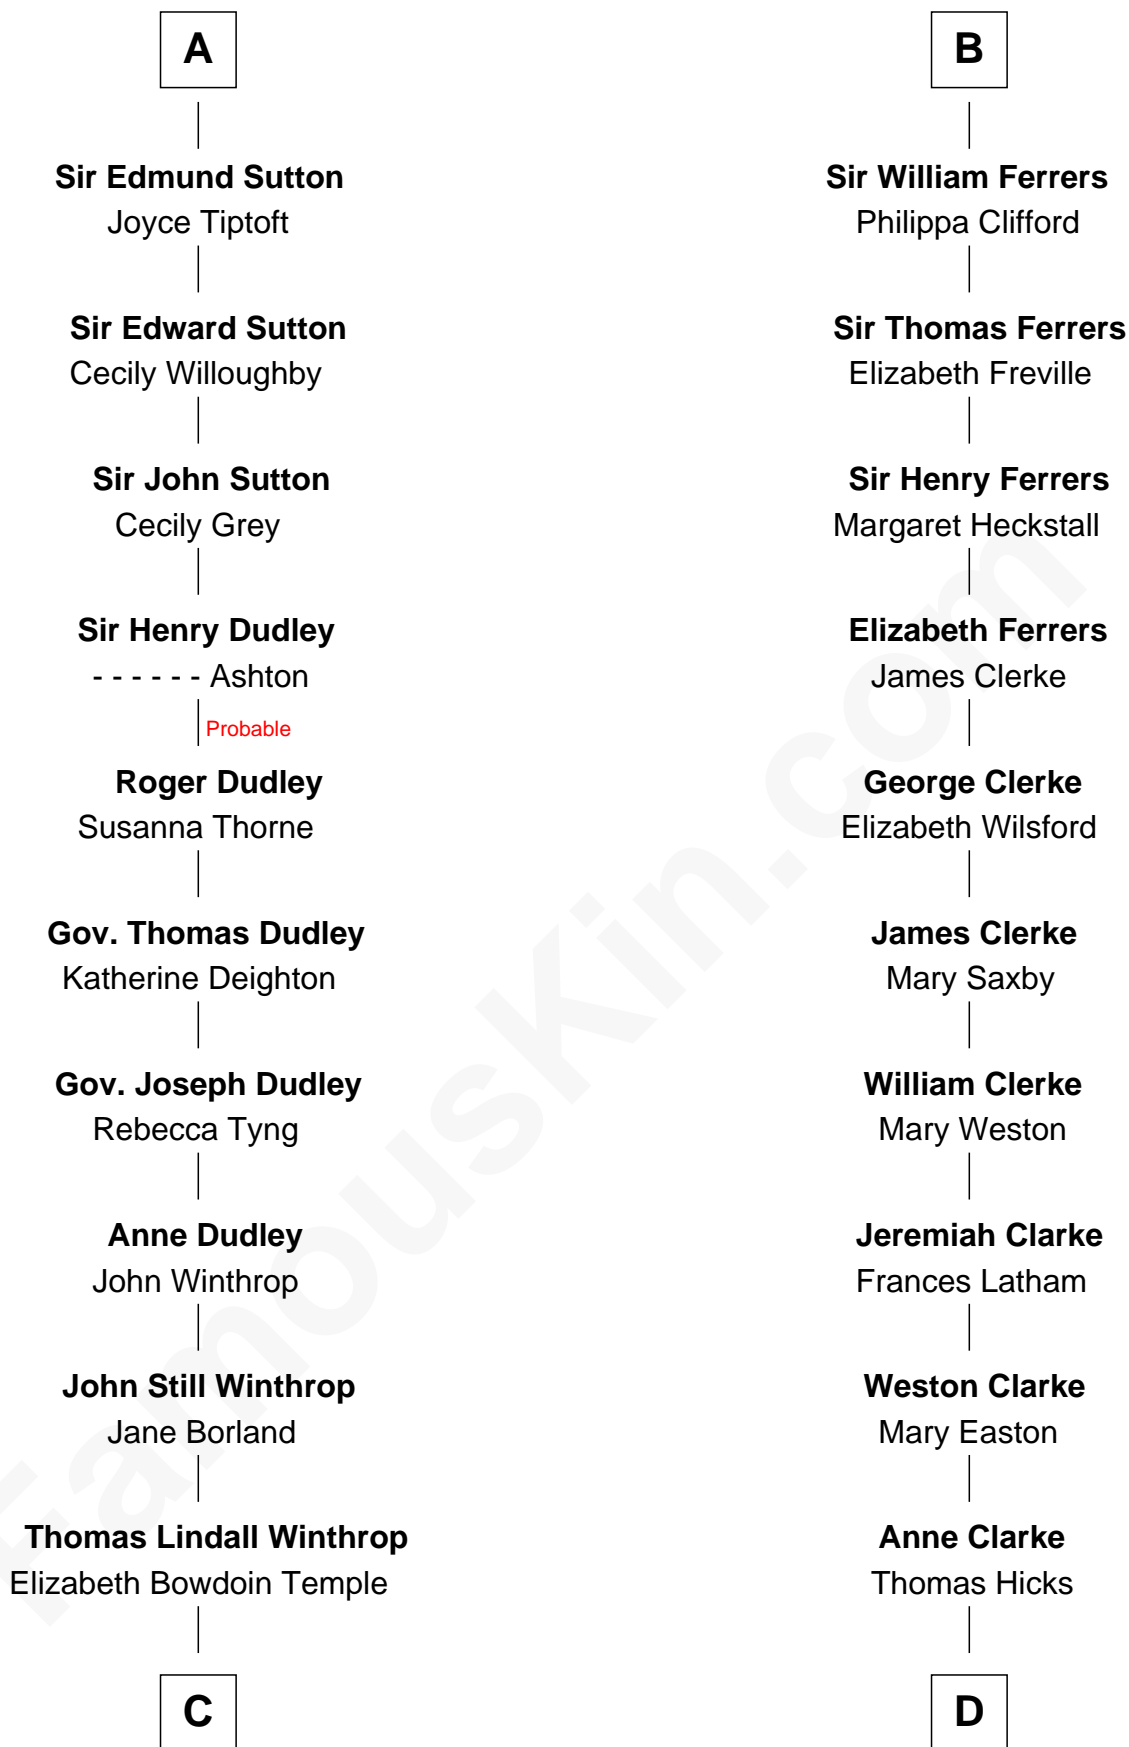

FamousKin.com Relationship Chart of

John Kerry

68th U.S. Secretary of State

21st cousin of

Hetty Green

"The Witch of Wall Street"

Reginald de Braiose

C

Robert Charles Winthrop
Elizabeth Cabot Blanchard

Robert Charles Winthrop
Elizabeth Mason

Margaret Tyndal Winthrop
James Grant Forbes

Rosemary Isabel Forbes
Richard John Kerry

John Kerry
68th U.S. Secretary of State

D

Thomas Hicks
Judith Akin

Sarah Hicks
Gideon Howland

Gideon Howland
Mehitable Howland

Abby Slocum Howland
Edward Mott Robinson

Hetty Green
"The Witch of Wall Street"

FamousKin.com