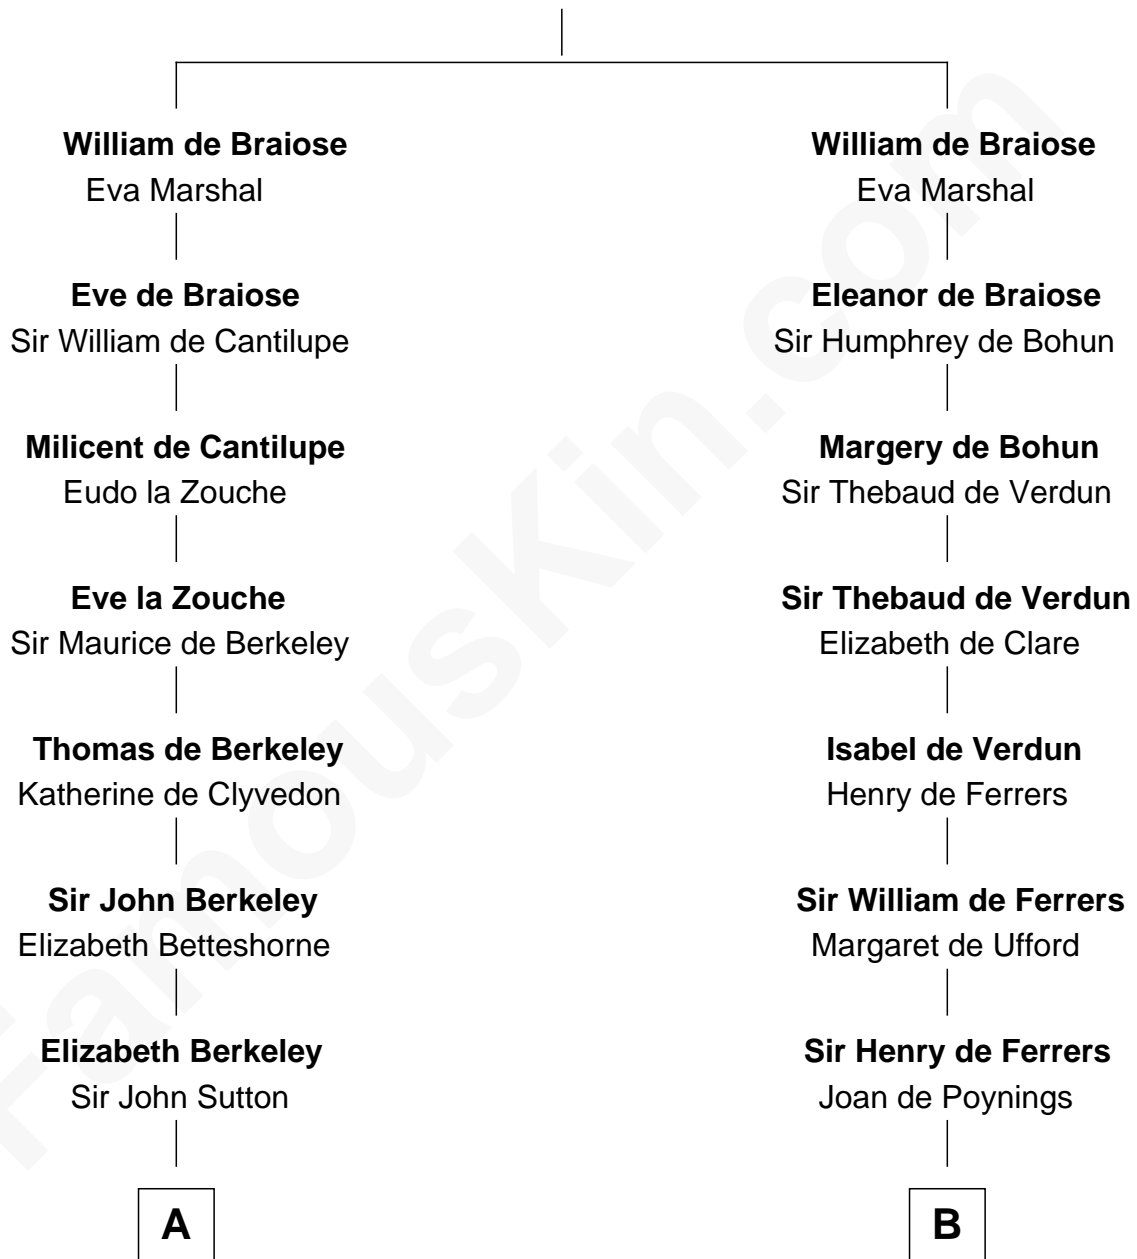

FamousKin.com Relationship Chart of

John Kerry

68th U.S. Secretary of State

21st cousin of

Hetty Green

"The Witch of Wall Street"

Reginald de Braiose

C

Robert Charles Winthrop
Elizabeth Cabot Blanchard

Robert Charles Winthrop
Elizabeth Mason

Margaret Tyndal Winthrop
James Grant Forbes

Rosemary Isabel Forbes
Richard John Kerry

John Kerry
68th U.S. Secretary of State

D

Thomas Hicks
Judith Akin

Sarah Hicks
Gideon Howland

Gideon Howland
Mehitable Howland

Abby Slocum Howland
Edward Mott Robinson

Hetty Green
"The Witch of Wall Street"

FamousKin.com