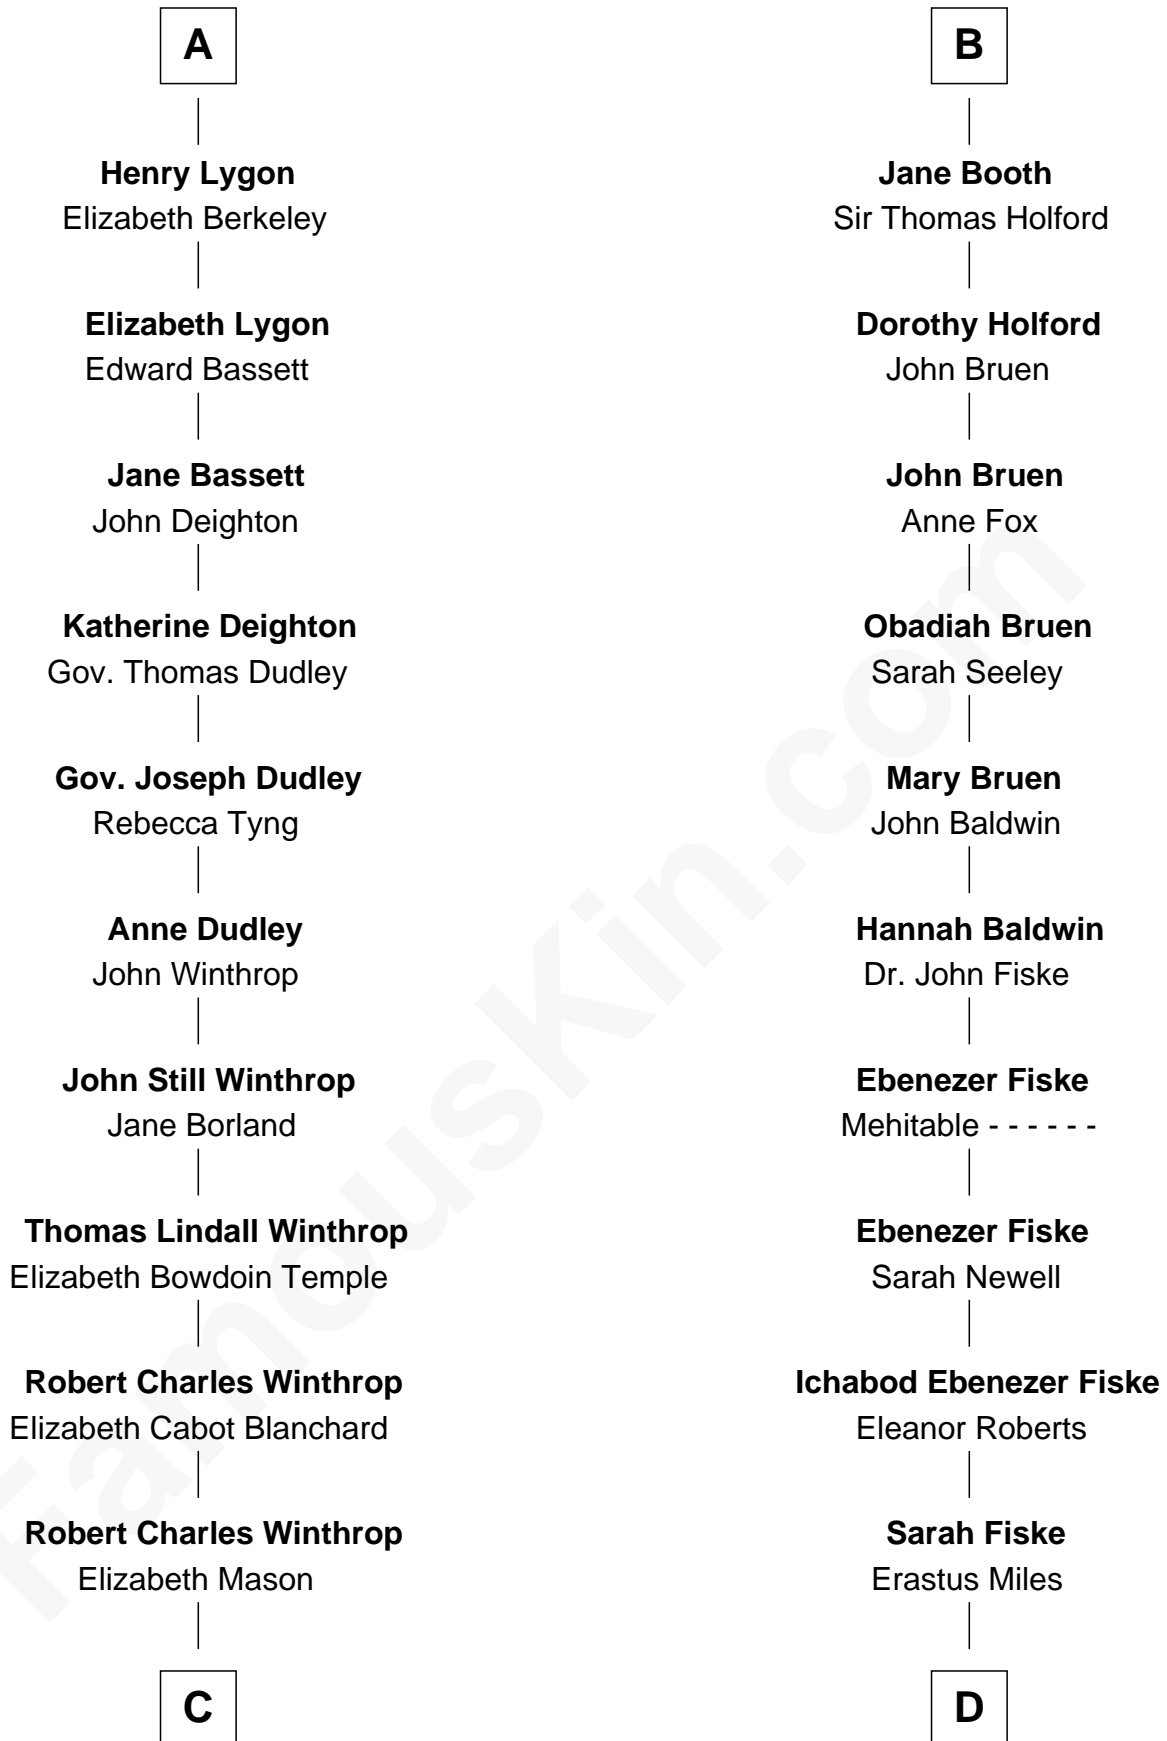

FamousKin.com Relationship Chart of

John Kerry

68th U.S. Secretary of State

19th cousin 1 time removed of

Christian Herter

59th Governor of Massachusetts

Katherine de Hastang

Ralph de Stafford

C

Margaret Tyndal Winthrop

James Grant Forbes

Rosemary Isabel Forbes

Richard John Kerry

John Kerry

68th U.S. Secretary of State

D

Archibald Miles

Mary Treese

Mary Miles

Christian Herter

Albert Herter

Adele McGinnis

Christian Herter

59th Governor of Massachusetts