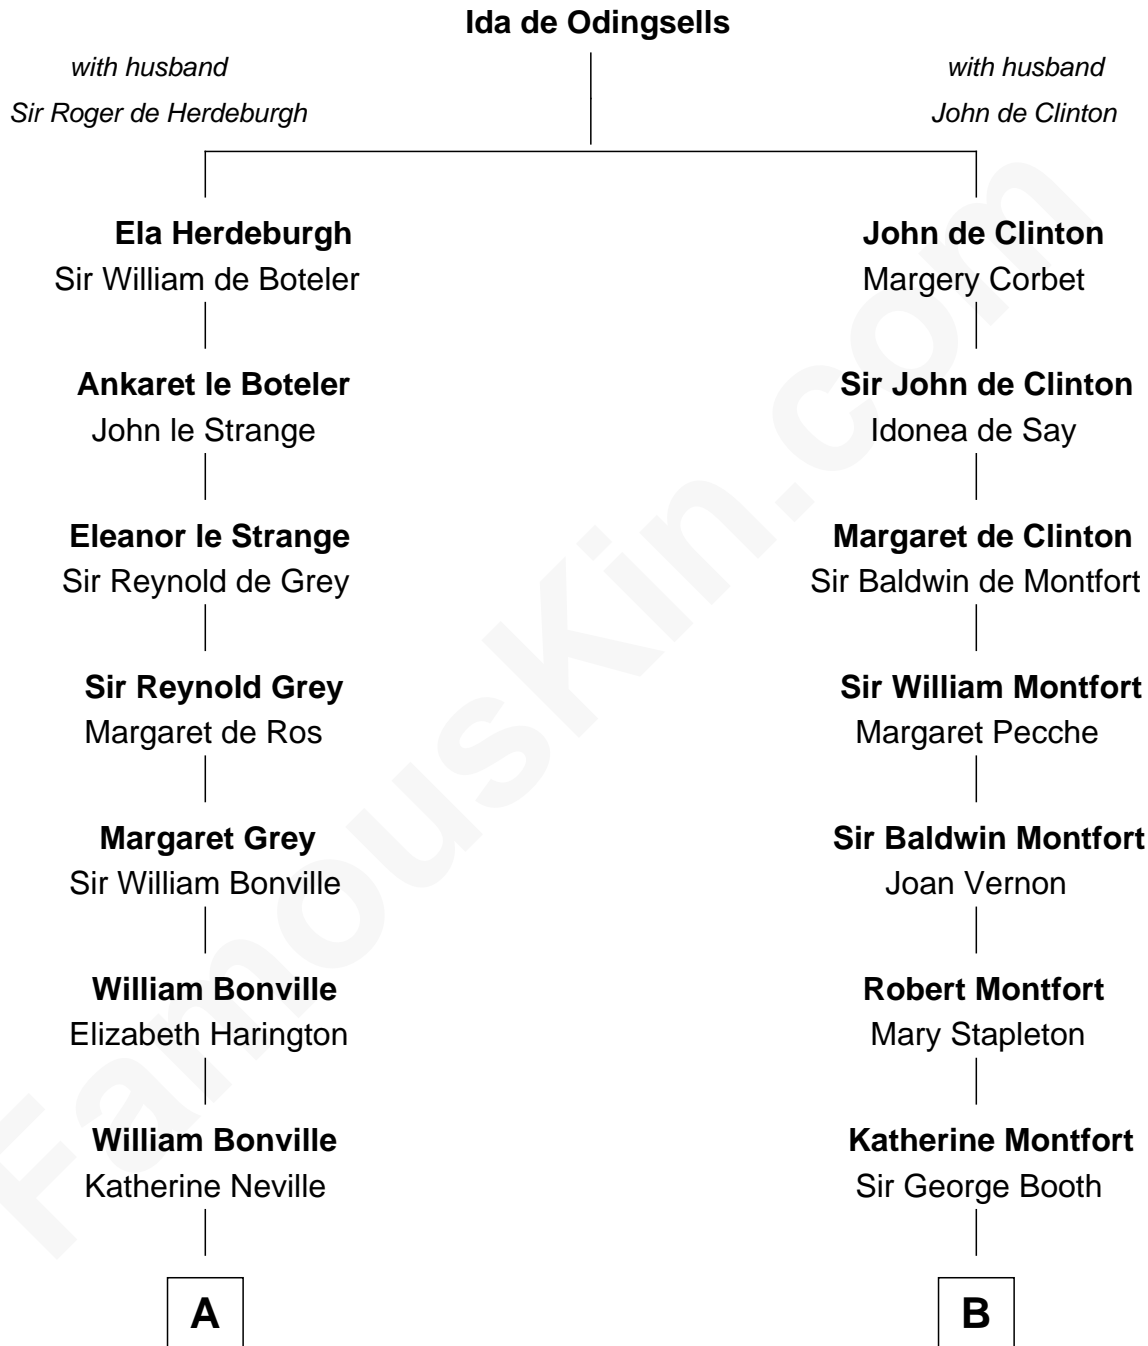

FamousKin.com

Relationship Chart of

John Kerry

68th U.S. Secretary of State

20th cousin 1 time removed of

Christian Herter

59th Governor of Massachusetts

C

Robert Charles Winthrop

Elizabeth Mason

Margaret Tyndal Winthrop

James Grant Forbes

Rosemary Isabel Forbes

Richard John Kerry

John Kerry

68th U.S. Secretary of State