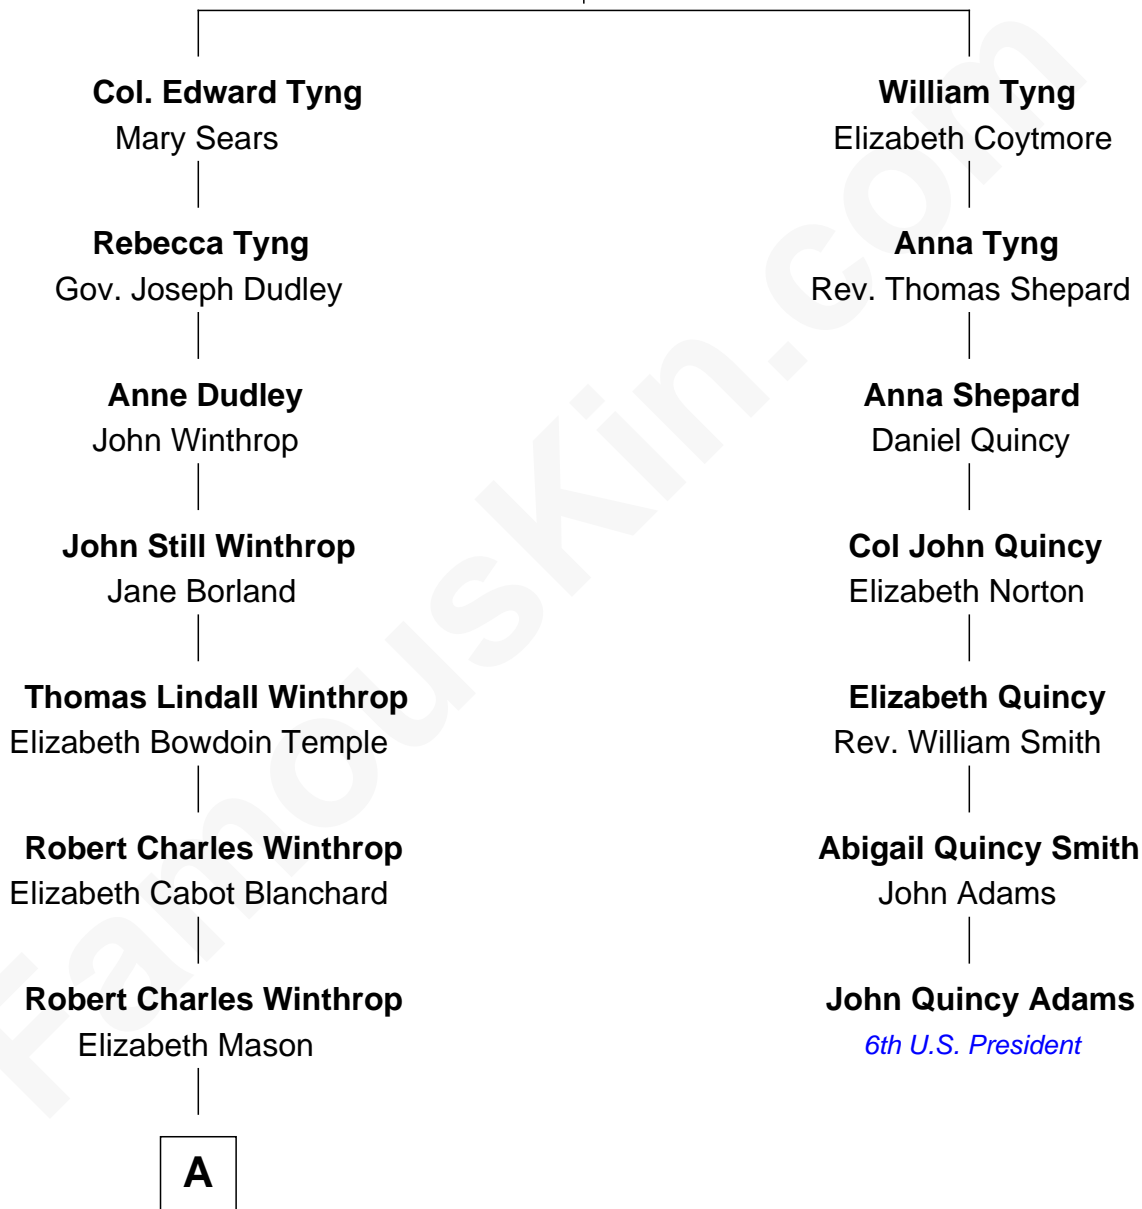

FamousKin.com Relationship Chart of

John Kerry

68th U.S. Secretary of State

6th cousin 3 times removed of

John Quincy Adams

6th U.S. President

----- Tyng

A

—
Margaret Tyndal Winthrop

James Grant Forbes

—
Rosemary Isabel Forbes

Richard John Kerry

—
John Kerry

68th U.S. Secretary of State

FamousKin.com