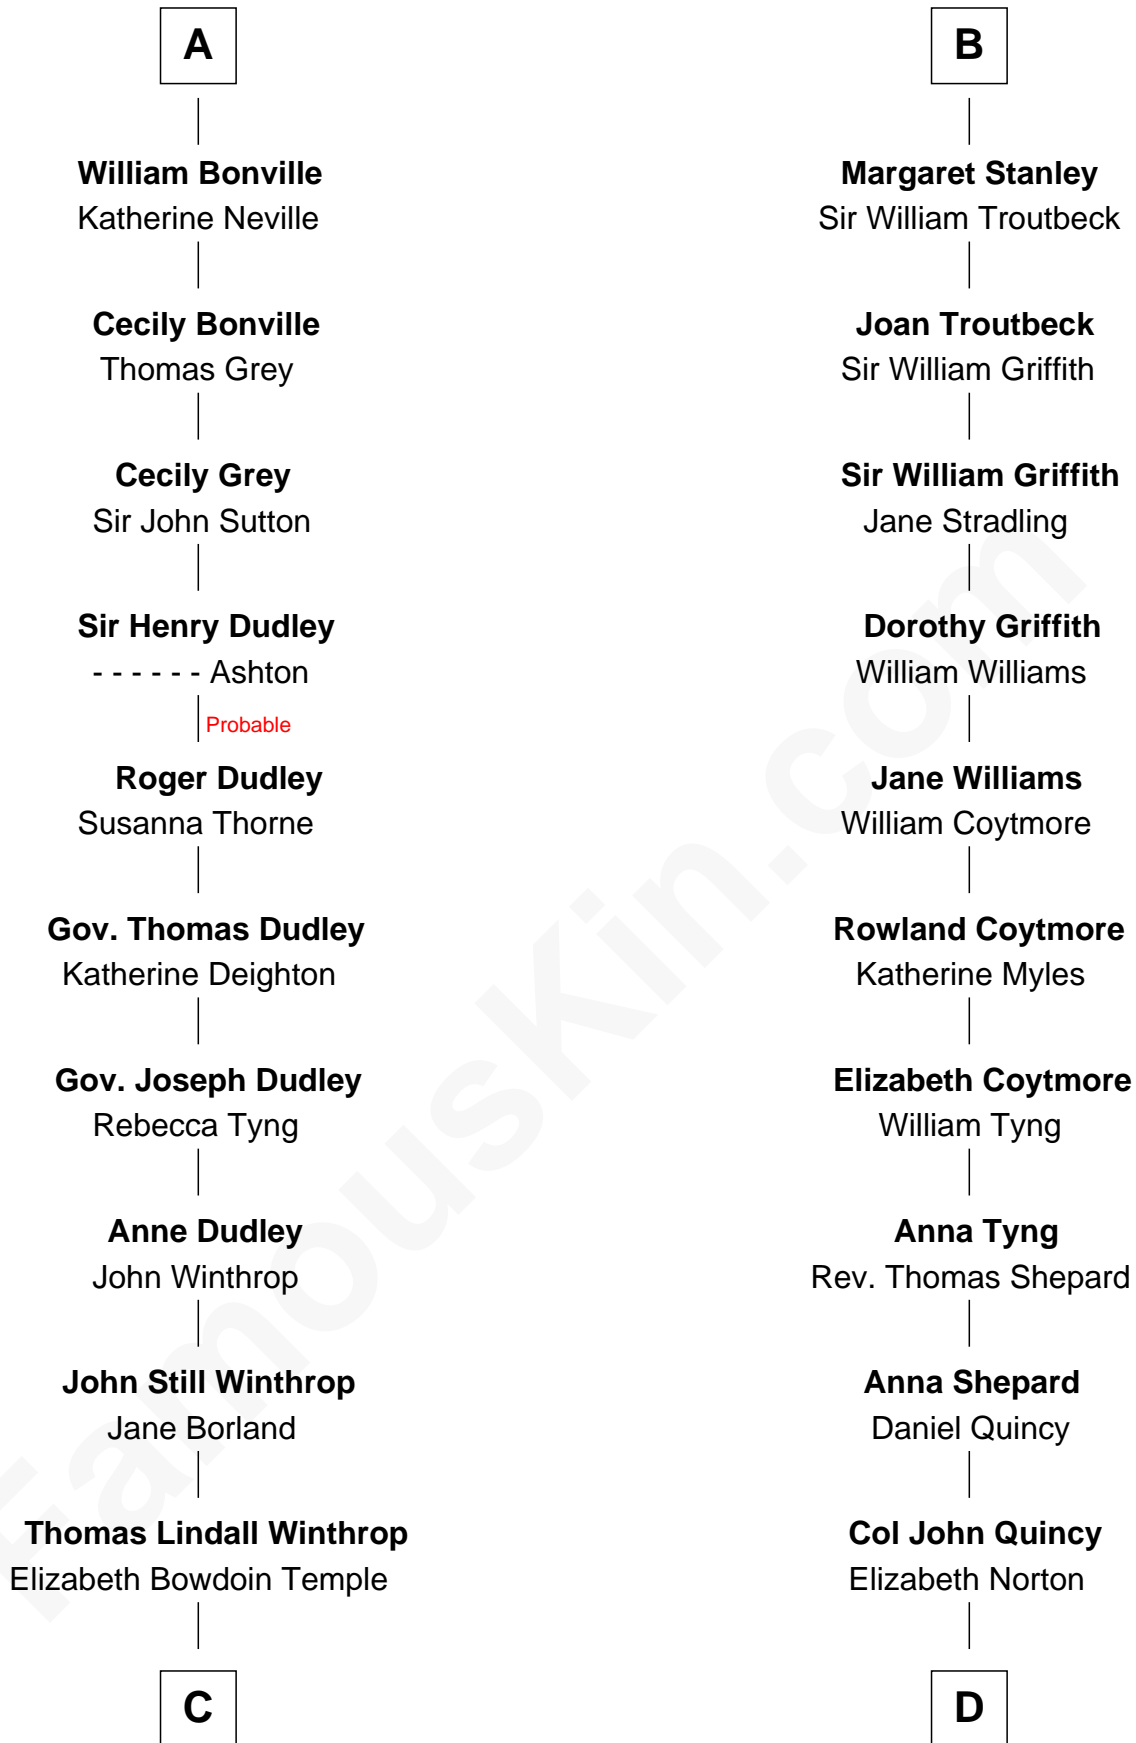

FamousKin.com

Relationship Chart of

John Kerry

68th U.S. Secretary of State

19th cousin 2 times removed of

John Quincy Adams

6th U.S. President

Sir Humphrey de Bohun

Maud of Eu

C

Robert Charles Winthrop
Elizabeth Cabot Blanchard

Robert Charles Winthrop
Elizabeth Mason

Margaret Tyndal Winthrop
James Grant Forbes

Rosemary Isabel Forbes
Richard John Kerry

John Kerry
68th U.S. Secretary of State