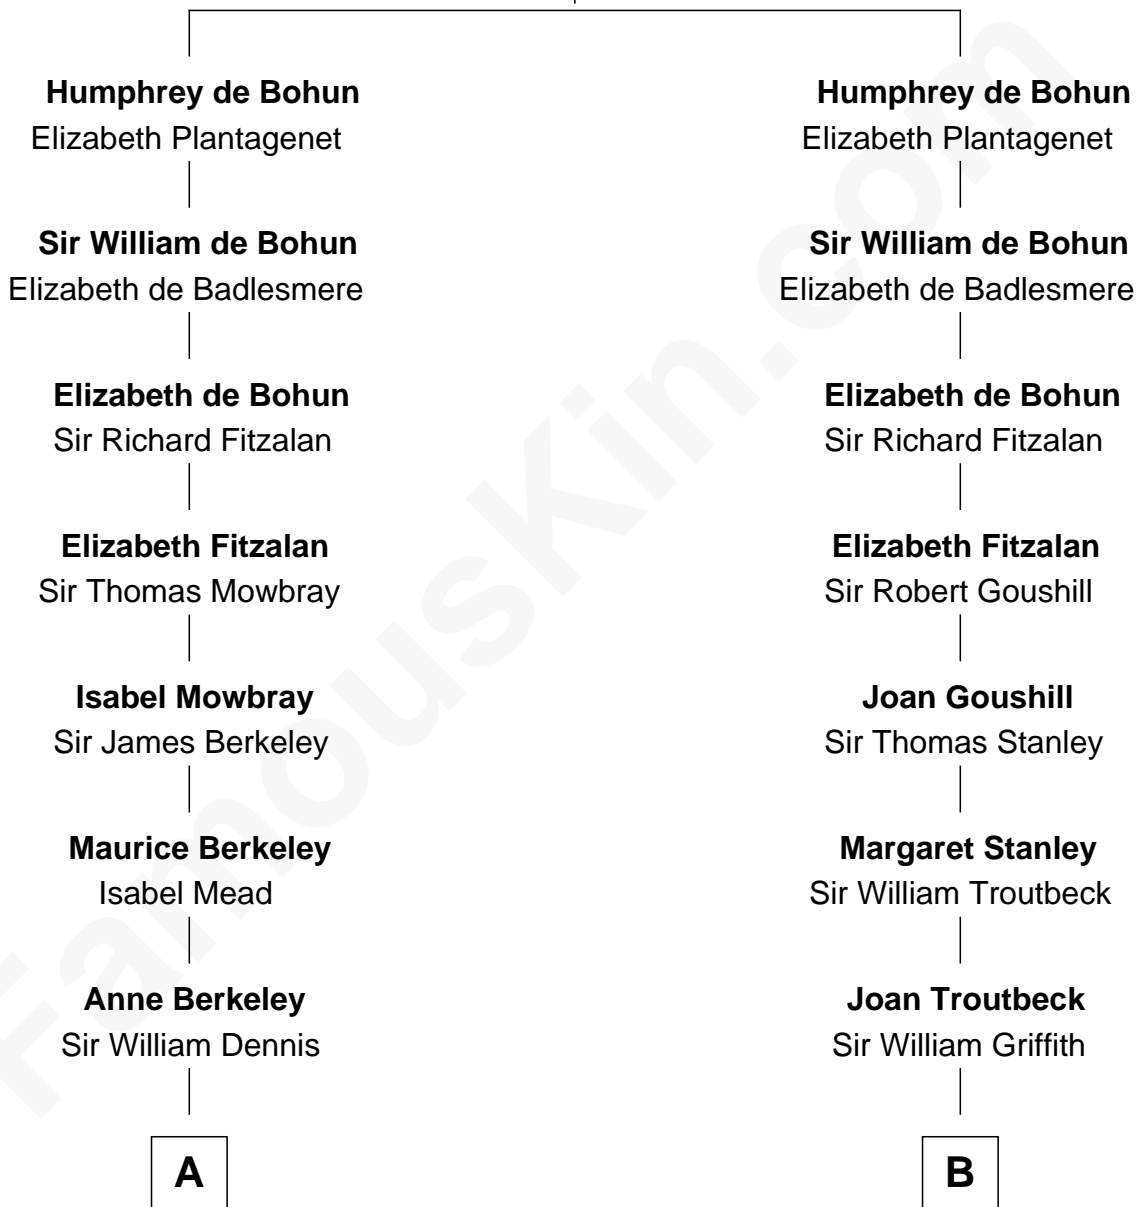

# FamousKin.com Relationship Chart of

**John Kerry**

*68th U.S. Secretary of State*

17th cousin 3 times removed of

**John Quincy Adams**

*6th U.S. President*

**Humphrey de Bohun**

Maud de Fiennes

**C**

Robert Charles Winthrop

Elizabeth Mason

Margaret Tyndal Winthrop

James Grant Forbes

Rosemary Isabel Forbes

Richard John Kerry

John Kerry

*68th U.S. Secretary of State*

FamousKin.com