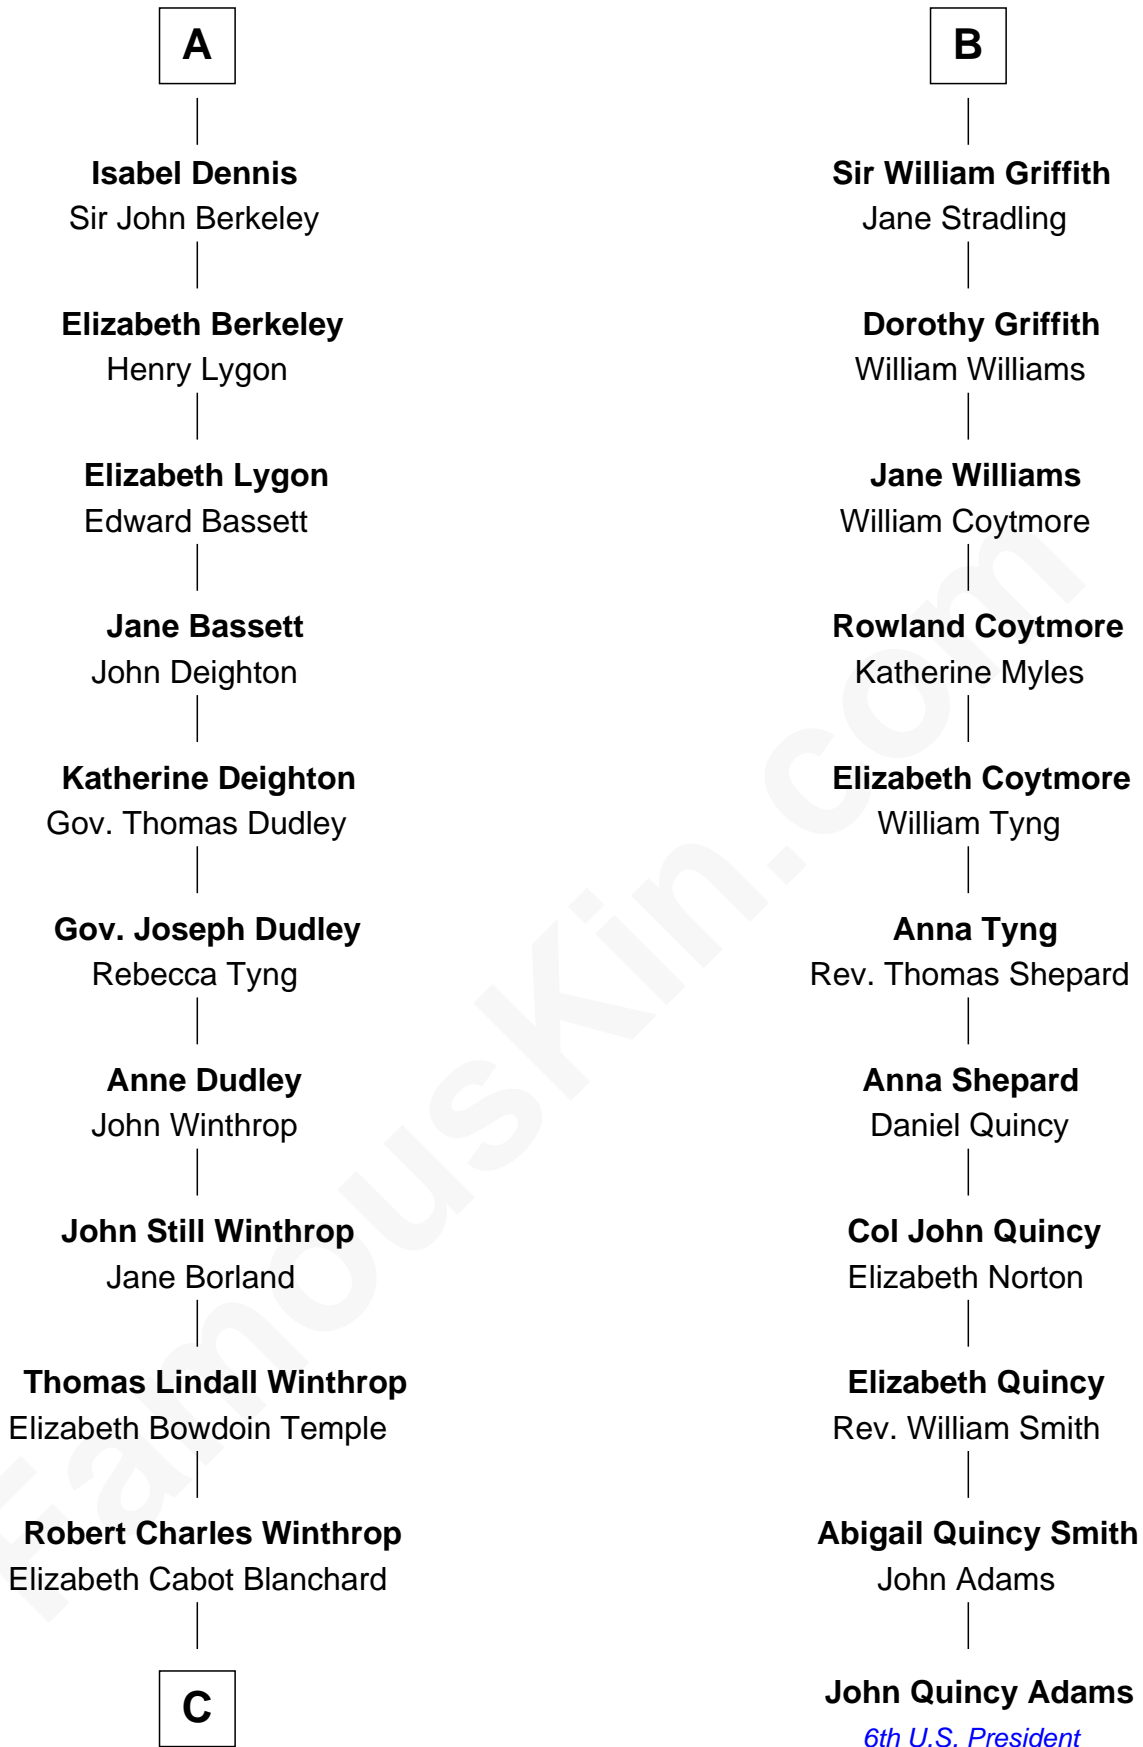

# FamousKin.com Relationship Chart of

**John Kerry**

*68th U.S. Secretary of State*

17th cousin 3 times removed of

**John Quincy Adams**

*6th U.S. President*

**Humphrey de Bohun**

Maud de Fiennes

**C**

Robert Charles Winthrop

Elizabeth Mason

Margaret Tyndal Winthrop

James Grant Forbes

Rosemary Isabel Forbes

Richard John Kerry

John Kerry

*68th U.S. Secretary of State*

FamousKin.com