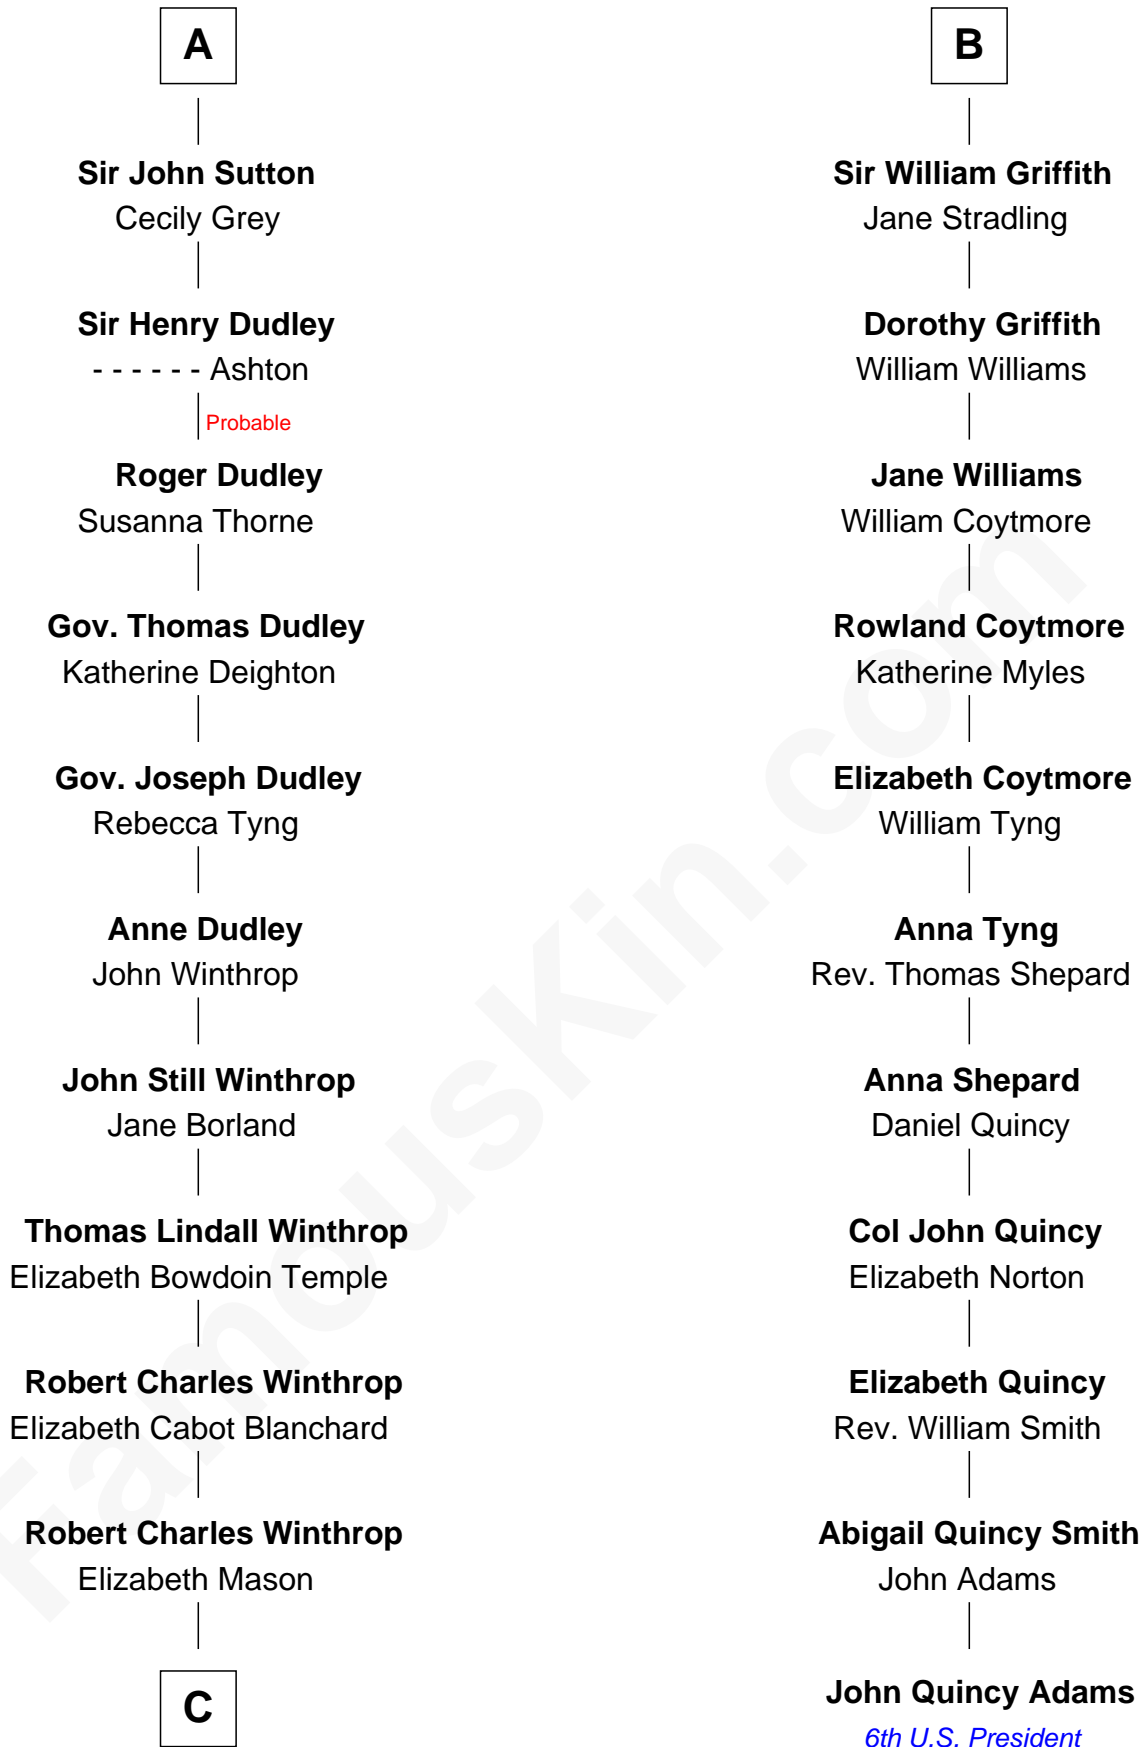

FamousKin.com Relationship Chart of

John Kerry

68th U.S. Secretary of State

17th cousin 2 times removed of

John Quincy Adams

6th U.S. President

Edmund Plantagenet

Blanche of Artois

C

—
Margaret Tyndal Winthrop

James Grant Forbes

—
Rosemary Isabel Forbes

Richard John Kerry

—
John Kerry

68th U.S. Secretary of State

FamousKin.com