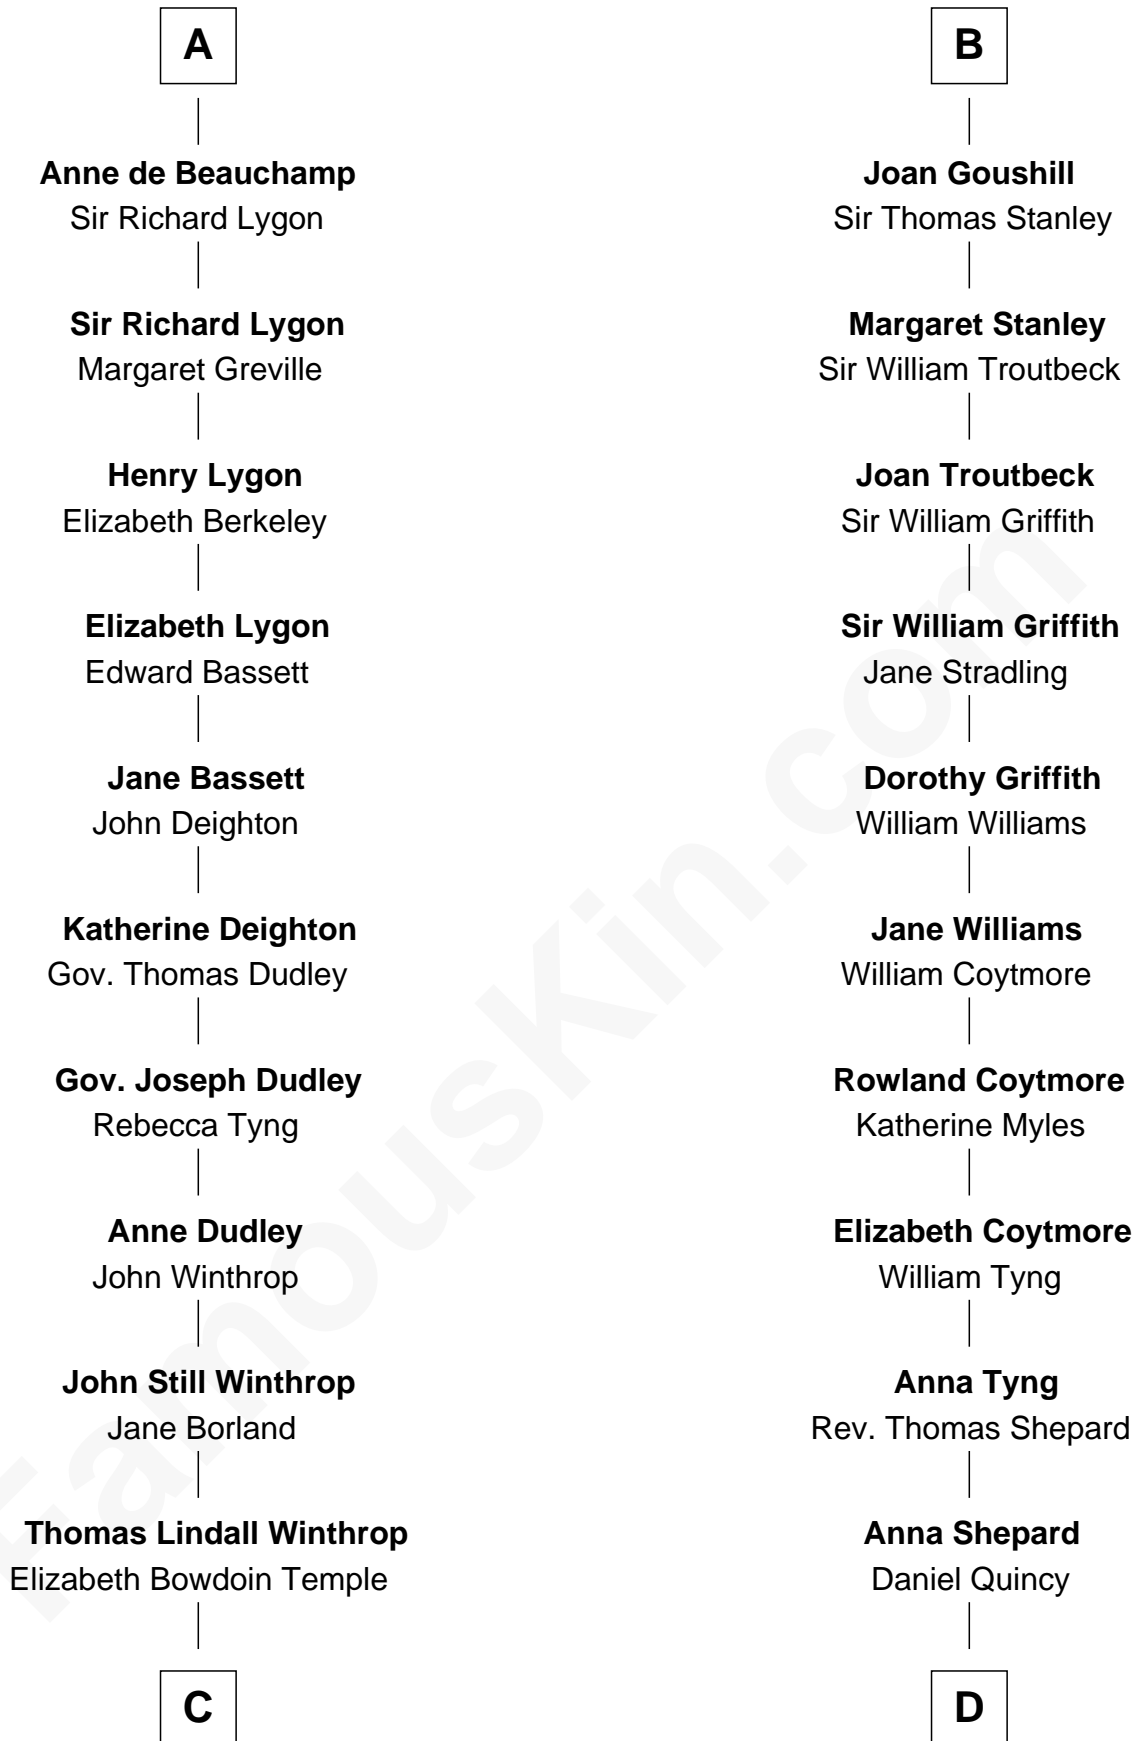

FamousKin.com Relationship Chart of

John Kerry

68th U.S. Secretary of State

20th cousin 1 time removed of

John Quincy Adams

6th U.S. President

William Mauduit
Alice de Newburgh

Isabel Mauduit
Sir William de Beauchamp

Sir Walter de Beauchamp
Alice de Tony

Giles de Beauchamp
Catherine de Bures

John de Beauchamp
Elizabeth - - - - -

Sir William de Beauchamp
Catherine de Ufflete

John de Beauchamp
Margaret Ferrers

Sir Richard de Beauchamp
Elizabeth Stafford

A

Isabel Mauduit
Sir William de Beauchamp

William de Beauchamp
Maud FitzJohn

Isabella de Beauchamp
Sir Patrick de Chaworth

Maud de Chaworth
Henry Plantagenet

Eleanor Plantagenet
Richard Fitzalan

Sir Richard Fitzalan
Elizabeth de Bohun

Elizabeth Fitzalan
Sir Robert Goushill

B

C

Robert Charles Winthrop
Elizabeth Cabot Blanchard

Robert Charles Winthrop
Elizabeth Mason

Margaret Tyndal Winthrop
James Grant Forbes

Rosemary Isabel Forbes
Richard John Kerry