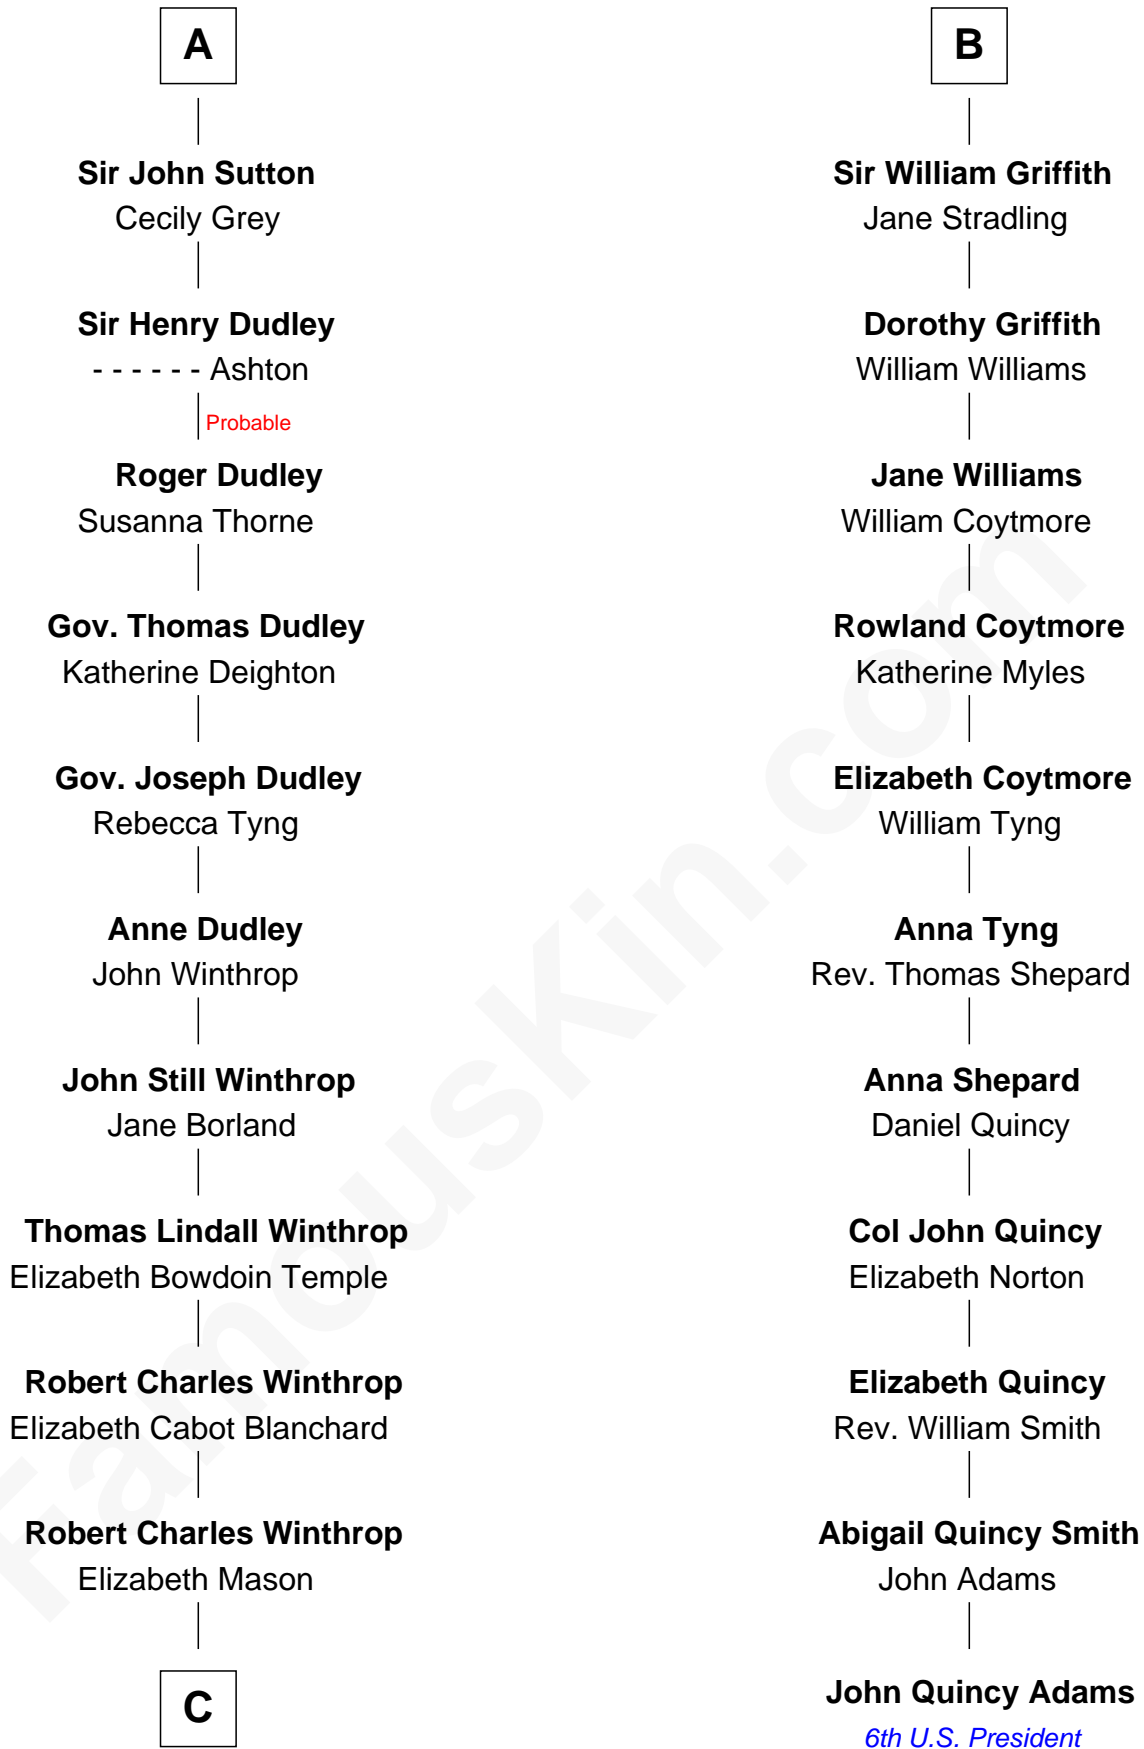

FamousKin.com

Relationship Chart of

John Kerry

68th U.S. Secretary of State

17th cousin 2 times removed of

John Quincy Adams

6th U.S. President

Sir Patrick de Chaworth

Isabella de Beauchamp

C

—
Margaret Tyndal Winthrop

James Grant Forbes

—
Rosemary Isabel Forbes

Richard John Kerry

—
John Kerry

68th U.S. Secretary of State