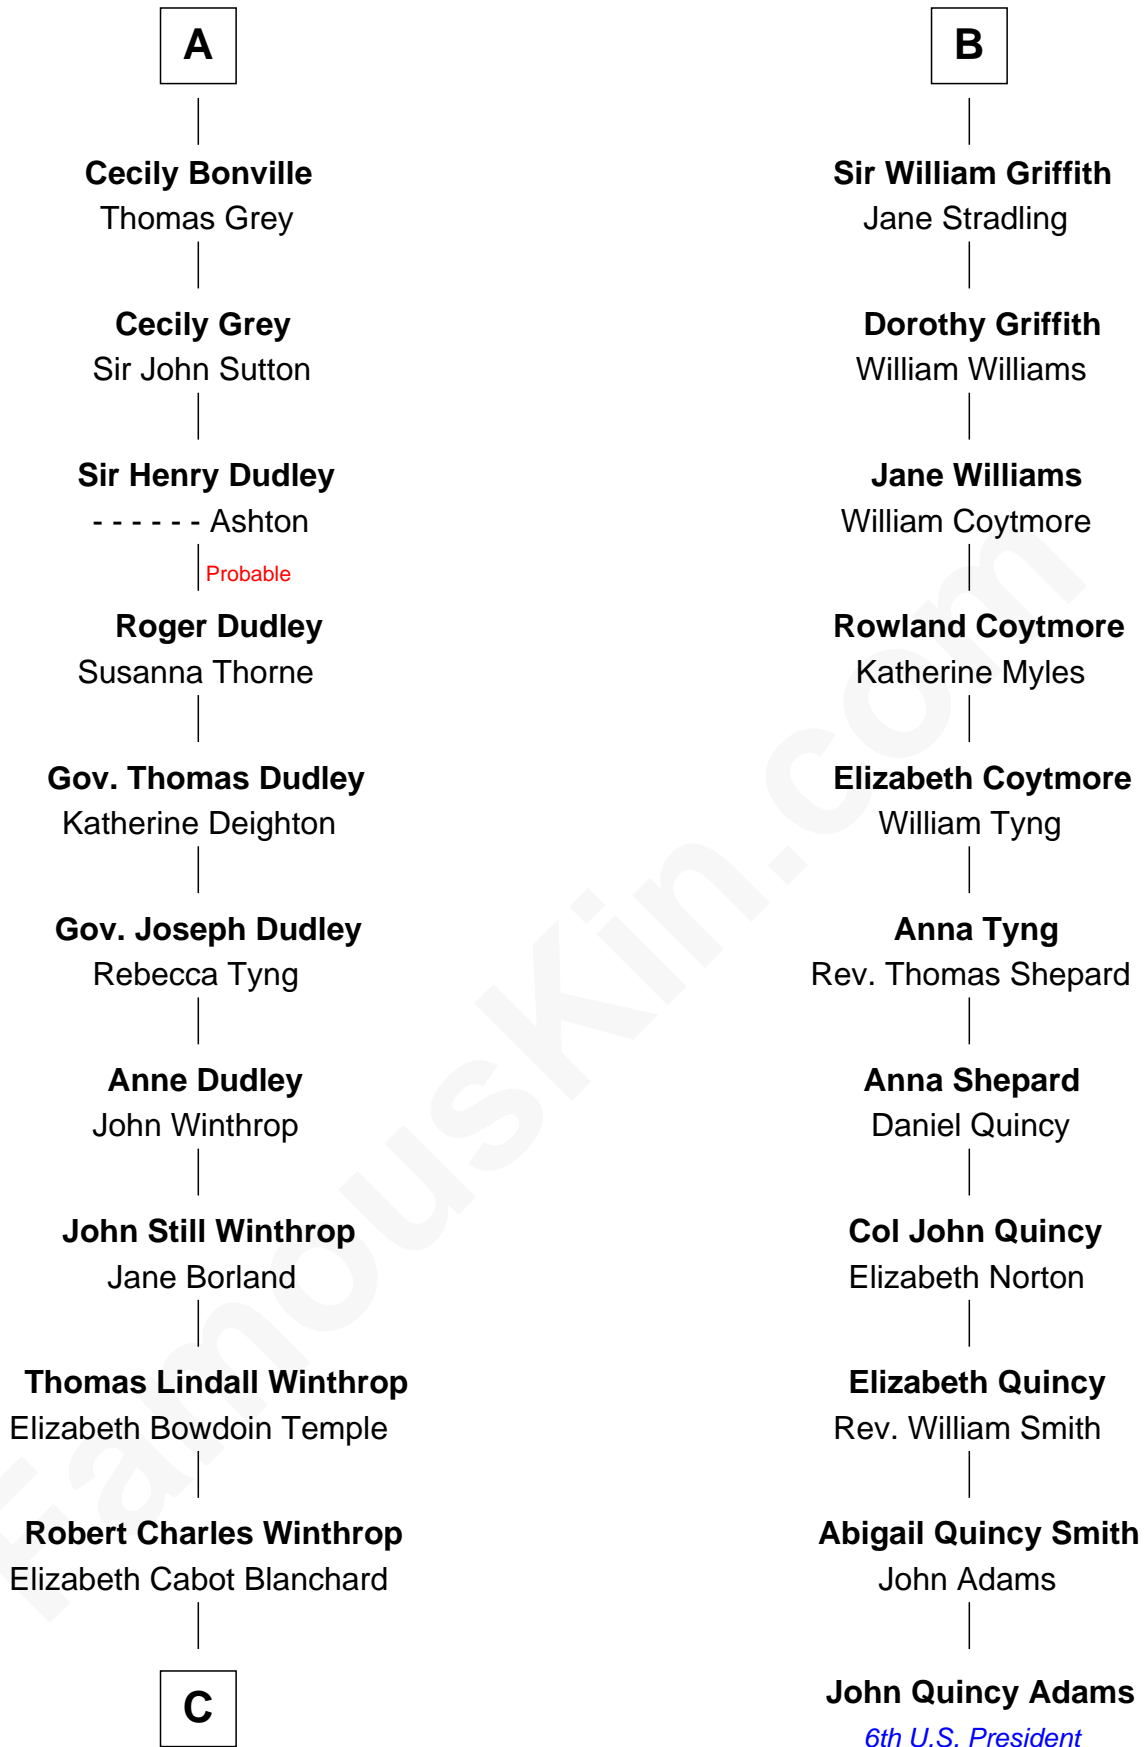

FamousKin.com Relationship Chart of

John Kerry

68th U.S. Secretary of State

17th cousin 3 times removed of

John Quincy Adams

6th U.S. President

Thomas de Clare
Juliana FitzMaurice

Margaret de Clare
Bartholomew de Badlesmere

Margery de Badlesmere
Sir William de Ros

Thomas de Ros
Beatrice de Stafford

Margaret de Ros
Sir Reynold Grey

Margaret Grey
Sir William Bonville

William Bonville
Elizabeth Harington

William Bonville
Katherine Neville

A

Margaret de Clare
Bartholomew de Badlesmere

Elizabeth de Badlesmere
Sir William de Bohun

Elizabeth de Bohun
Sir Richard Fitzalan

Elizabeth Fitzalan
Sir Robert Goushill

Joan Goushill
Sir Thomas Stanley

Margaret Stanley
Sir William Troutbeck

Joan Troutbeck
Sir William Griffith

B

C

Robert Charles Winthrop

Elizabeth Mason

Margaret Tyndal Winthrop

James Grant Forbes

Rosemary Isabel Forbes