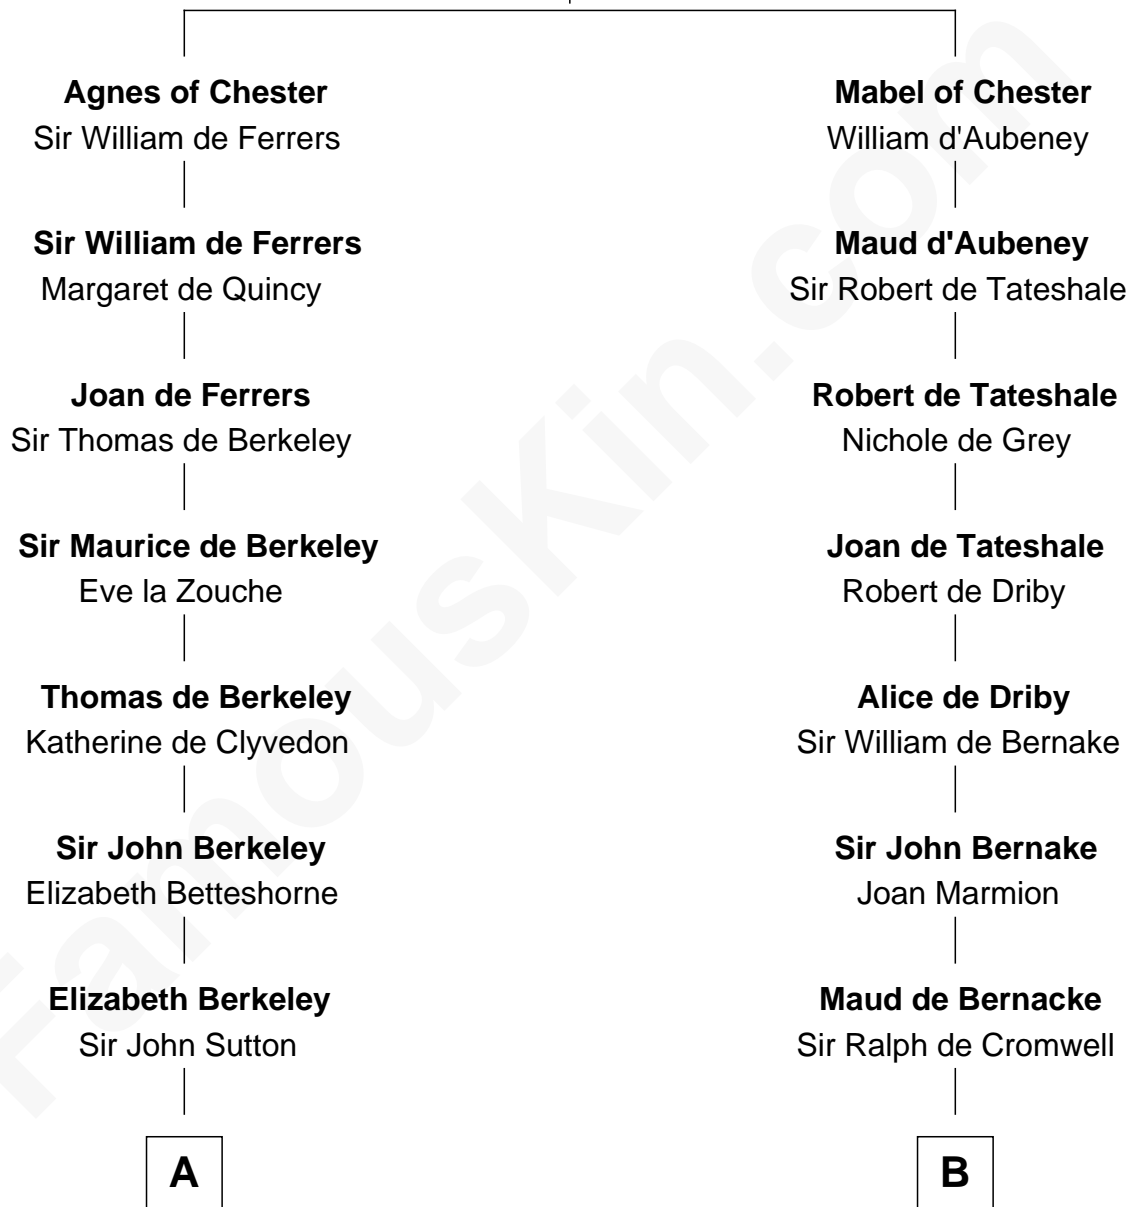

FamousKin.com

Relationship Chart of

John Kerry

68th U.S. Secretary of State

20th cousin 1 time removed of

John Quincy Adams

6th U.S. President

Hugh de Kevelioc
Bertrade de Montfort

C

Robert Charles Winthrop
Elizabeth Cabot Blanchard

Robert Charles Winthrop
Elizabeth Mason

Margaret Tyndal Winthrop
James Grant Forbes

Rosemary Isabel Forbes
Richard John Kerry

John Kerry
68th U.S. Secretary of State