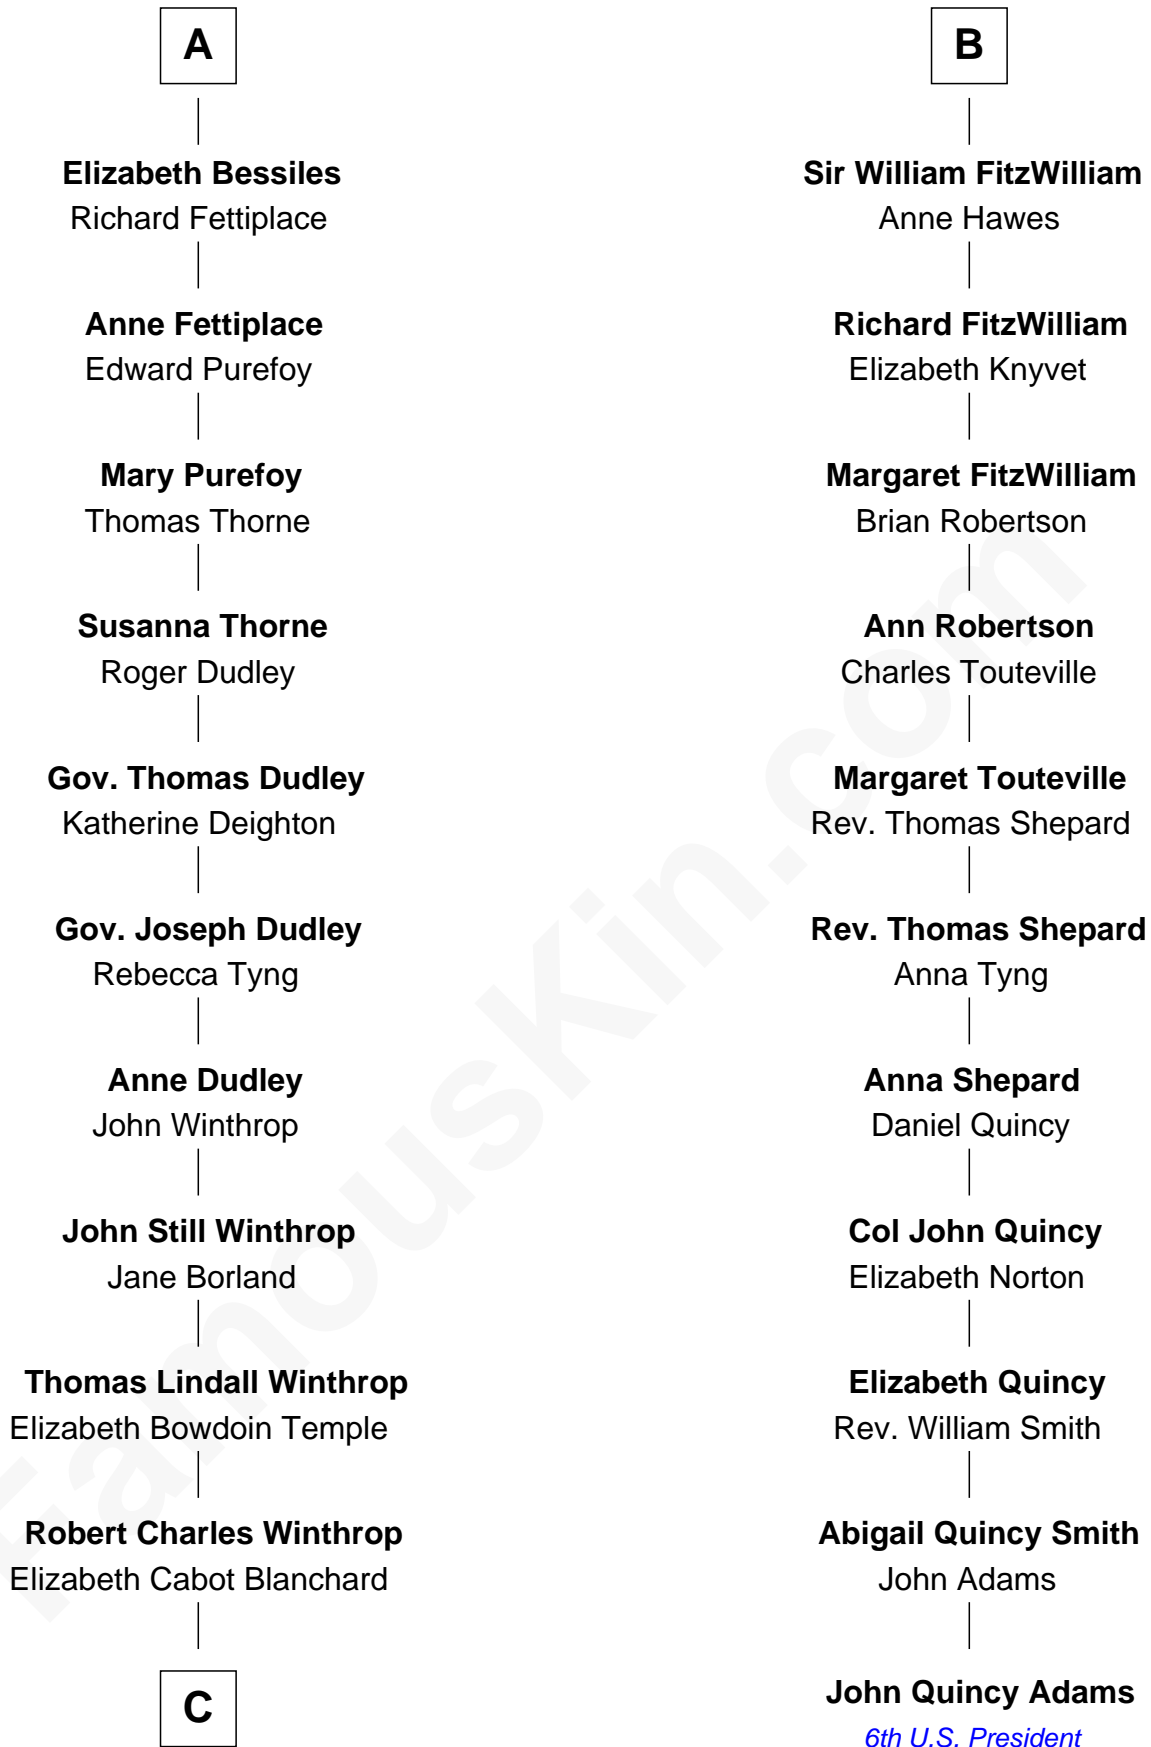

FamousKin.com Relationship Chart of

John Kerry

68th U.S. Secretary of State

17th cousin 3 times removed of

John Quincy Adams

6th U.S. President

Sir Walter FitzRobert

Ida Longespee

C

Robert Charles Winthrop

Elizabeth Mason

Margaret Tyndal Winthrop

James Grant Forbes

Rosemary Isabel Forbes

Richard John Kerry

John Kerry

68th U.S. Secretary of State

FamousKin.com