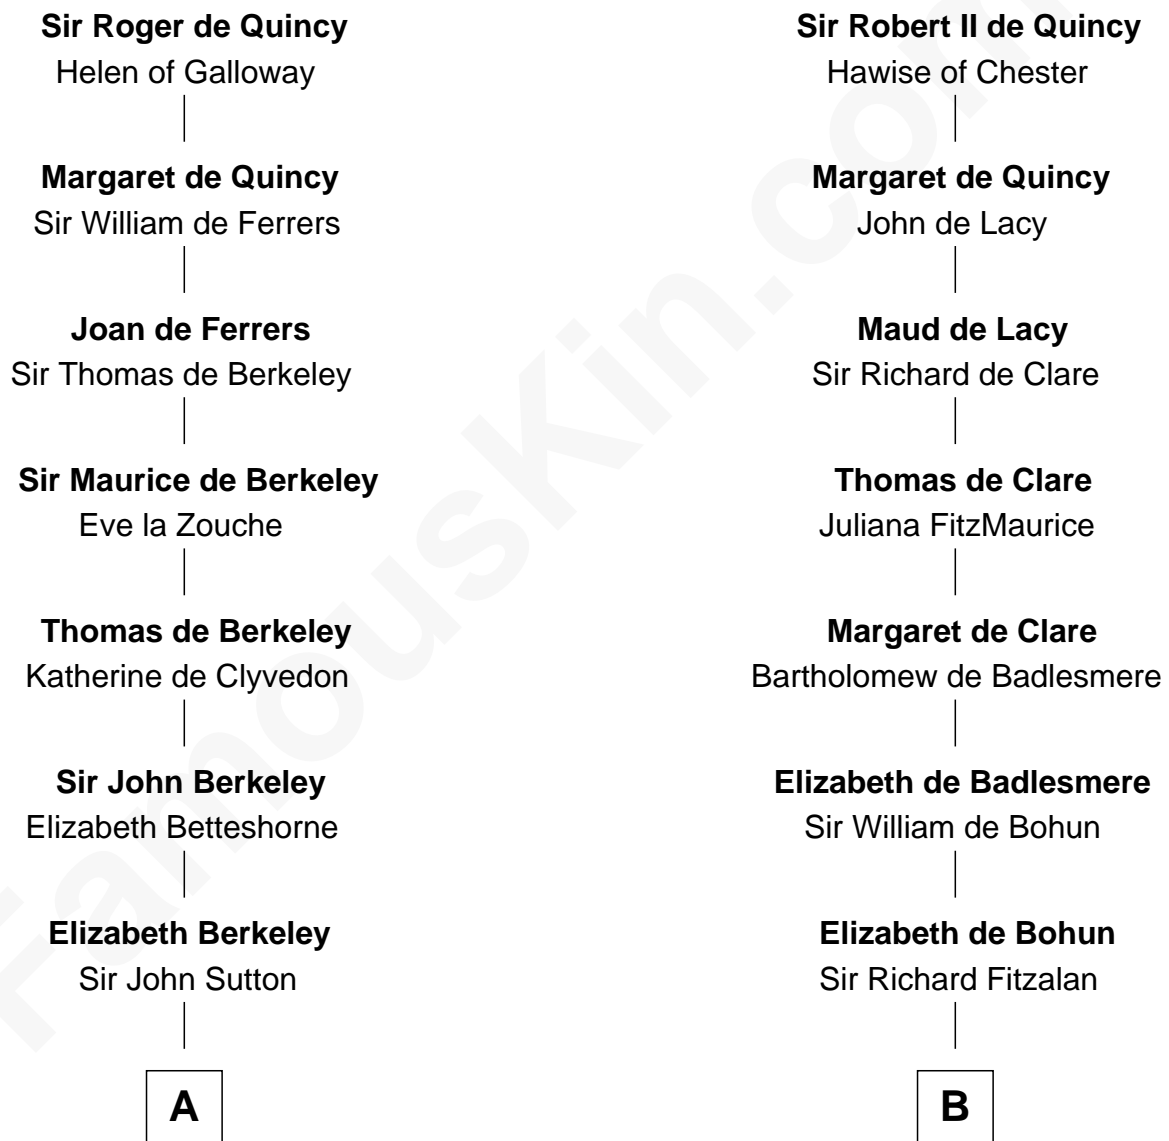

# FamousKin.com Relationship Chart of

**John Kerry**

*68th U.S. Secretary of State*

**21st cousin of**

**John Quincy Adams**

*6th U.S. President*

**Saher de Quincy**  
Margaret de Beaumont

**C**

**Robert Charles Winthrop**  
Elizabeth Cabot Blanchard

**Robert Charles Winthrop**  
Elizabeth Mason

**Margaret Tyndal Winthrop**  
James Grant Forbes

**Rosemary Isabel Forbes**  
Richard John Kerry

**John Kerry**  
*68th U.S. Secretary of State*