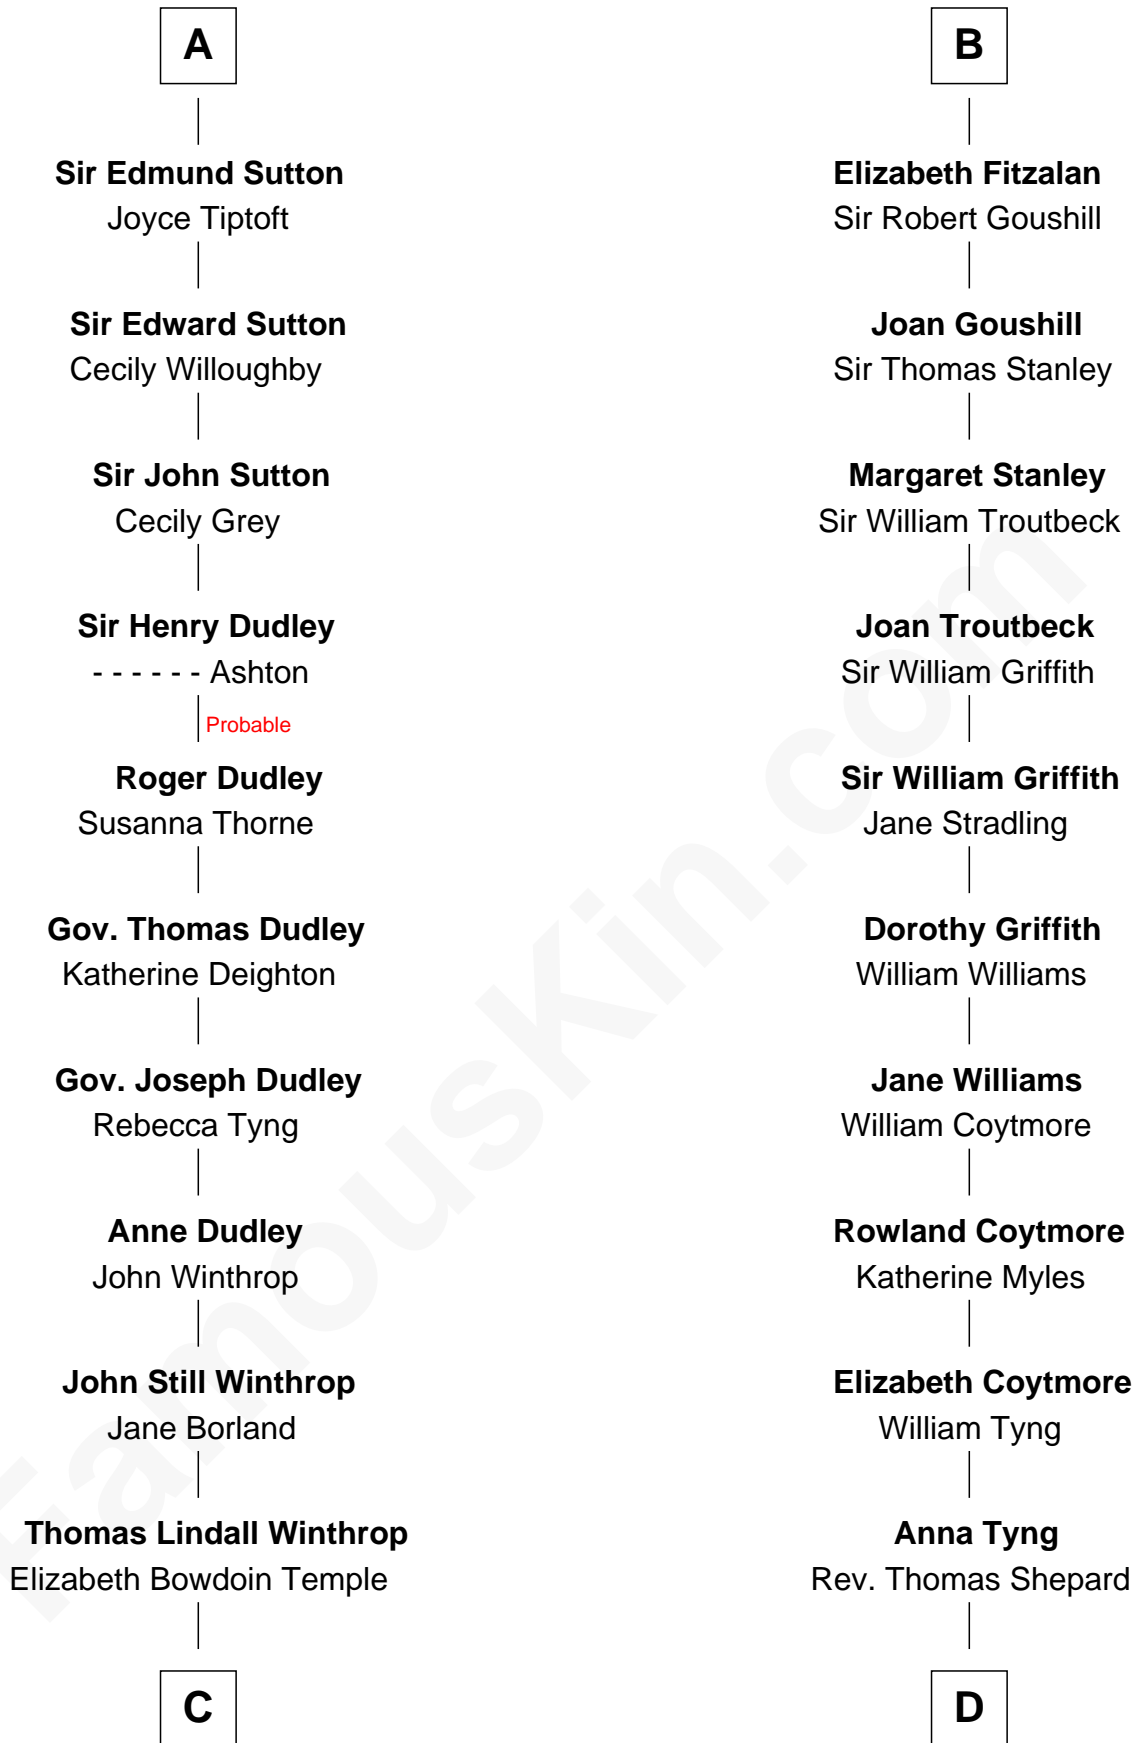

# FamousKin.com Relationship Chart of

**John Kerry**

*68th U.S. Secretary of State*

**21st cousin of**

**John Quincy Adams**

*6th U.S. President*

**Saher de Quincy**  
Margaret de Beaumont

**C**

**Robert Charles Winthrop**  
Elizabeth Cabot Blanchard

**Robert Charles Winthrop**  
Elizabeth Mason

**Margaret Tyndal Winthrop**  
James Grant Forbes

**Rosemary Isabel Forbes**  
Richard John Kerry

**John Kerry**  
*68th U.S. Secretary of State*