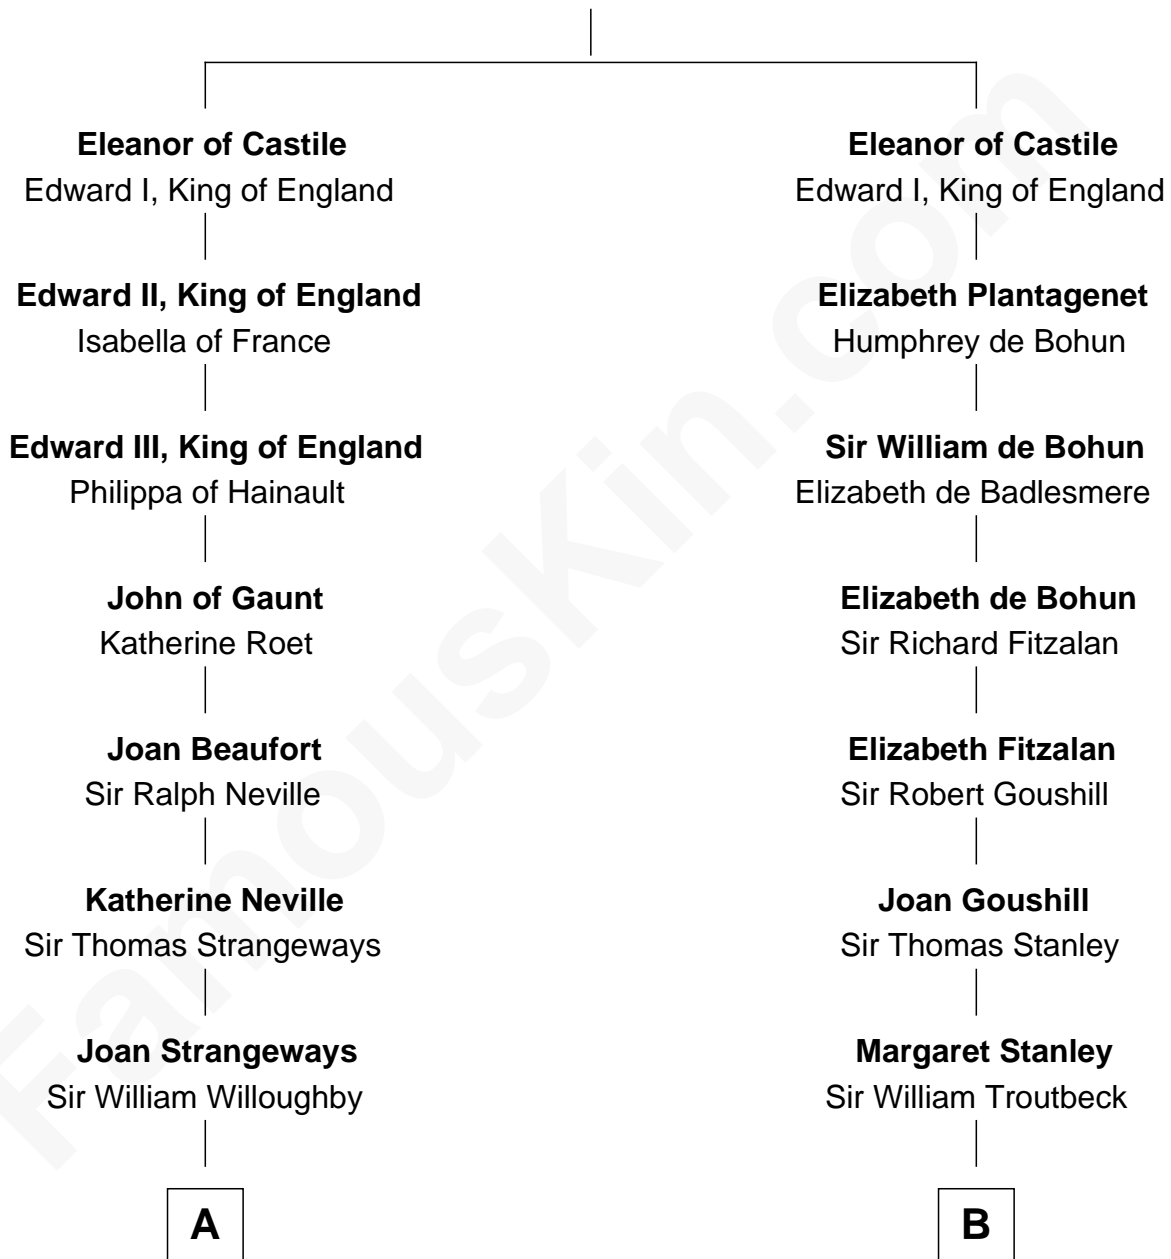

FamousKin.com Relationship Chart of

John Kerry

68th U.S. Secretary of State

18th cousin 2 times removed of

John Quincy Adams

6th U.S. President

Ferdinand III, King of Castile

Joanna of Ponthieu

FamousKin.com