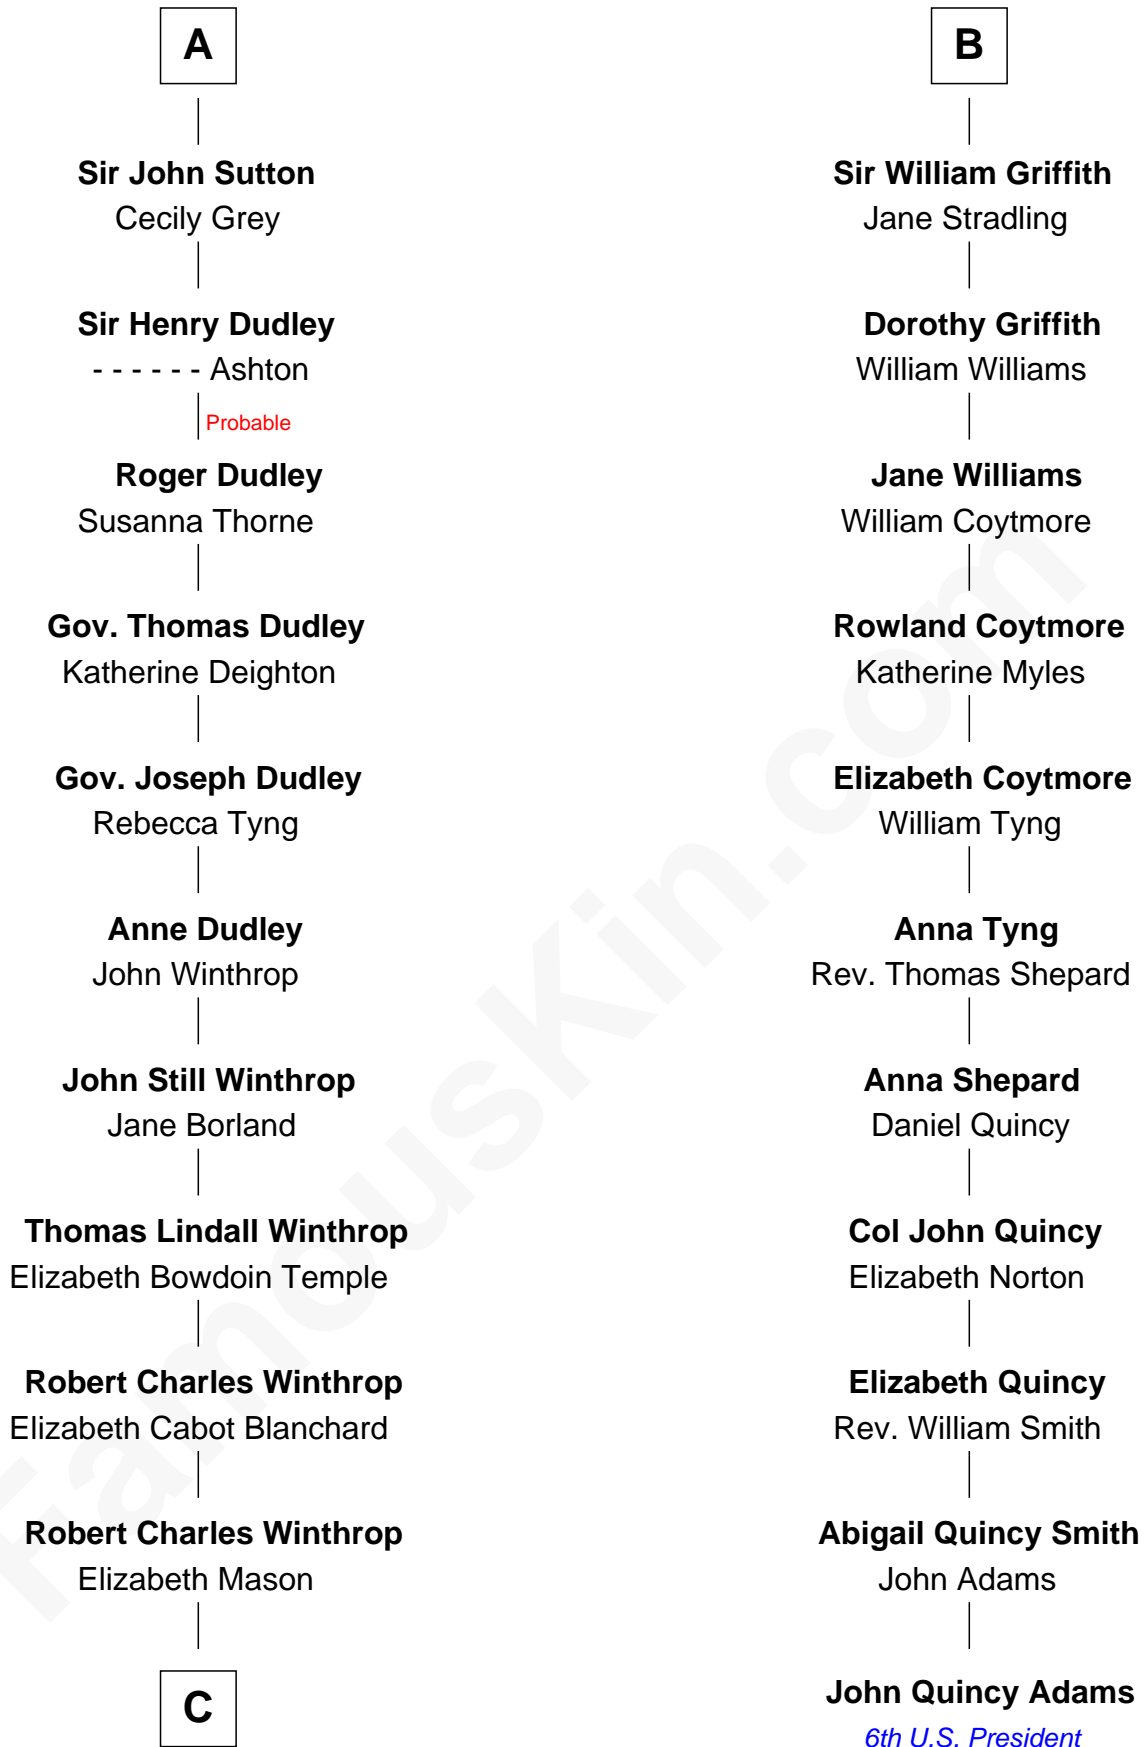

FamousKin.com Relationship Chart of

John Kerry

68th U.S. Secretary of State

17th cousin 2 times removed of

John Quincy Adams

6th U.S. President

Richard Fitzalan

Alice de Saluzzo

C

—
Margaret Tyndal Winthrop

James Grant Forbes

—
Rosemary Isabel Forbes

Richard John Kerry

—
John Kerry

68th U.S. Secretary of State

FamousKin.com