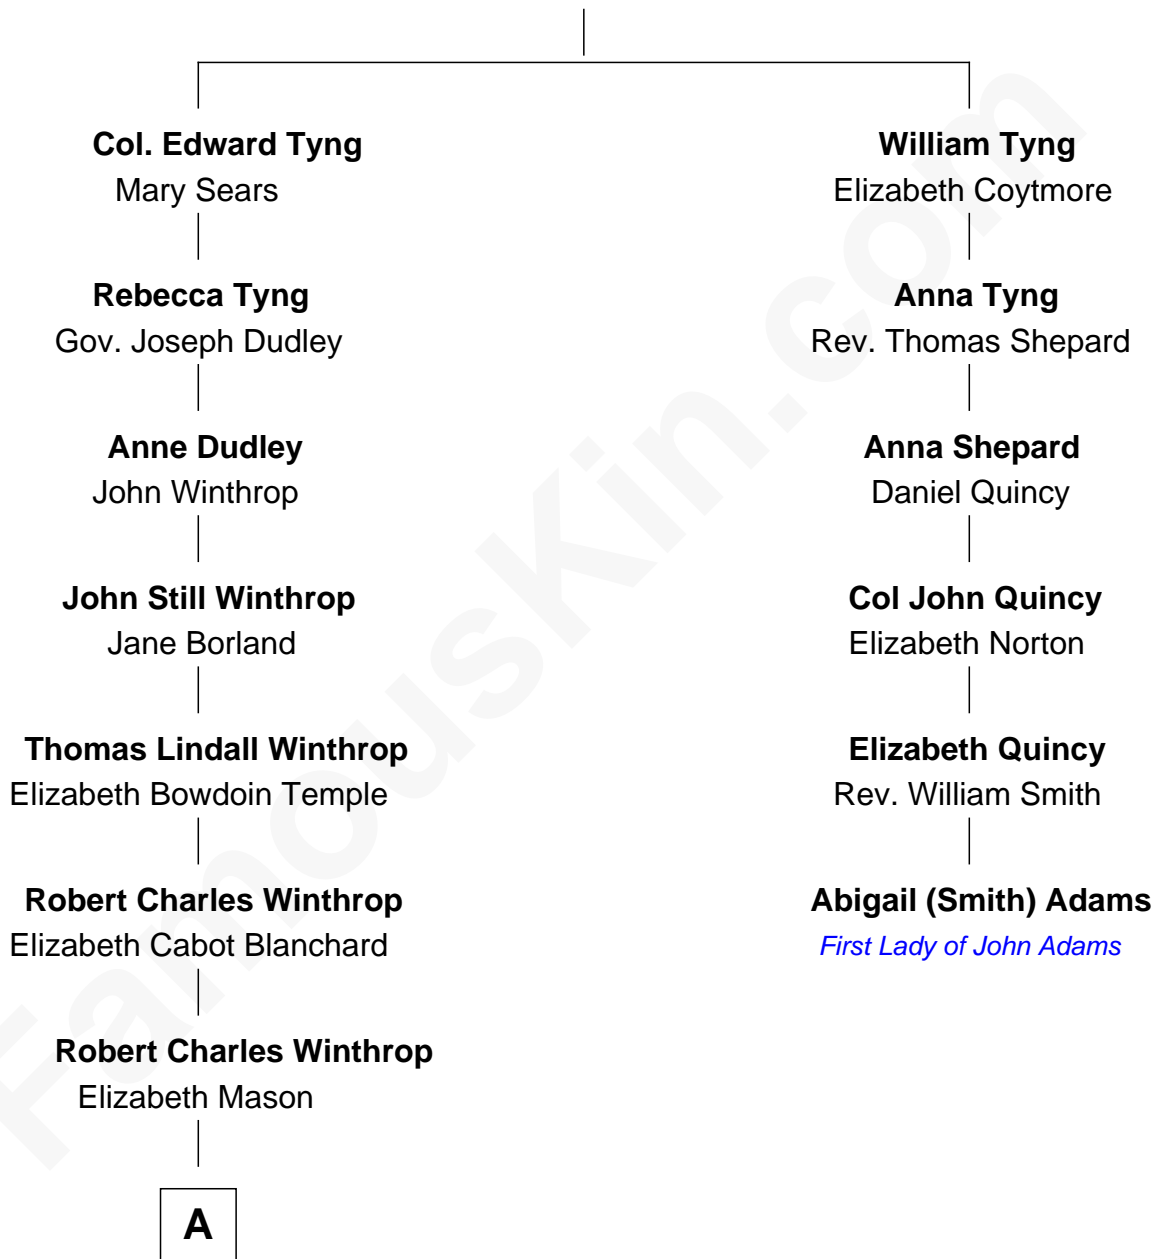

FamousKin.com Relationship Chart of

John Kerry

68th U.S. Secretary of State

5th cousin 4 times removed of

Abigail (Smith) Adams

First Lady of President John Adams

----- Tyng

A

—
Margaret Tyndal Winthrop

James Grant Forbes

—
Rosemary Isabel Forbes

Richard John Kerry

—
John Kerry

68th U.S. Secretary of State

FamousKin.com