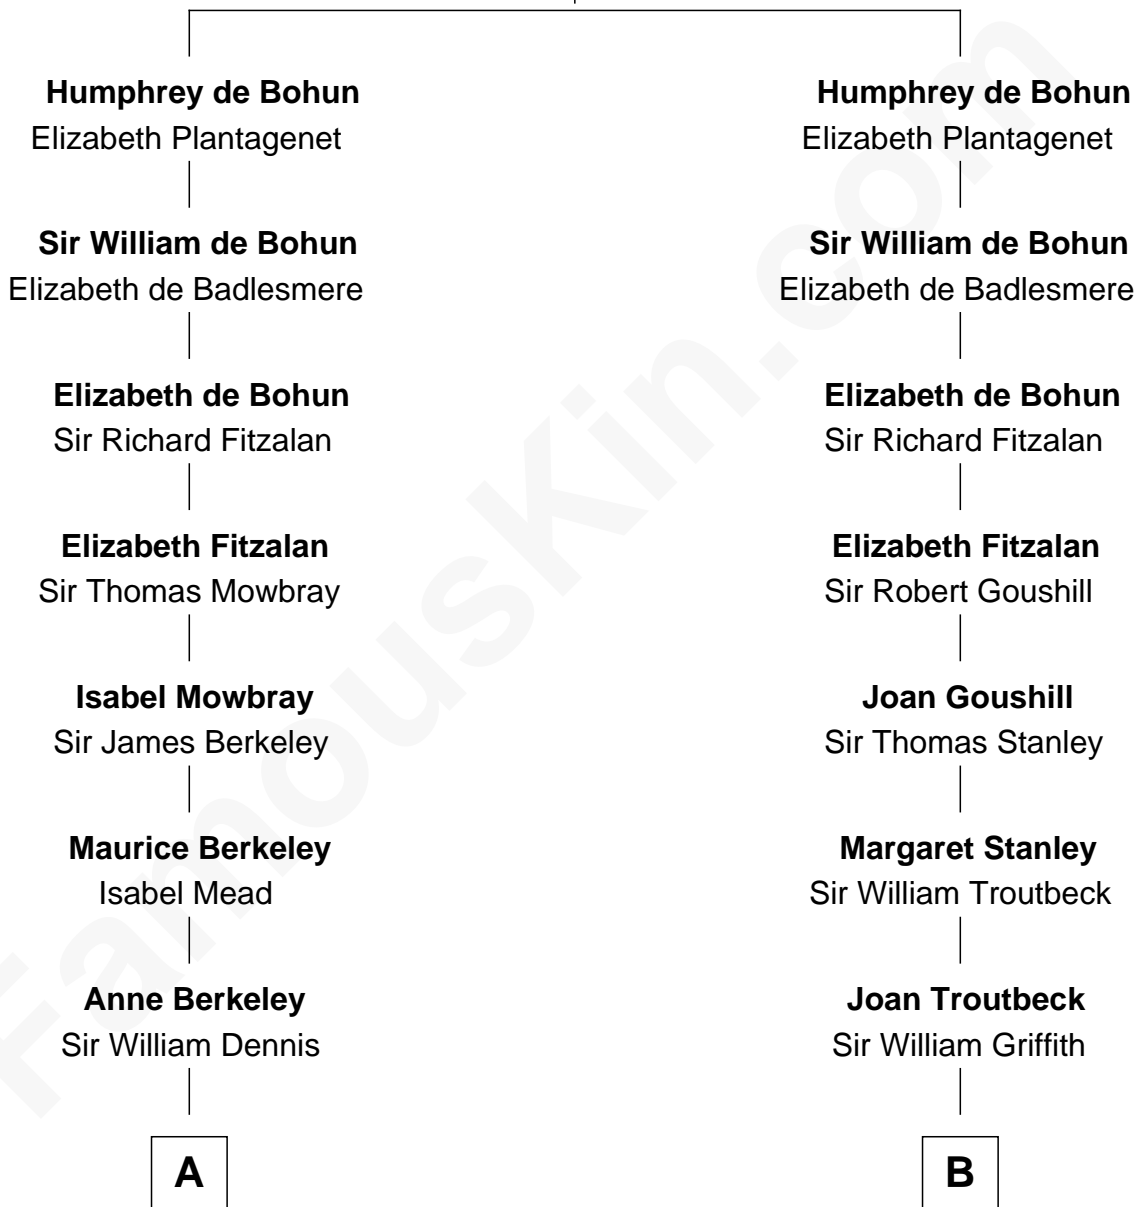

FamousKin.com Relationship Chart of

John Kerry

68th U.S. Secretary of State

16th cousin 4 times removed of

Abigail (Smith) Adams

First Lady of President John Adams

Humphrey de Bohun

Maud de Fiennes

C

Robert Charles Winthrop

Elizabeth Mason

Margaret Tyndal Winthrop

James Grant Forbes

Rosemary Isabel Forbes

Richard John Kerry

John Kerry

68th U.S. Secretary of State

FamousKin.com