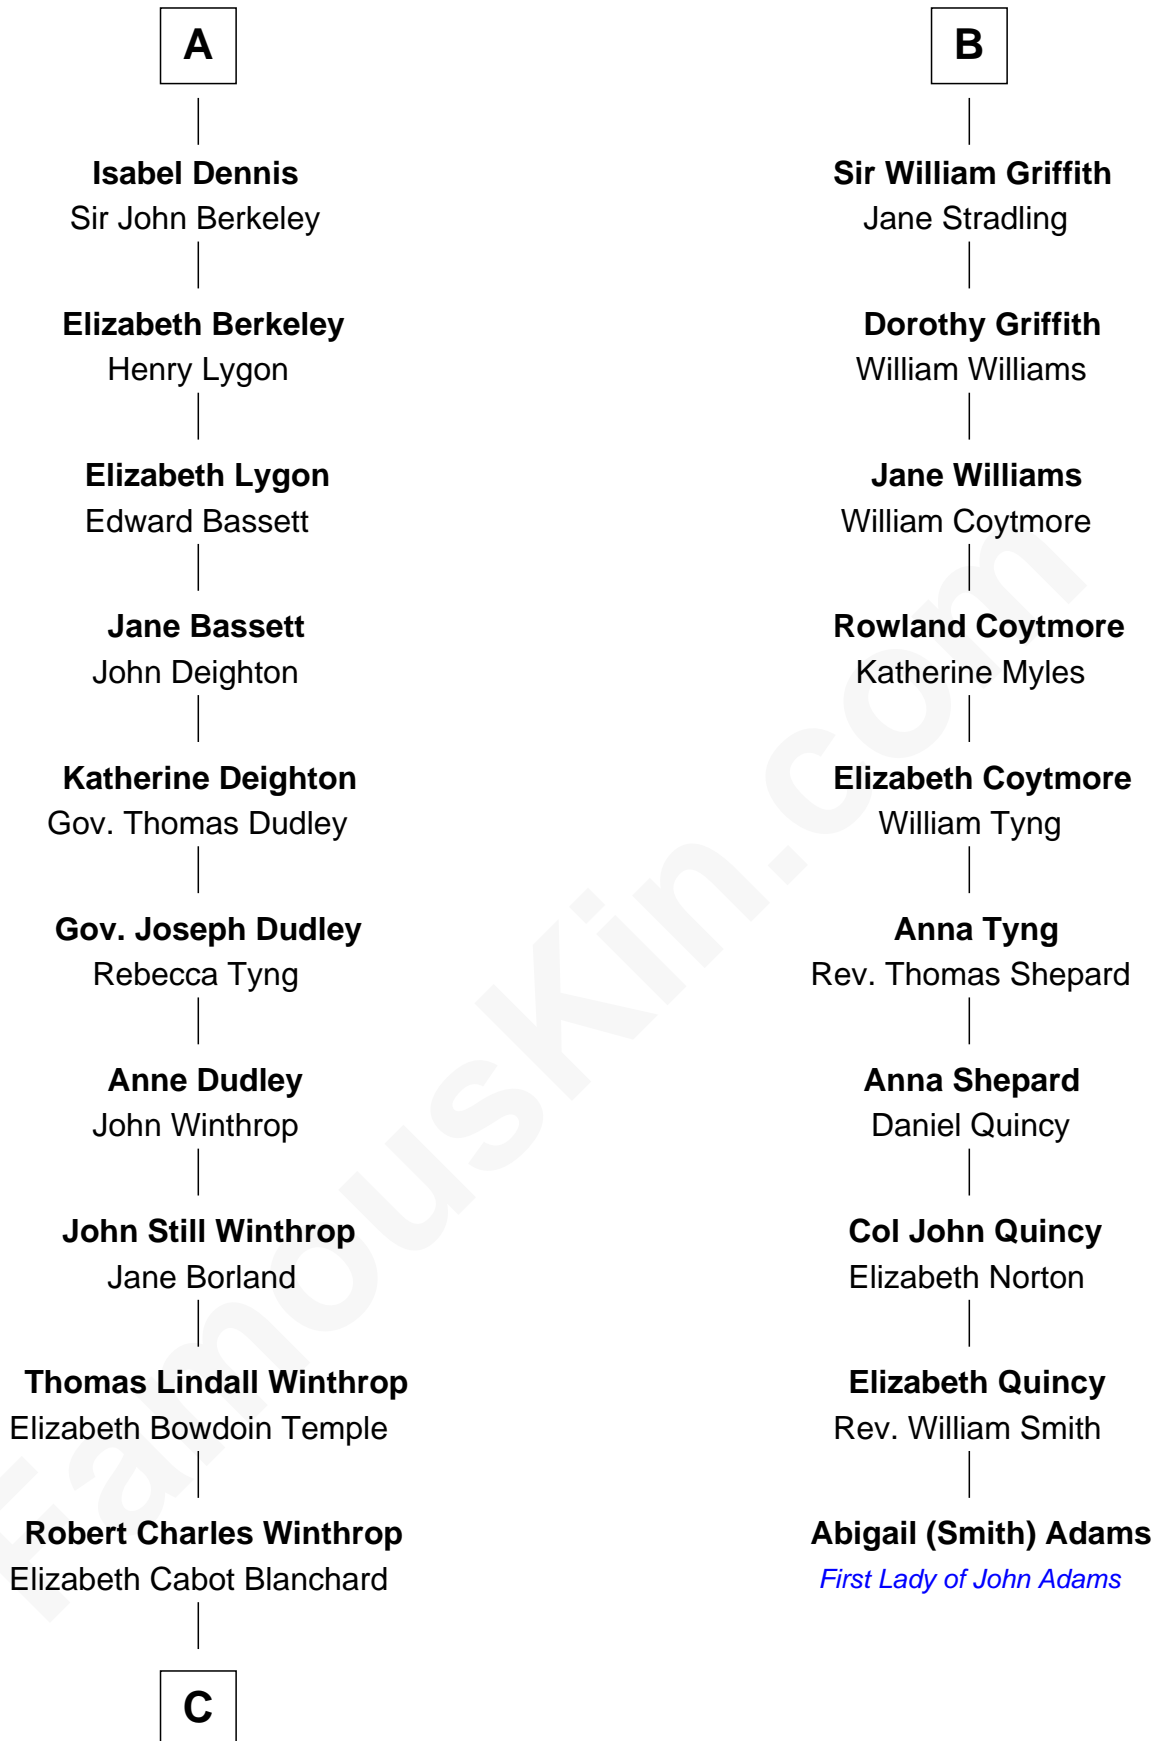

FamousKin.com Relationship Chart of

John Kerry

68th U.S. Secretary of State

16th cousin 4 times removed of

Abigail (Smith) Adams

First Lady of President John Adams

Humphrey de Bohun

Maud de Fiennes

C

Robert Charles Winthrop

Elizabeth Mason

Margaret Tyndal Winthrop

James Grant Forbes

Rosemary Isabel Forbes

Richard John Kerry

John Kerry

68th U.S. Secretary of State

FamousKin.com