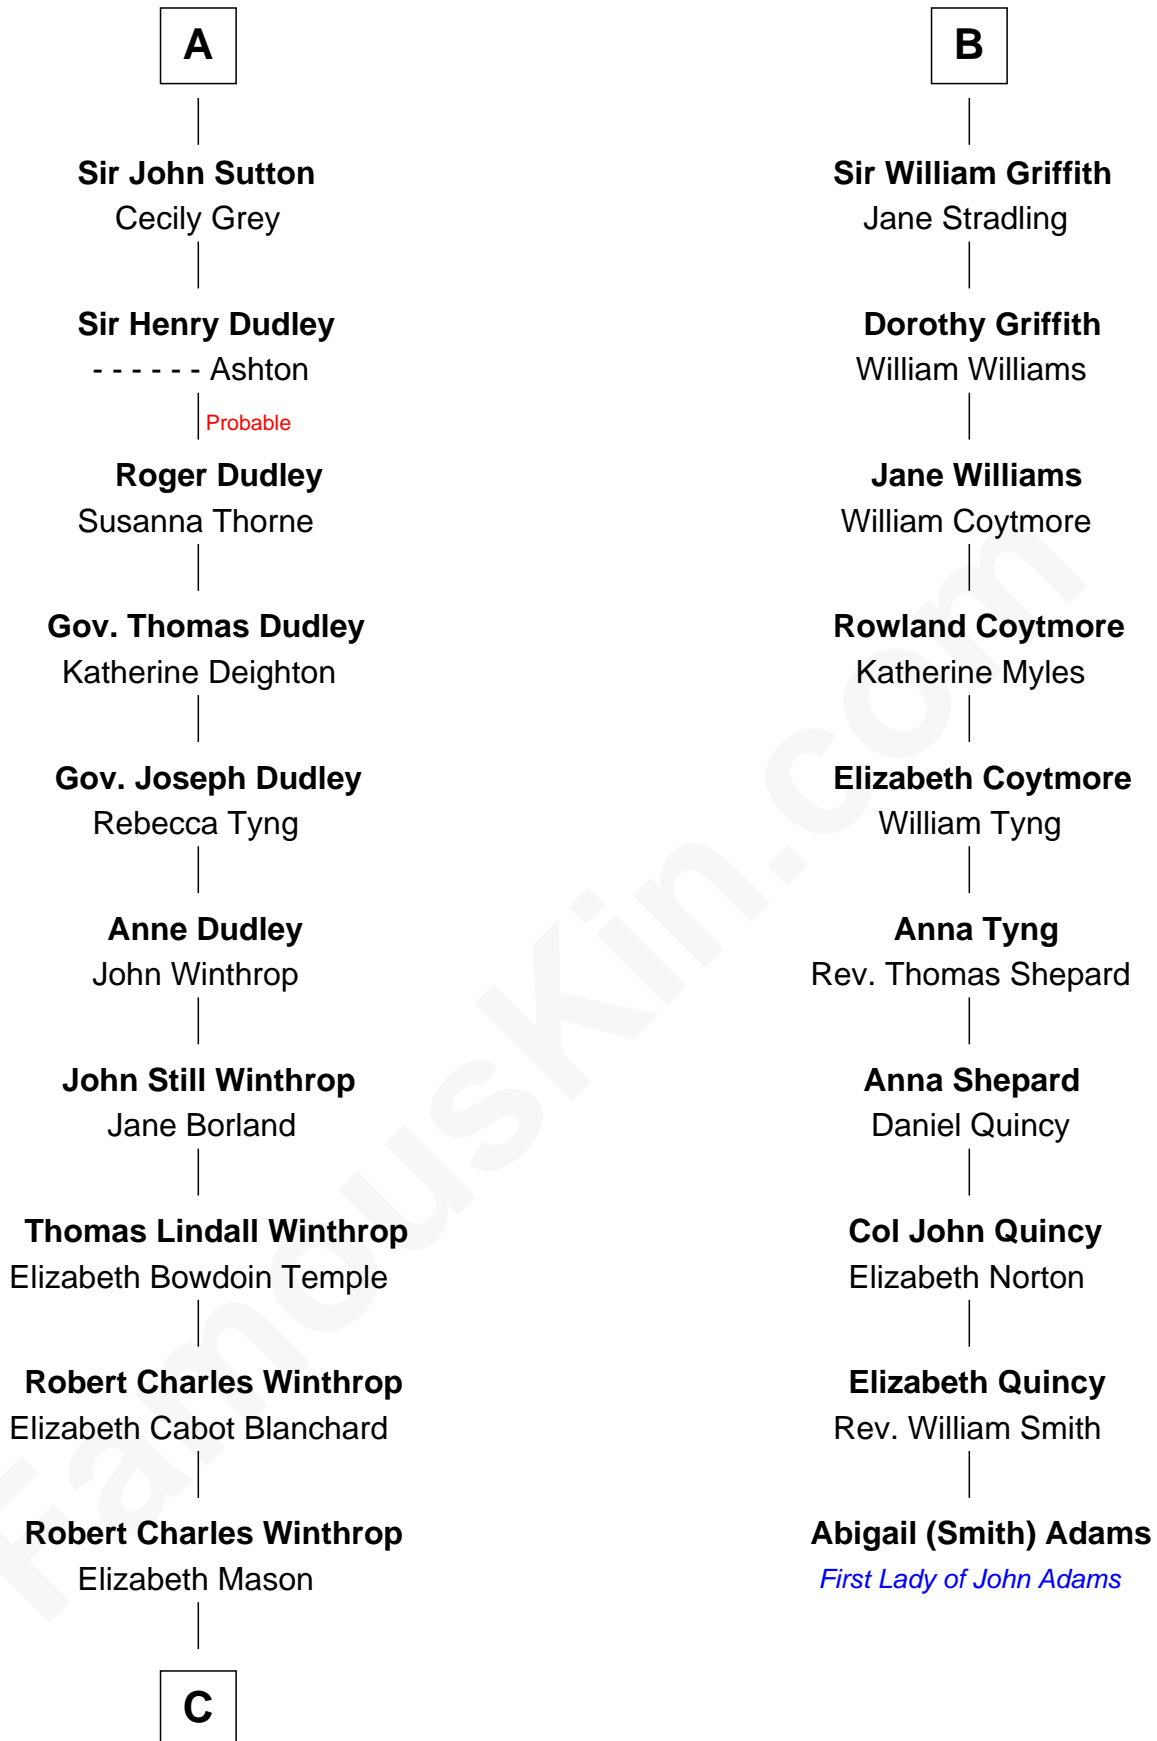

# FamousKin.com Relationship Chart of

**John Kerry**

*68th U.S. Secretary of State*

**16th cousin 3 times removed of**

**Abigail (Smith) Adams**

*First Lady of President John Adams*

**Edmund Plantagenet**

Blanche of Artois

**C**

—  
**Margaret Tyndal Winthrop**

James Grant Forbes

—  
**Rosemary Isabel Forbes**

Richard John Kerry

—  
**John Kerry**

*68th U.S. Secretary of State*

FamousKin.com