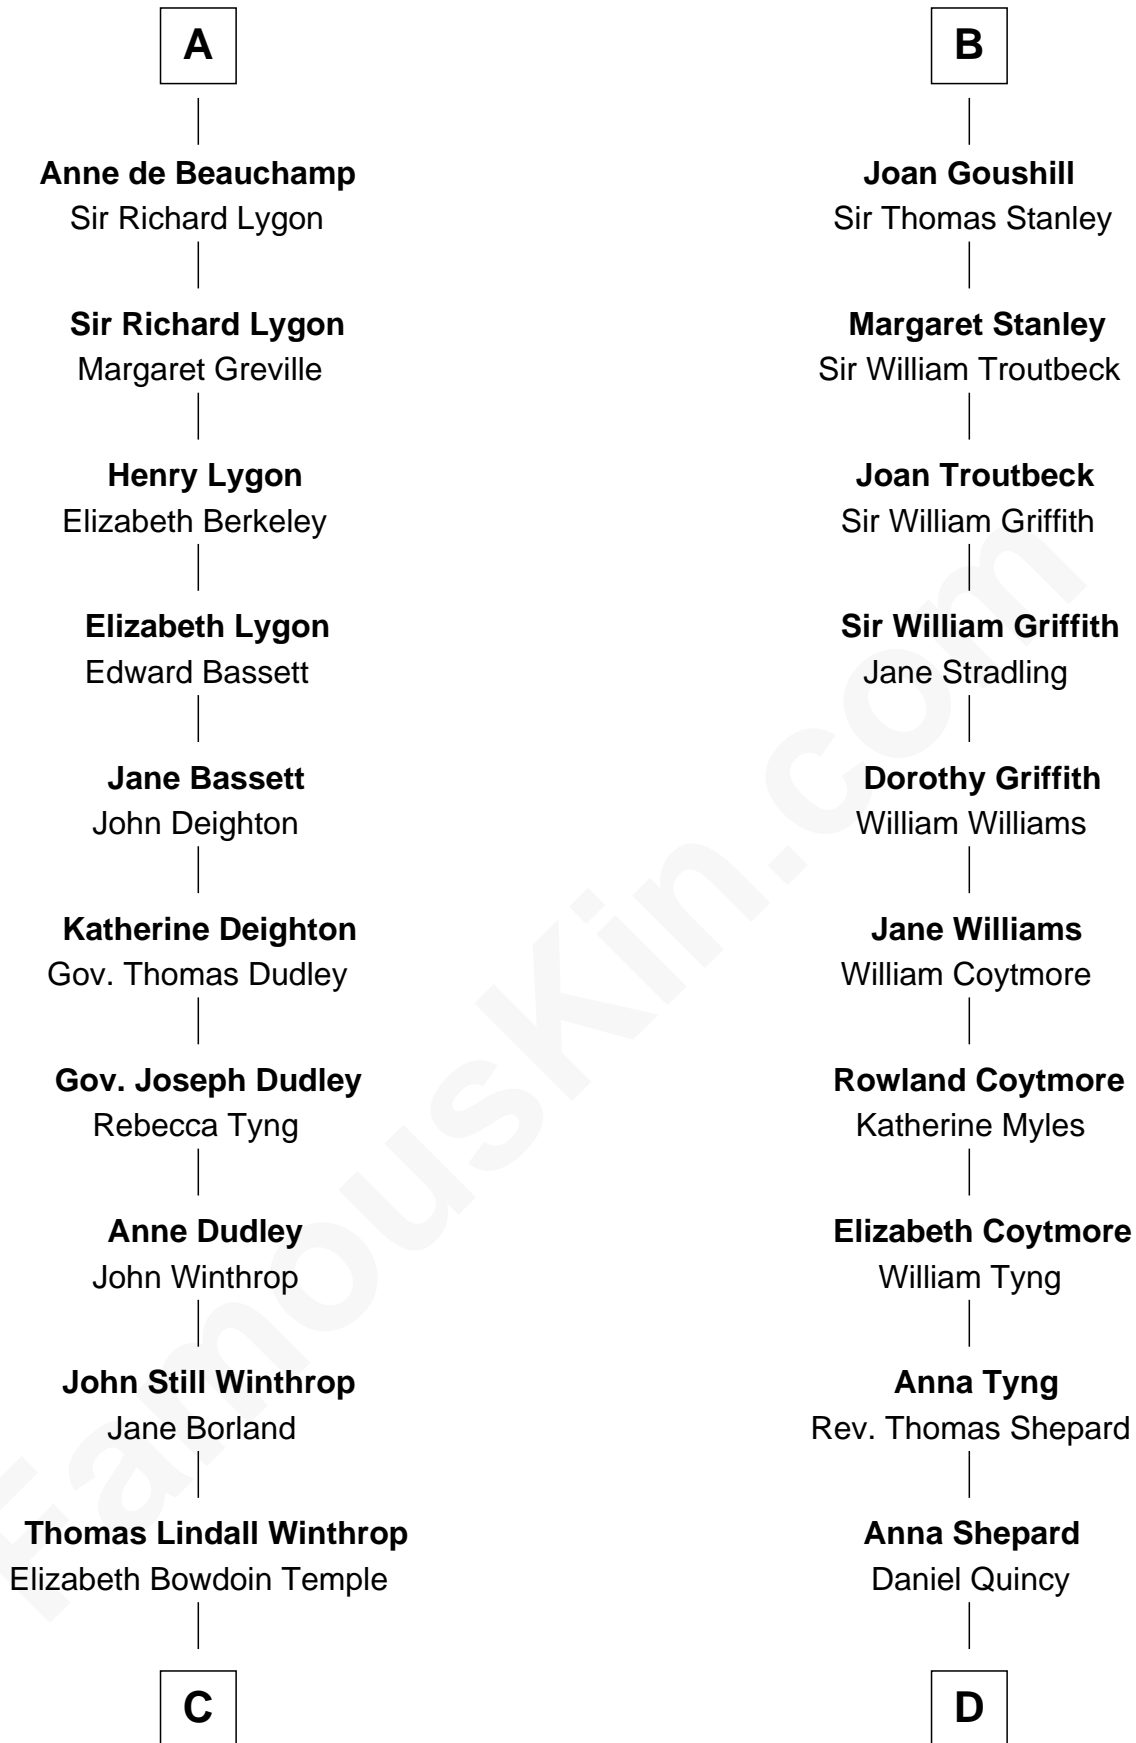

FamousKin.com

Relationship Chart of

John Kerry

68th U.S. Secretary of State

19th cousin 2 times removed of

Abigail (Smith) Adams

First Lady of President John Adams

C

Robert Charles Winthrop
Elizabeth Cabot Blanchard

Robert Charles Winthrop
Elizabeth Mason

Margaret Tyndal Winthrop
James Grant Forbes

Rosemary Isabel Forbes
Richard John Kerry

John Kerry
68th U.S. Secretary of State